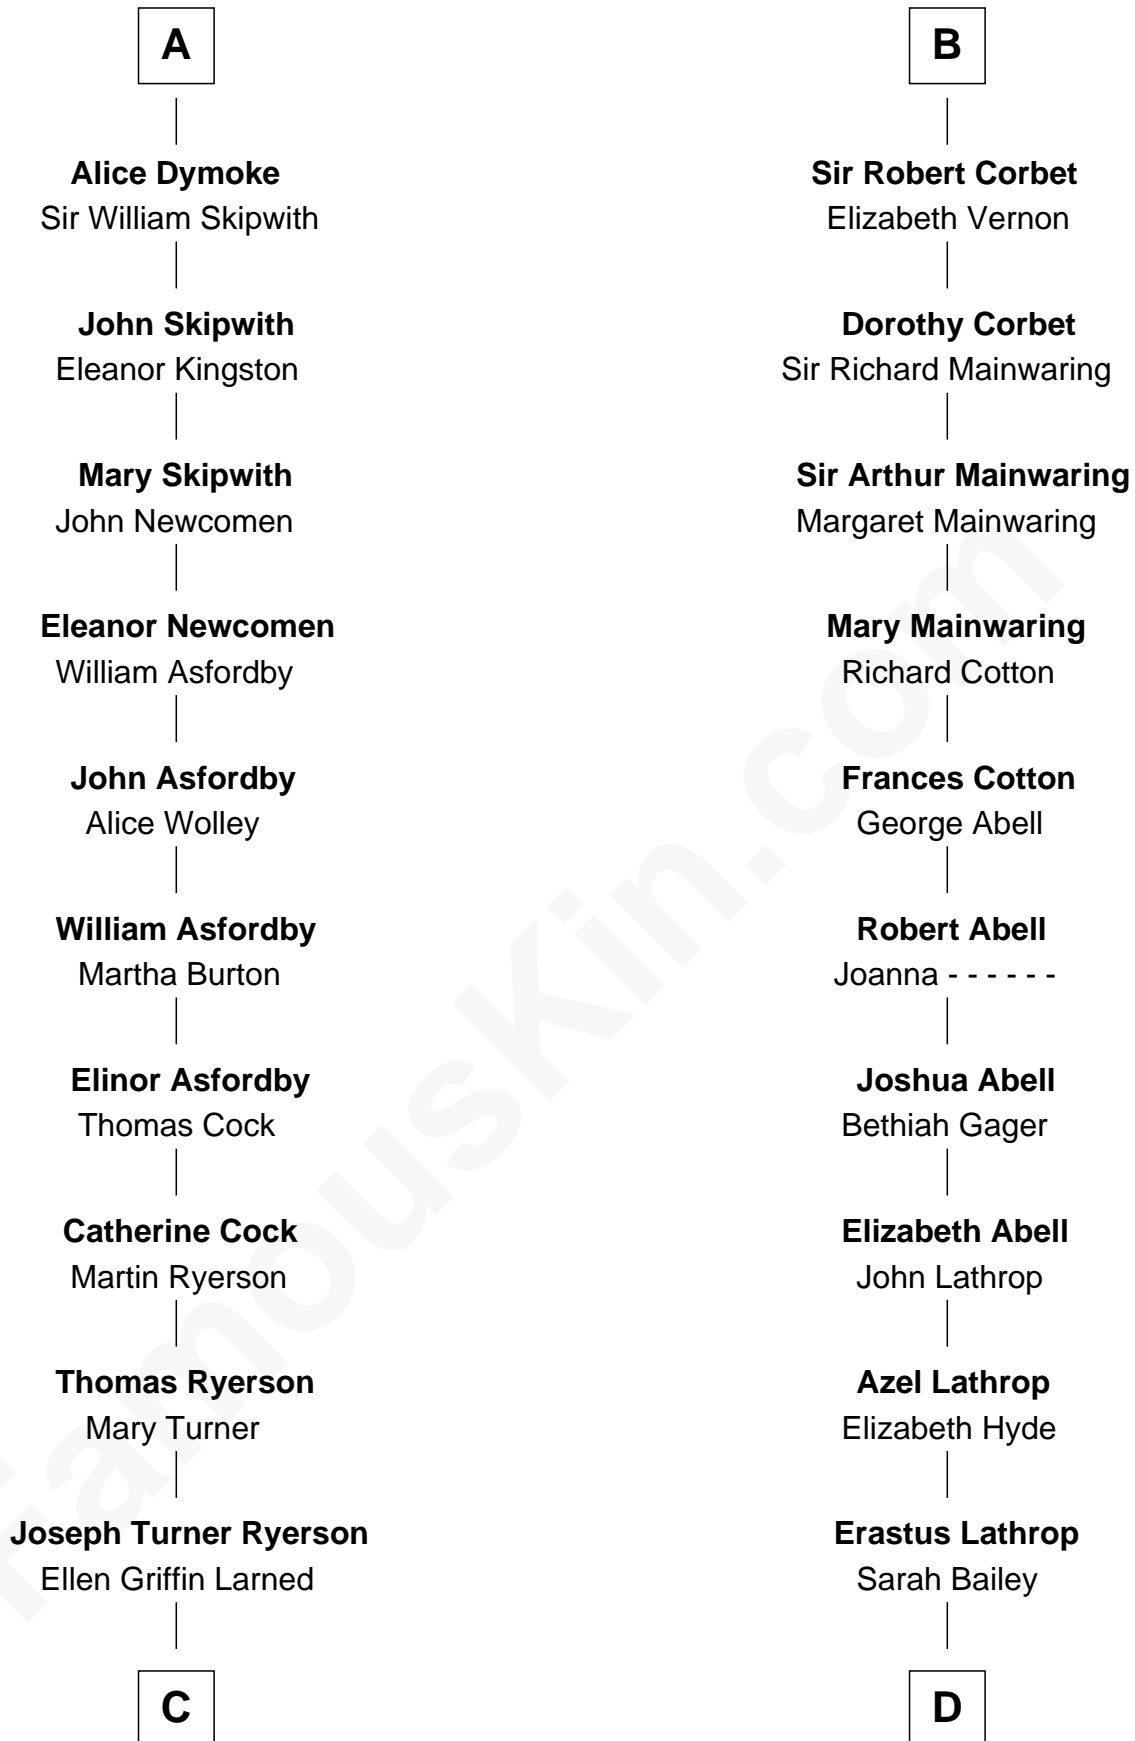

FamousKin.com Relationship Chart of

Paget Brewster

TV Actress

18th cousin 3 times removed of

C. W. Post

Founder of Post Cereals

Sir John de Mowbray

Aline de Braiose

Joan of Lancaster

John de Mowbray

Elizabeth de Segrave

Margaret Mowbray

Sir Reginald Lucy

Sir Walter Lucy

Eleanor L'Arcedeckne

Eleanor Lucy

Sir Thomas Hopton

Elizabeth Hopton

Sir Roger Corbet

Sir Richard Corbet

Elizabeth Devereux

B

C

Edward Larned Ryerson

Mary Pringle Mitchell

Donald Mitchell Ryerson

Isabelle McGenniss

Joan Ryerson

George Washington Wales Brewster

Galen Brewster

Hathaway Tew

Paget Brewster