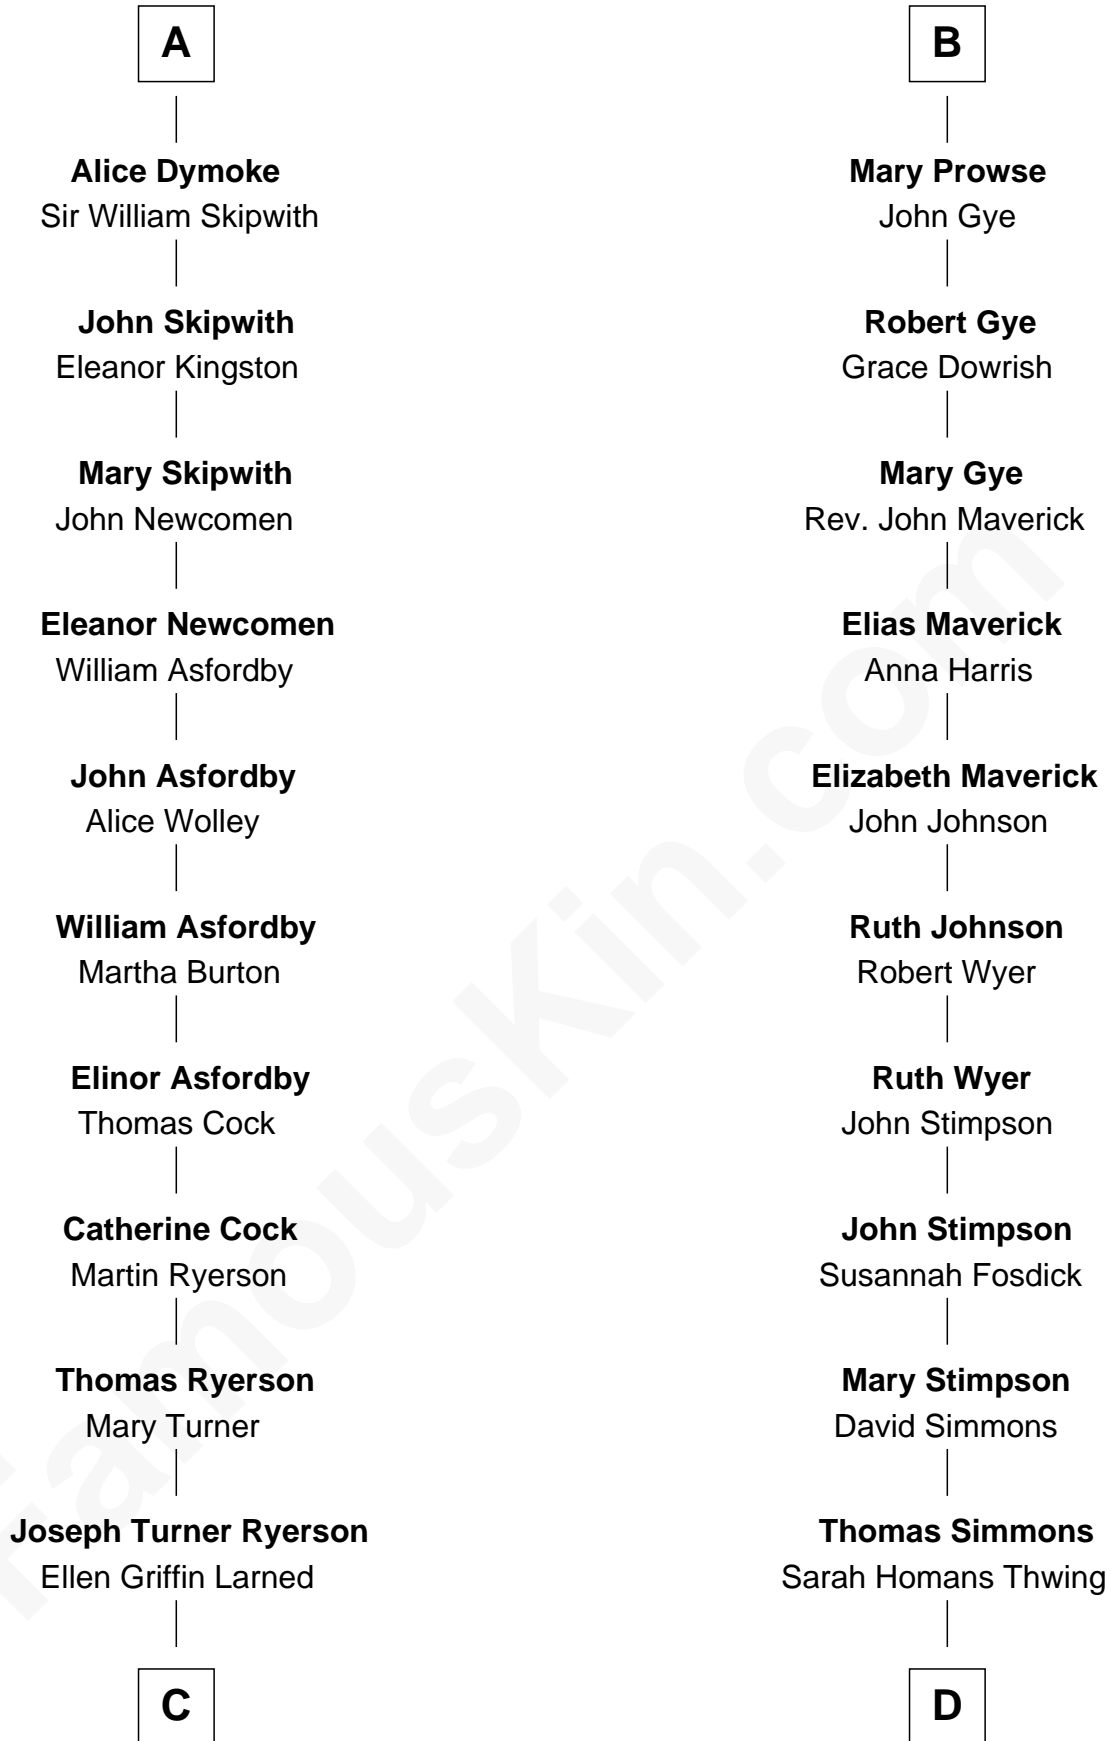

# FamousKin.com Relationship Chart of

**Paget Brewster**

*TV Actress*

20th cousin 1 time removed of

**Pete Seeger**

*American Folk Singer*

**Sir Maurice de Berkeley**

Eve la Zouche

John Maltravers

**Sir John Maltravers**

Gwenthin - - - - -

**Eleanor Maltravers**

John Fitzalan

**Joan Fitzalan**

Sir William Echyngam

**Joan Echyngam**

Sir John Bayntun

**Henry Bayntun**

- - - - -

**Jane Bayntun**

Thomas Prowse

**B**

**C**

**Edward Larned Ryerson**

Mary Pringle Mitchell

**Donald Mitchell Ryerson**

Isabelle McGenniss

**Joan Ryerson**

George Washington Wales Brewster

**Galen Brewster**

Hathaway Tew

**Paget Brewster**