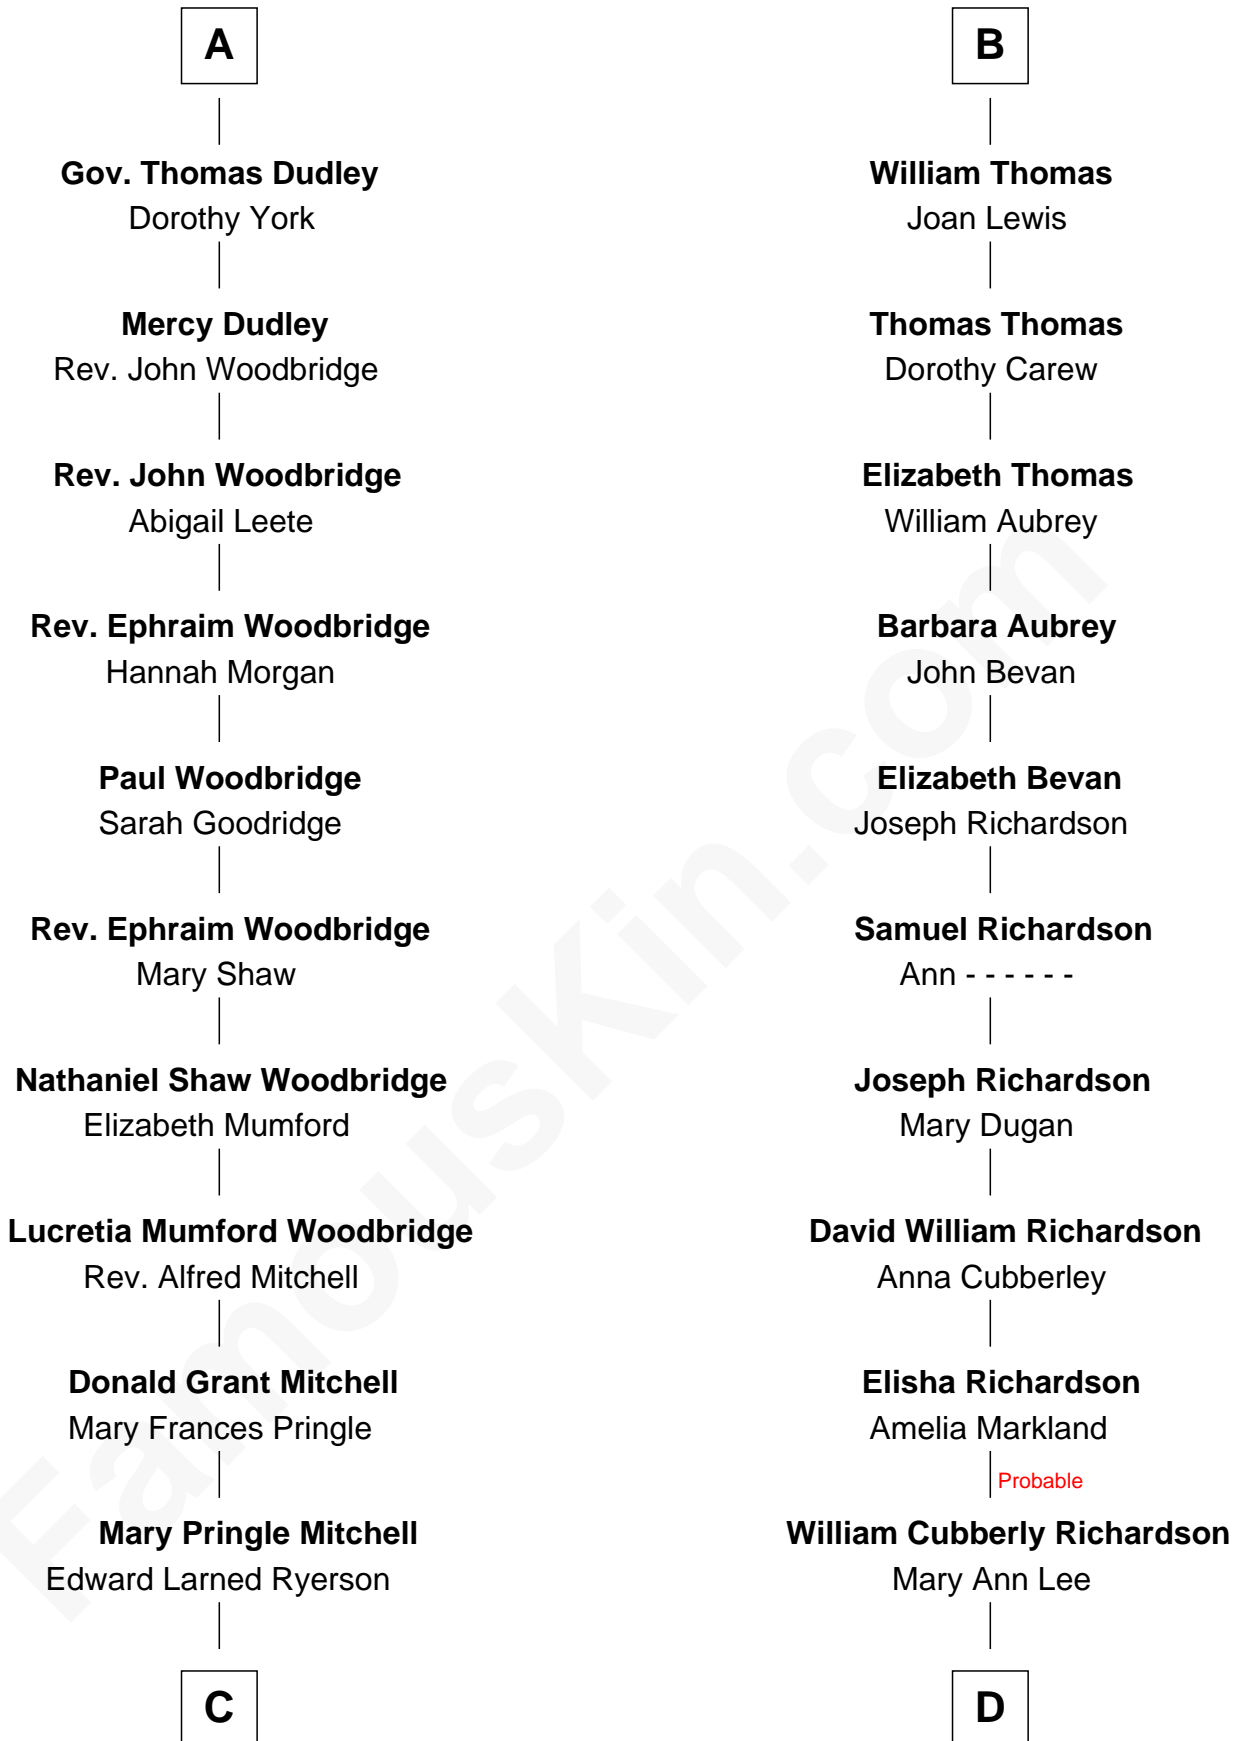

FamousKin.com Relationship Chart of

Paget Brewster

TV Actress

20th cousin of

Sally Ride

1st American Woman in Space

Katherine Roet

John of Gaunt

C

Donald Mitchell Ryerson

Isabelle McGenniss

Joan Ryerson

George Washington Wales Brewster

Galen Brewster

Hathaway Tew

Paget Brewster

Sally Ride

1st American Woman in Space