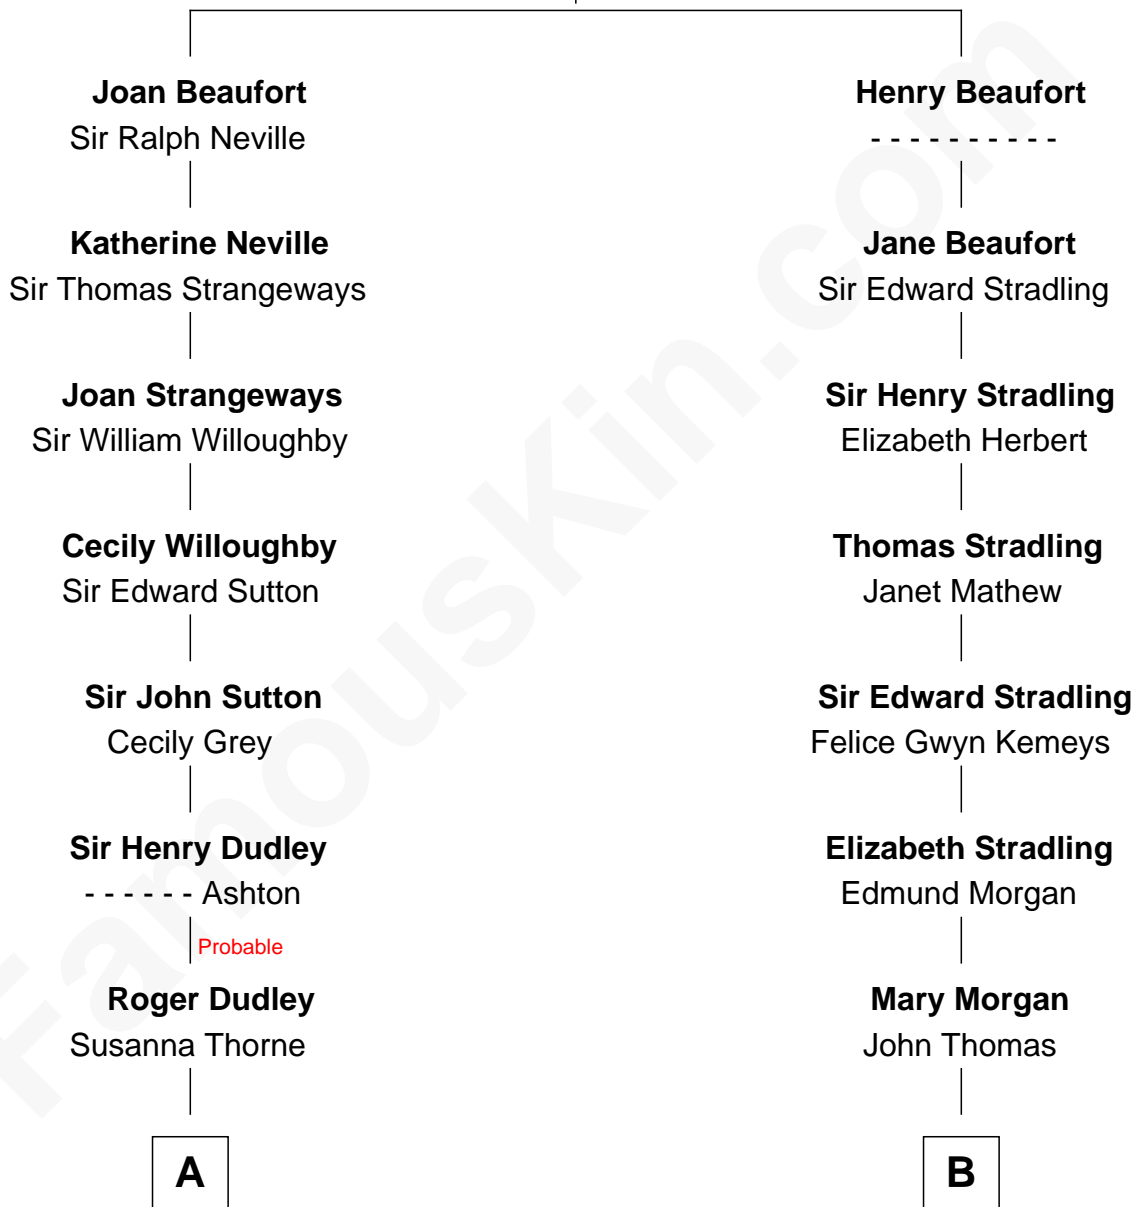

FamousKin.com Relationship Chart of

Paget Brewster

TV Actress

20th cousin of

Sally Ride

1st American Woman in Space

Katherine Roet

John of Gaunt

C

Donald Mitchell Ryerson

Isabelle McGenniss

Joan Ryerson

George Washington Wales Brewster

Galen Brewster

Hathaway Tew

Paget Brewster

TV Actress

D

Charles Everroad Richardson

Blanche Gibson

Jennie Mae Richardson

Thomas Vernam Ride

Dale Burdell Ride

Carol Joyce Anderson

Sally Ride

1st American Woman in Space