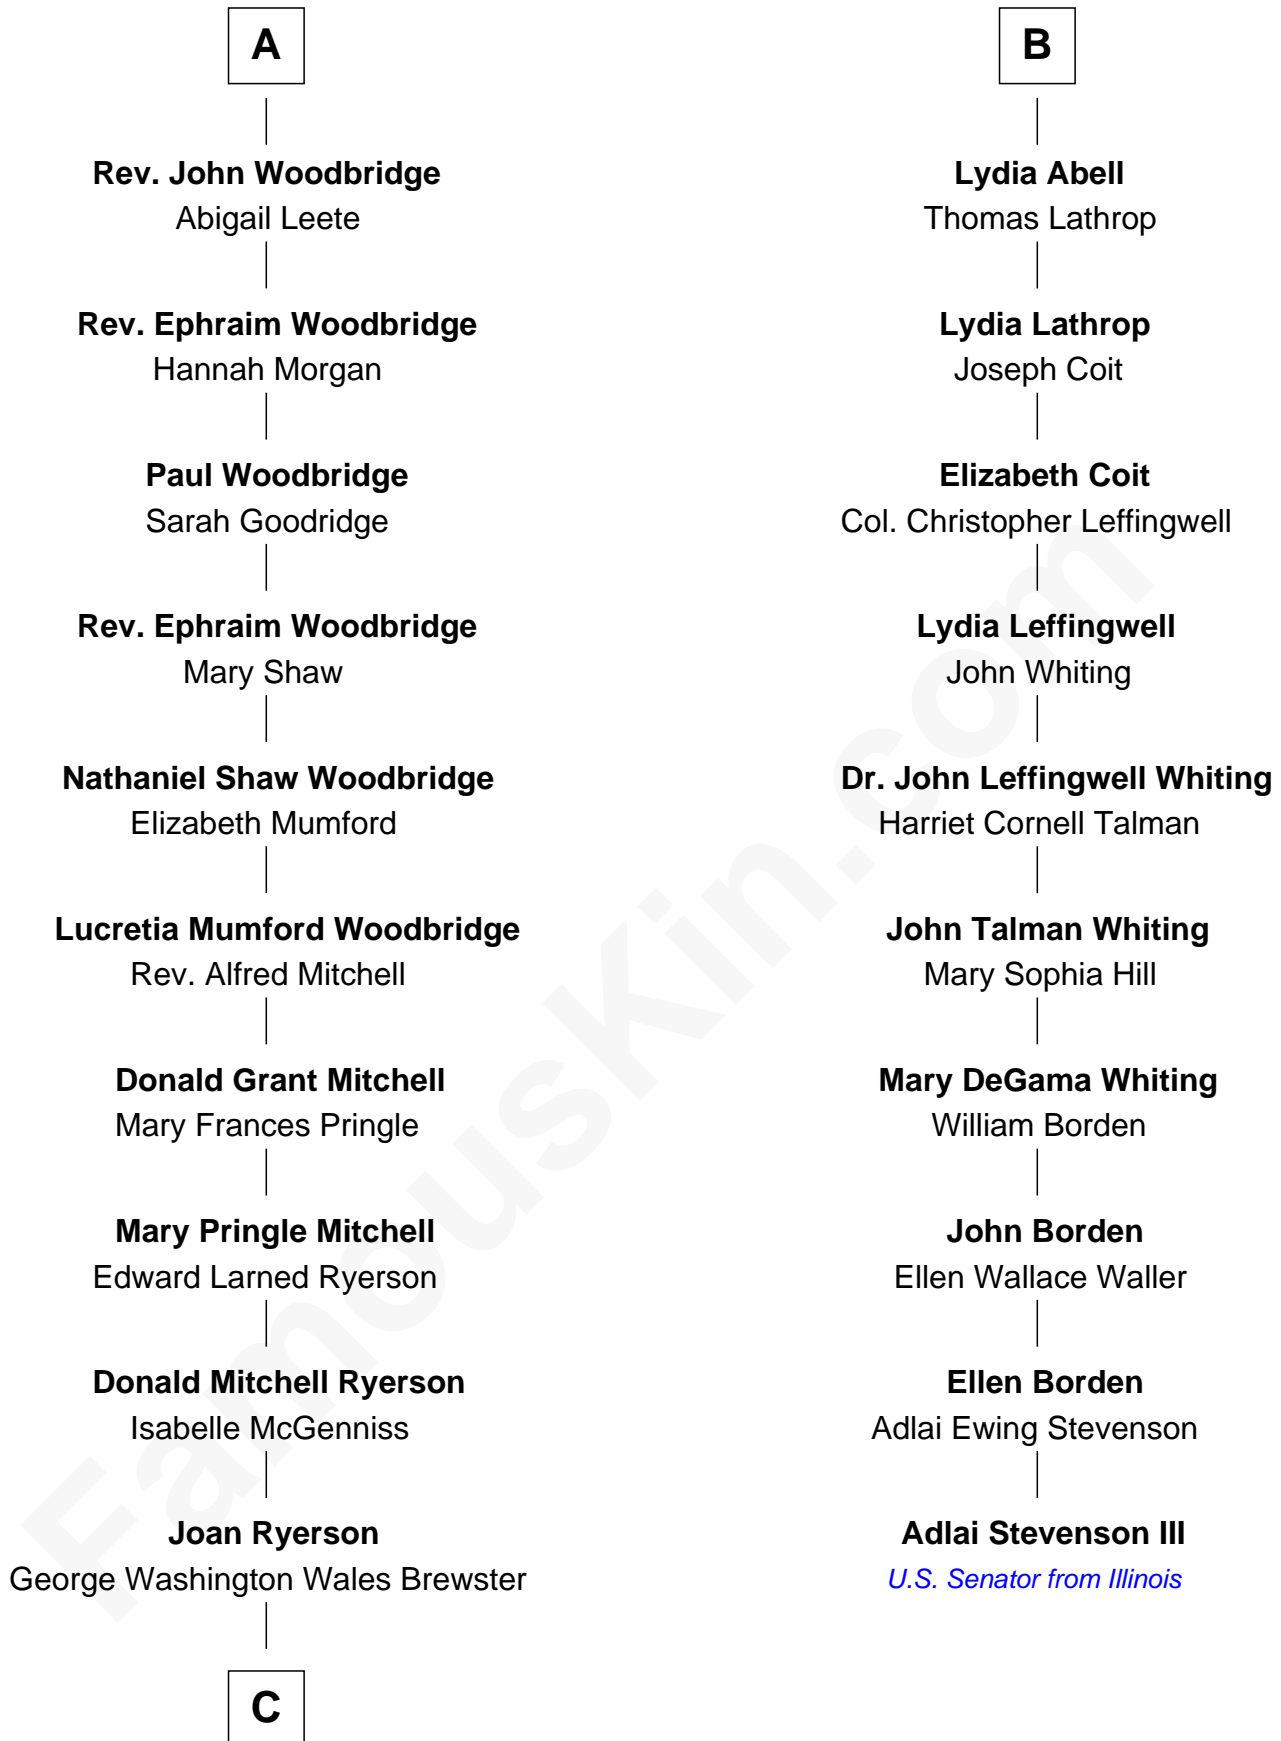

FamousKin.com
Relationship Chart of
Paget Brewster
TV Actress

16th cousin 2 times removed of

Adlai Stevenson III
U.S. Senator from Illinois

C

Galen Brewster
Hathaway Tew

Paget Brewster
TV Actress

FamousKin.com