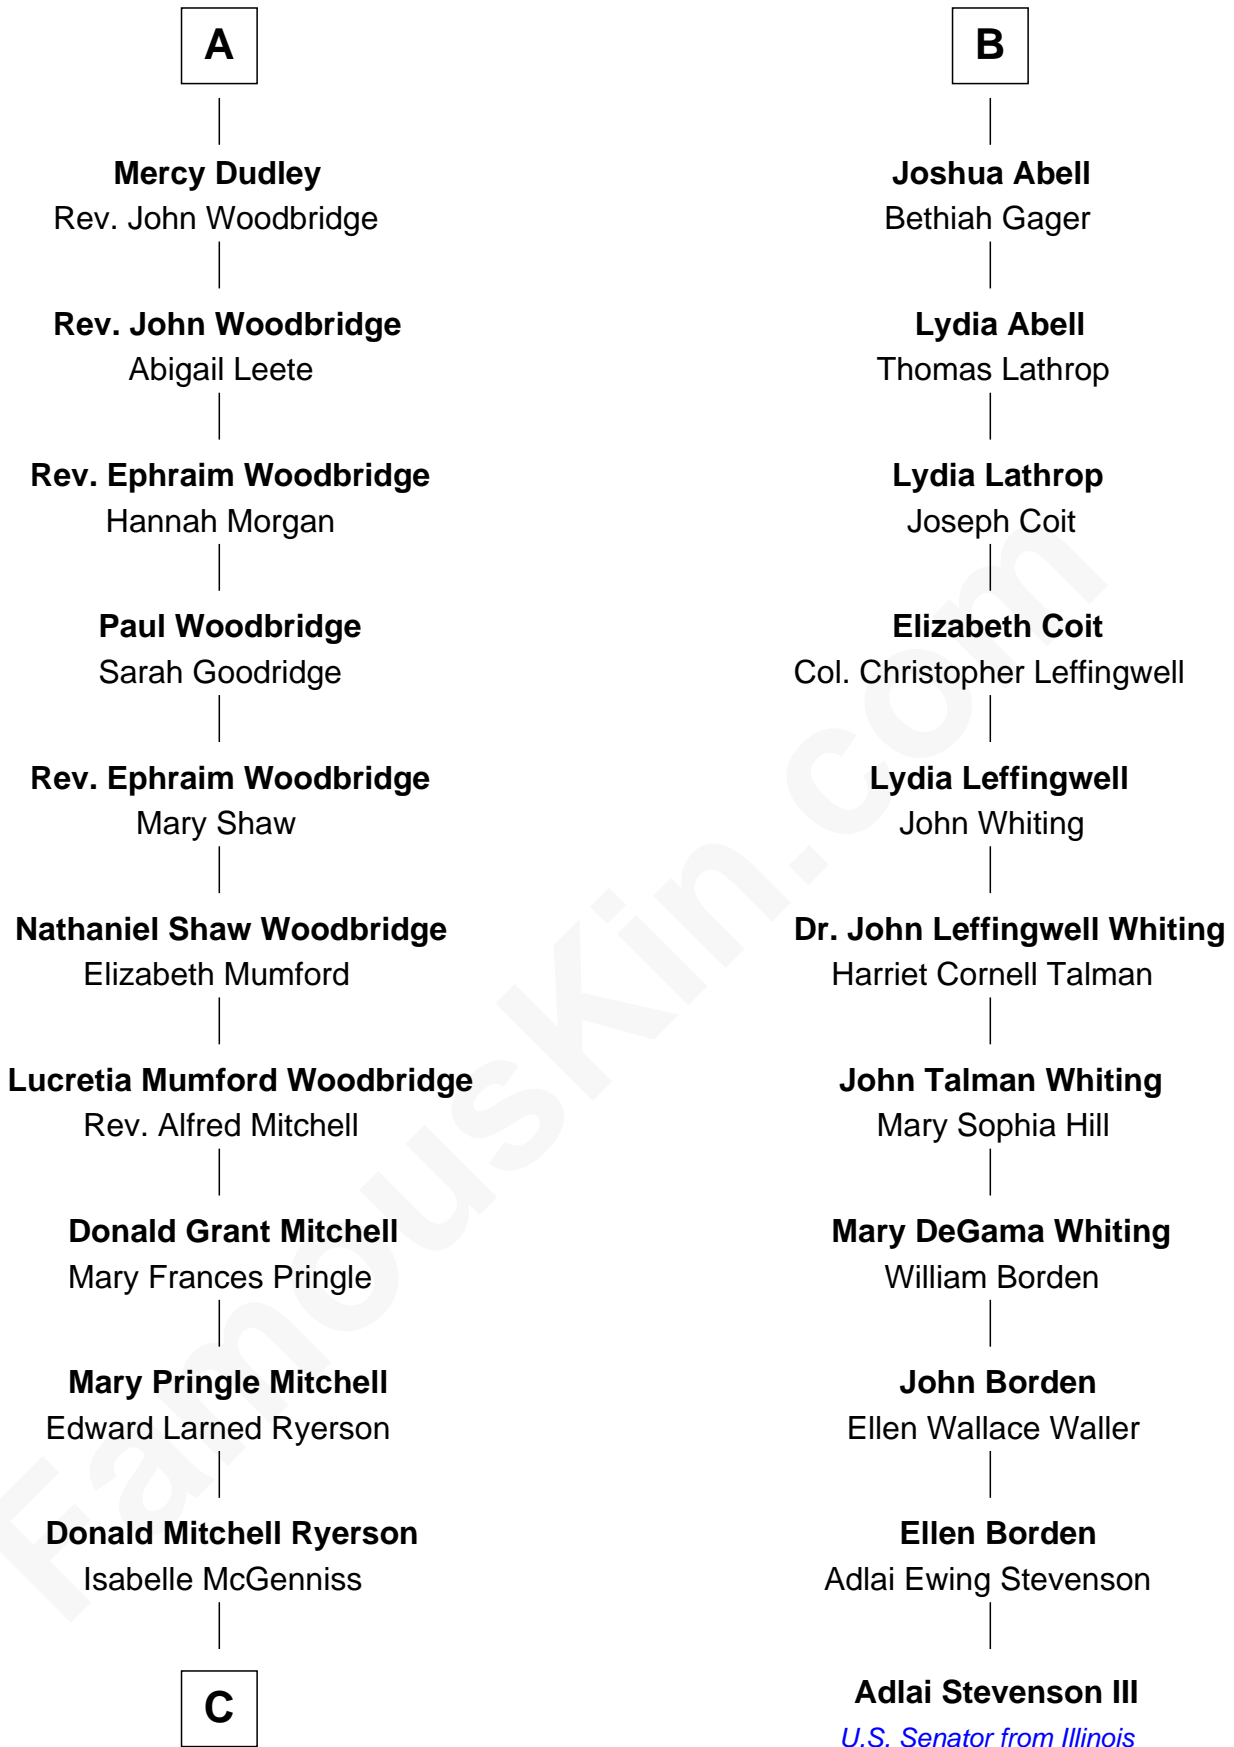

FamousKin.com Relationship Chart of

Paget Brewster

TV Actress

17th cousin 2 times removed of

Adlai Stevenson III

U.S. Senator from Illinois

C

—
Joan Ryerson

George Washington Wales Brewster

—
Galen Brewster

Hathaway Tew

—
Paget Brewster

TV Actress

FamousKin.com