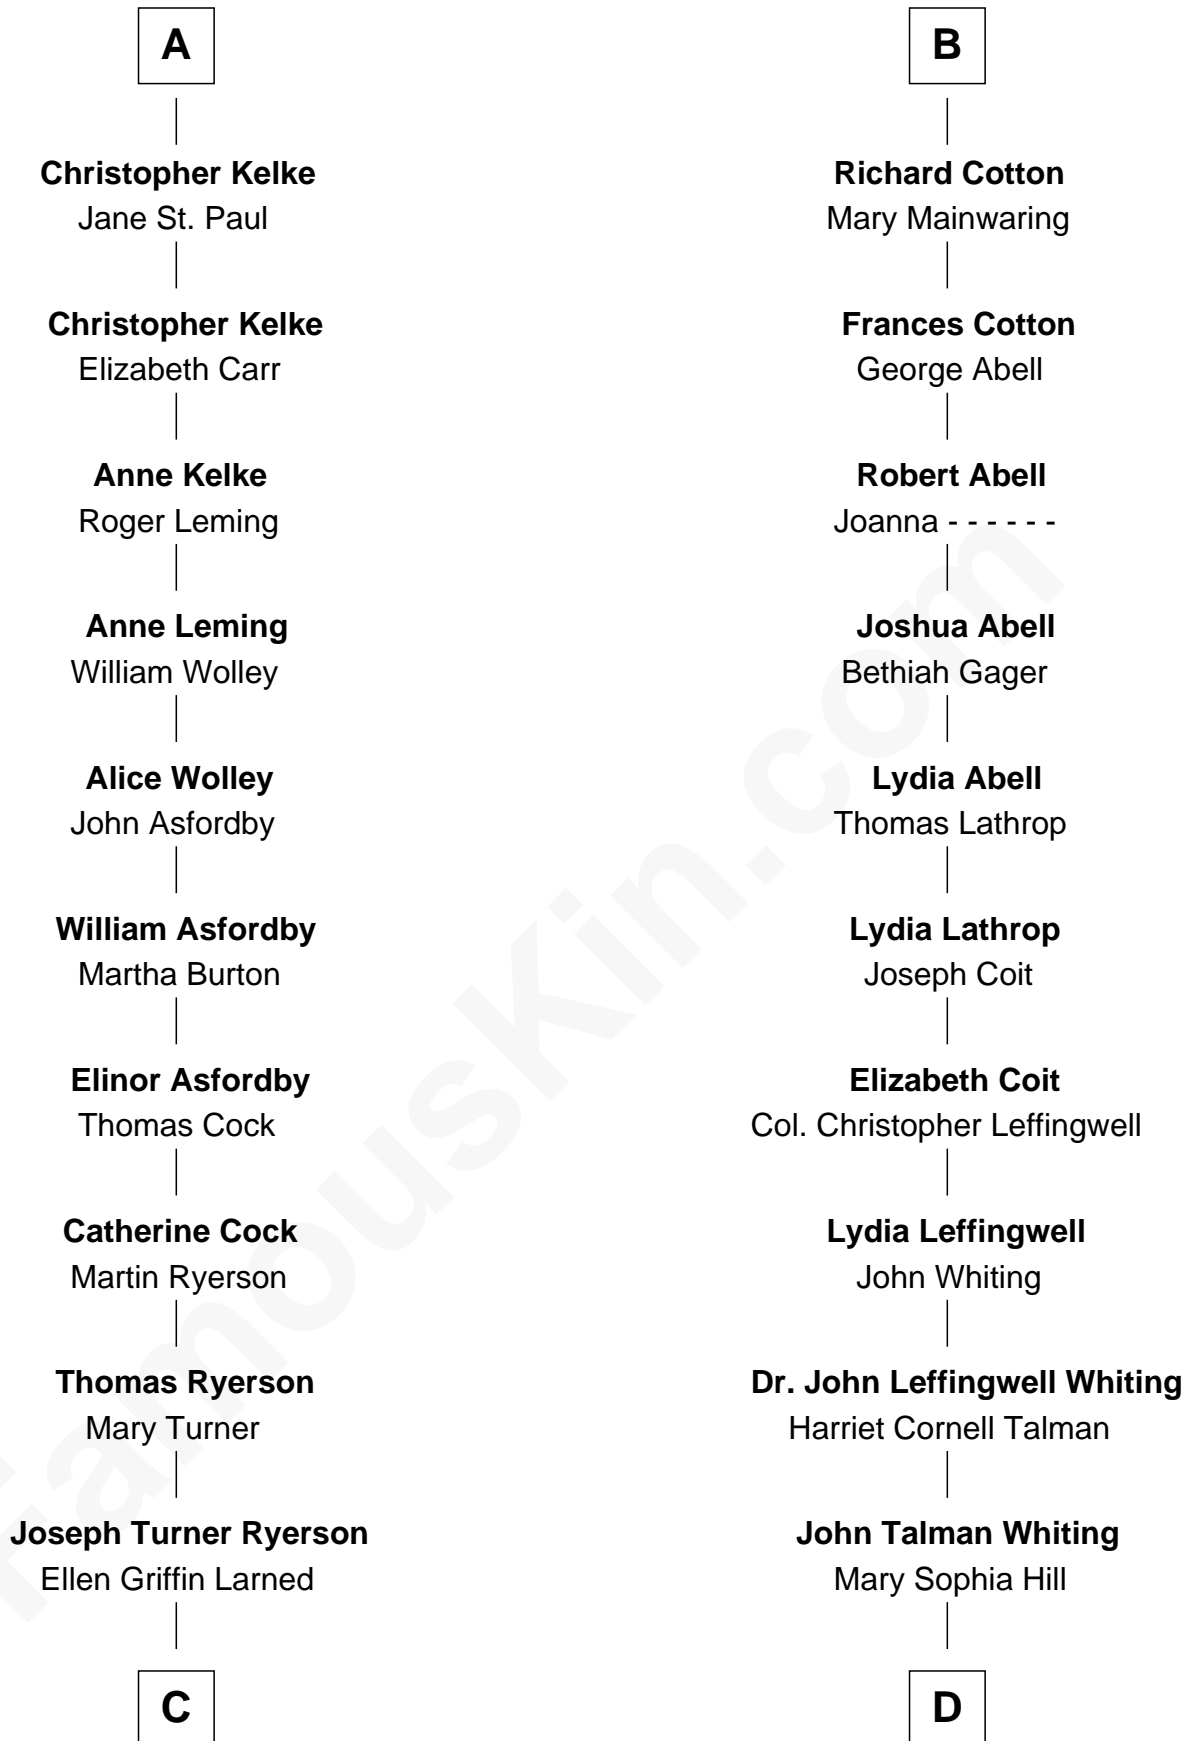

FamousKin.com
Relationship Chart of
Paget Brewster
TV Actress

20th cousin 1 time removed of

Adlai Stevenson III
U.S. Senator from Illinois

Sir Philip le Despencer
 Joan de Cobham

C

Edward Larned Ryerson

Mary Pringle Mitchell

Donald Mitchell Ryerson

Isabelle McGenniss

Joan Ryerson

George Washington Wales Brewster

Galen Brewster

Hathaway Tew

Paget Brewster

TV Actress