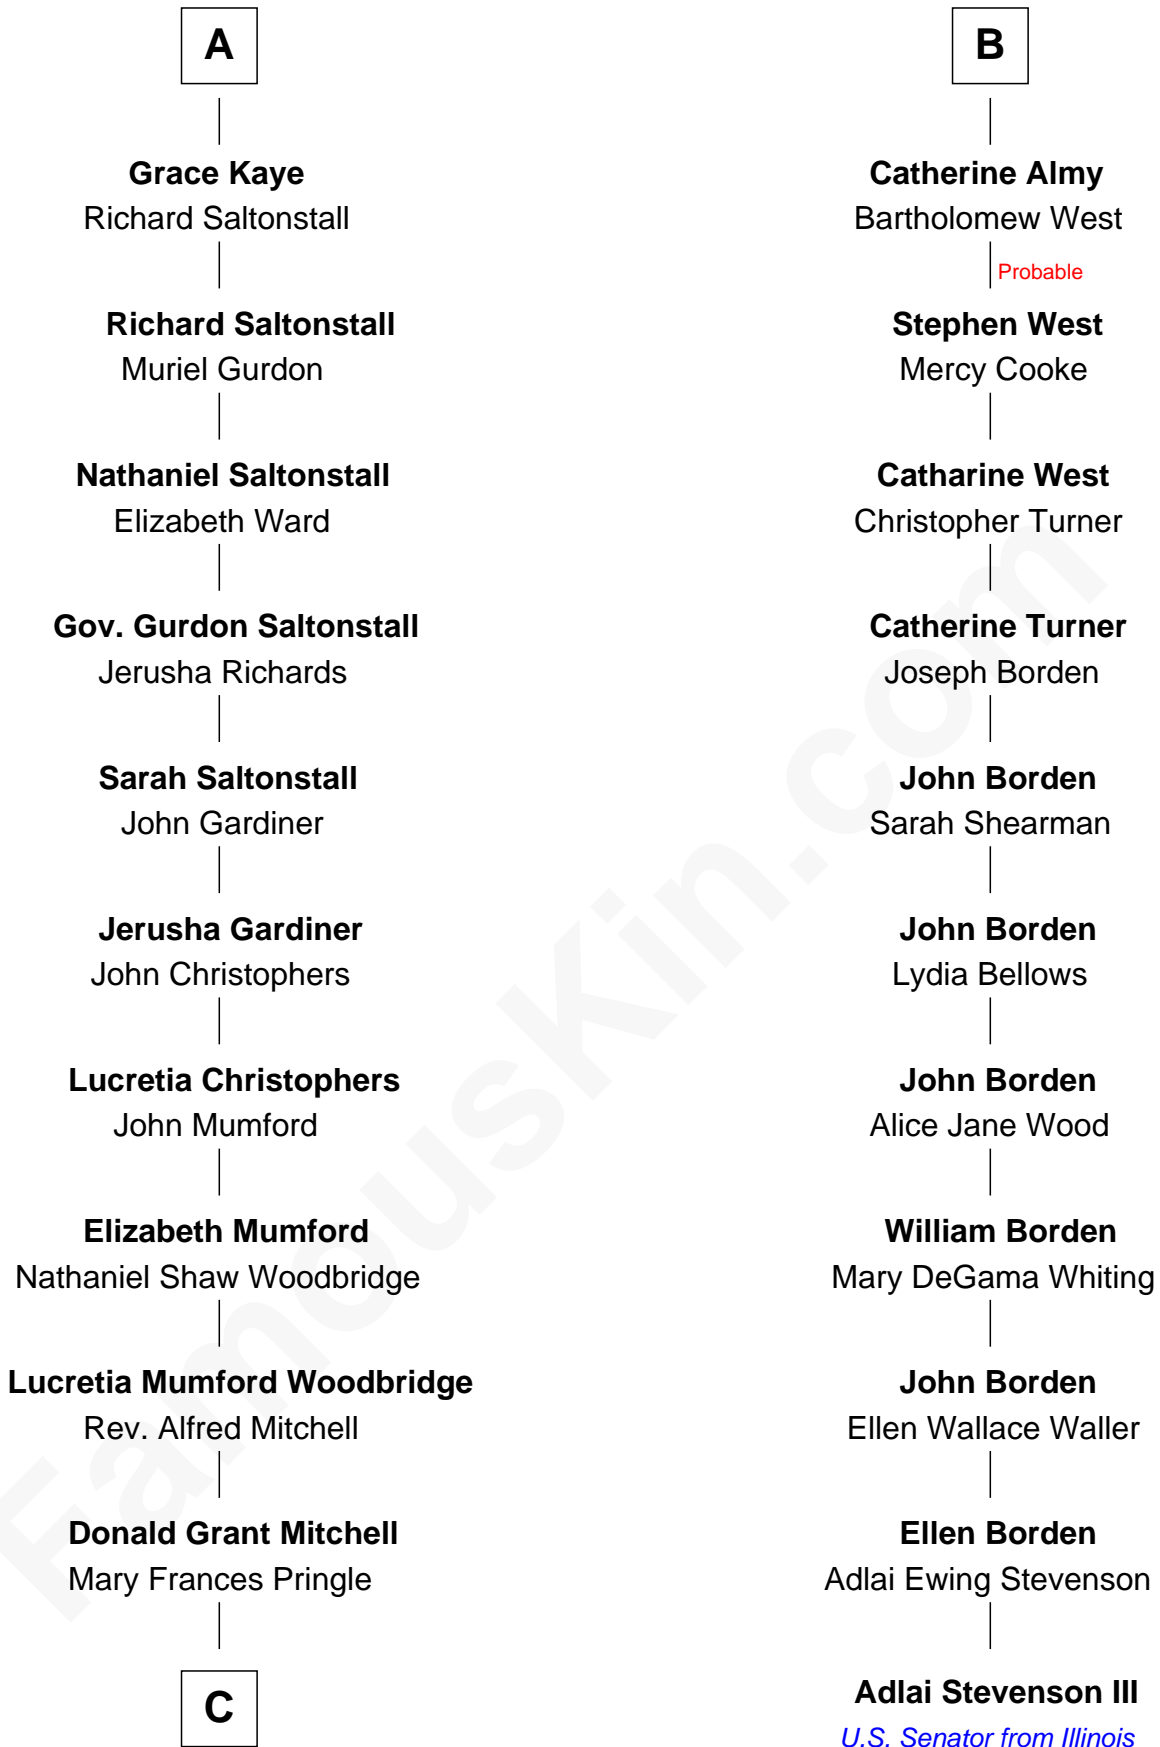

FamousKin.com
Relationship Chart of
Paget Brewster
TV Actress

17th cousin 4 times removed of

Adlai Stevenson III
U.S. Senator from Illinois

Sir Thomas Aylesbury
 Katherine Pabenham

Isabel Aylesbury
 Sir Thomas Chaworth

Eleanor Aylesbury
 Sir Humphrey Stafford

Elizabeth Chaworth
 Sir William FitzWilliam

Humphrey Stafford
 Katherine Fray

Isabel FitzWilliam
 Richard Wentworth

Sir Humphrey Stafford
 Margaret Fogge

Matthew Wentworth
 Elizabeth Woodruffe

Sir Humphrey Stafford
 Margaret Tame

Beatrice Wentworth
 Arthur Kaye

Ellen Stafford
 Thomas Barlow

John Kaye
 Dorothy Mauleverer

Stafford Barlow

Robert Kaye
 Anne Flower

Audrey Barlow
 William Almy

A

B

C

—
Mary Pringle Mitchell
Edward Larned Ryerson

—
Donald Mitchell Ryerson
Isabelle McGenniss

—
Joan Ryerson
George Washington Wales Brewster

—
Galen Brewster
Hathaway Tew

—
Paget Brewster
TV Actress

FamousKin.com