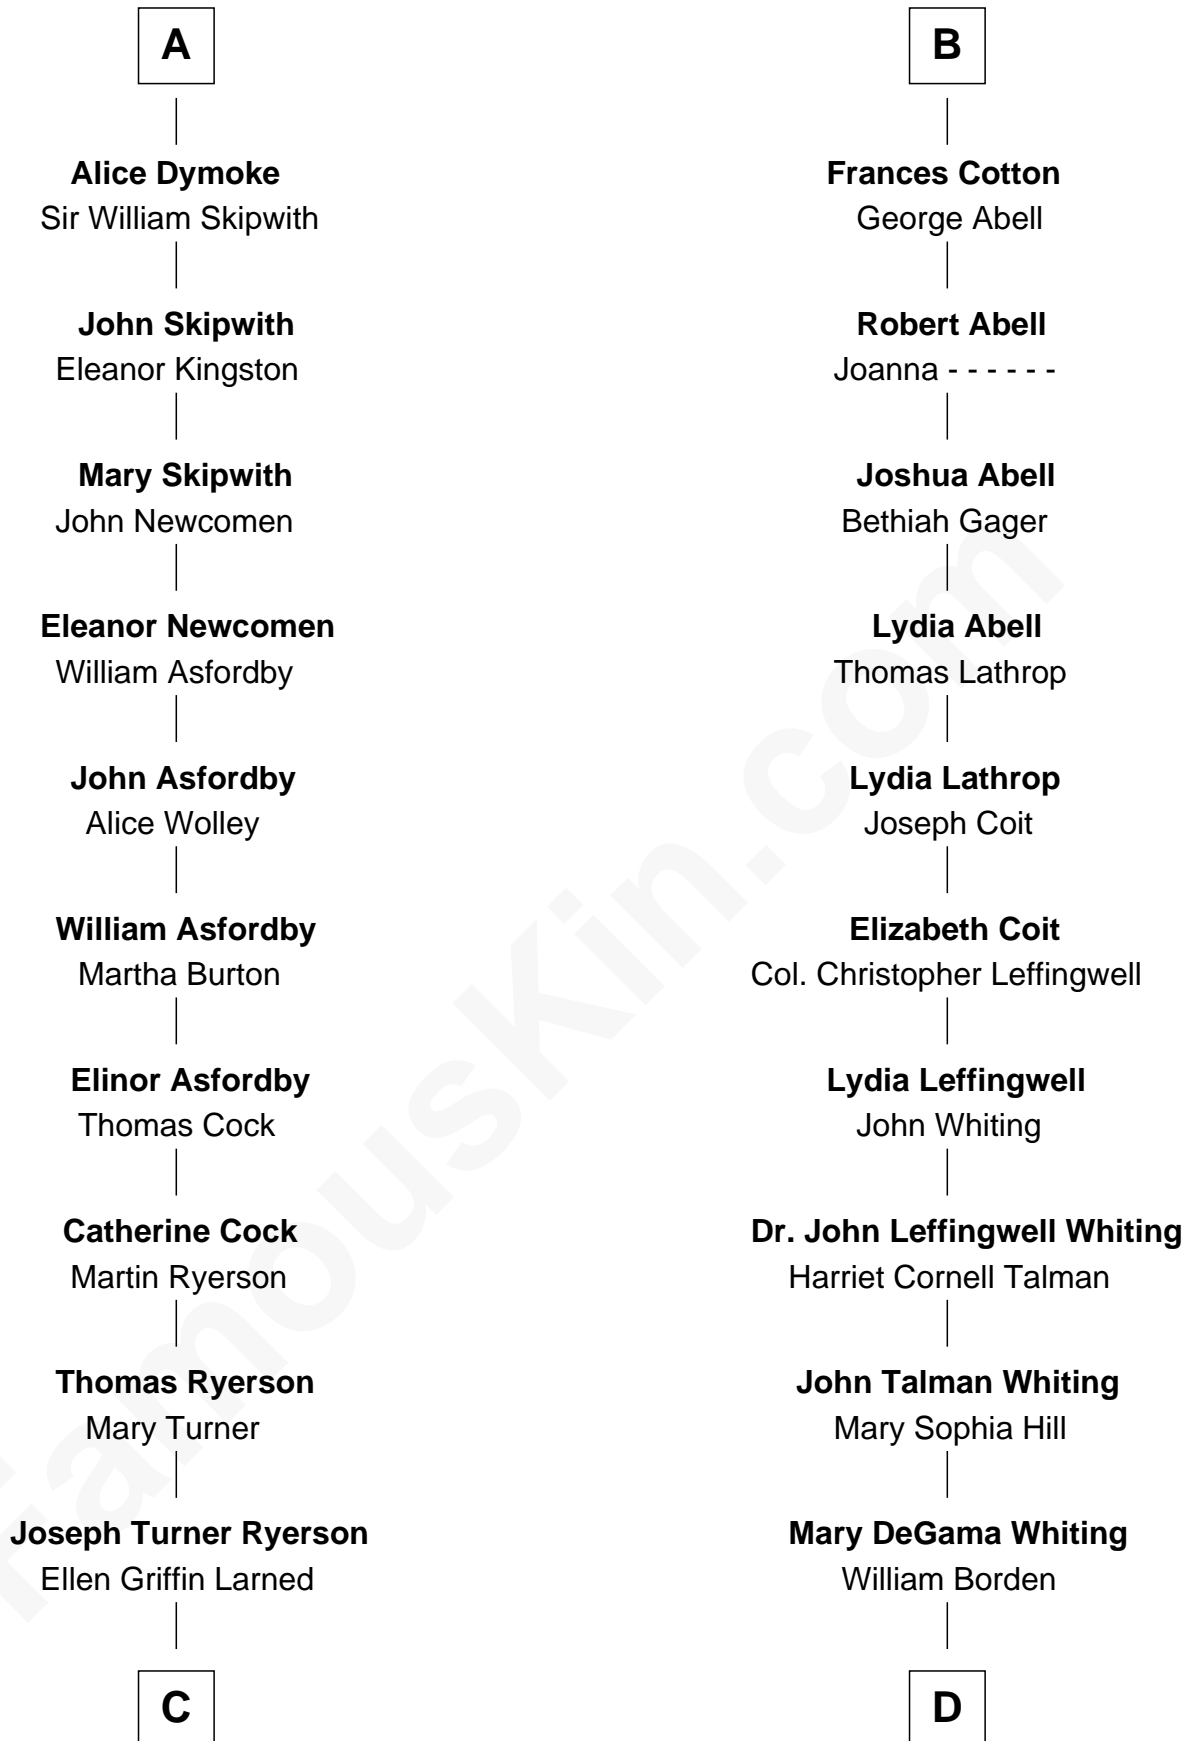

FamousKin.com
Relationship Chart of
Paget Brewster
TV Actress

19th cousin 2 times removed of

Adlai Stevenson III
U.S. Senator from Illinois

Sir Maurice de Berkeley
 Eve la Zouche

C

Edward Larned Ryerson

Mary Pringle Mitchell

Donald Mitchell Ryerson

Isabelle McGenniss

Joan Ryerson

George Washington Wales Brewster

Galen Brewster

Hathaway Tew

Paget Brewster

TV Actress