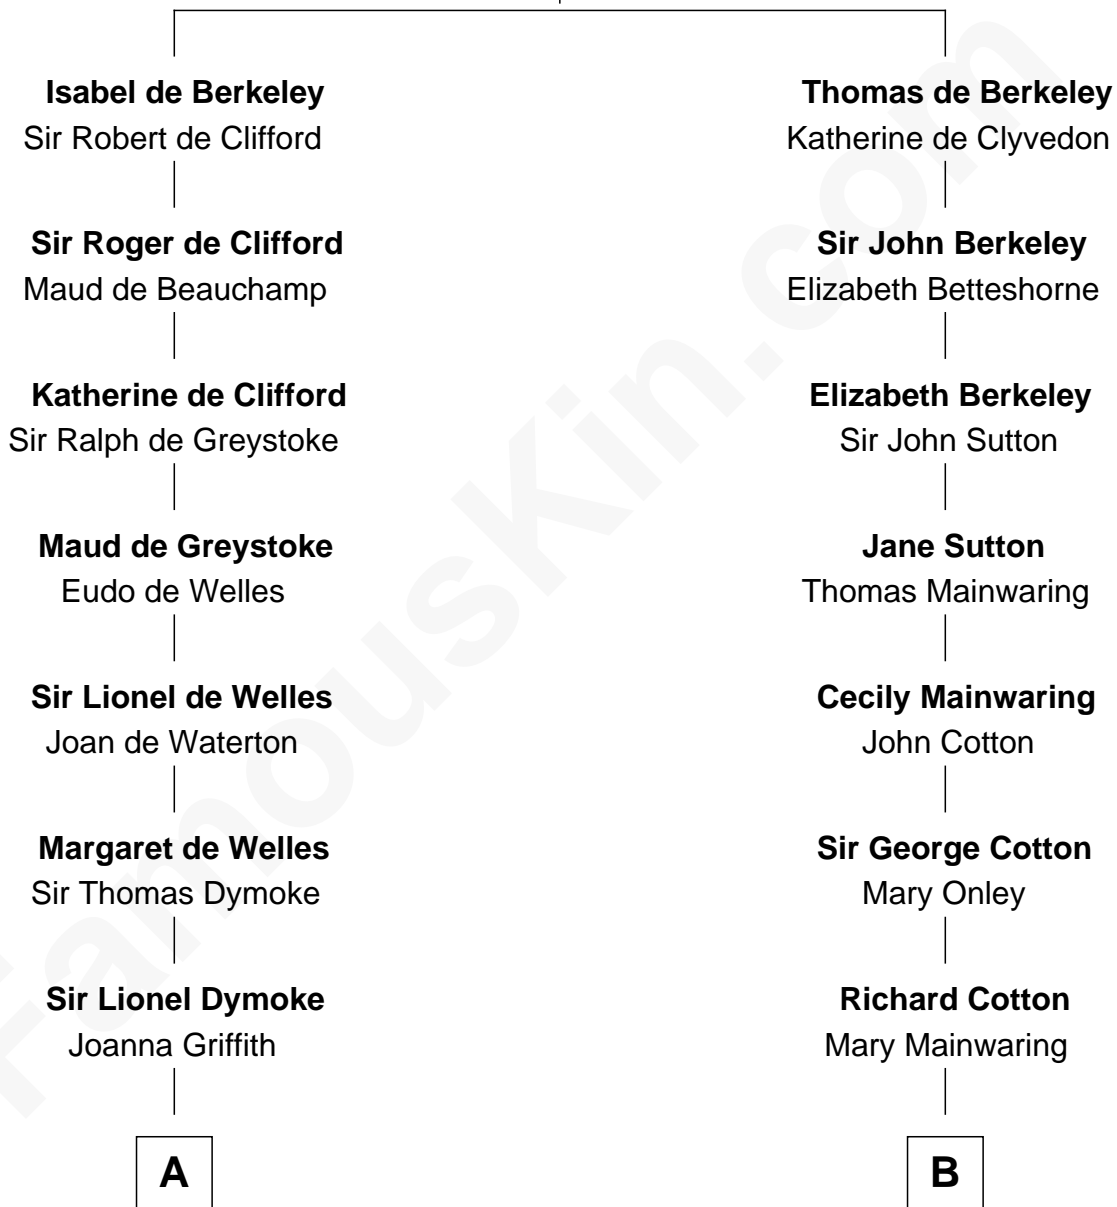

FamousKin.com
Relationship Chart of
Paget Brewster
TV Actress

19th cousin 2 times removed of

Adlai Stevenson III
U.S. Senator from Illinois

Sir Maurice de Berkeley
 Eve la Zouche

C

Edward Larned Ryerson

Mary Pringle Mitchell

Donald Mitchell Ryerson

Isabelle McGenniss

Joan Ryerson

George Washington Wales Brewster

Galen Brewster

Hathaway Tew

Paget Brewster

TV Actress

D

John Borden

Ellen Wallace Waller

Ellen Borden

Adlai Ewing Stevenson

Adlai Stevenson III

U.S. Senator from Illinois