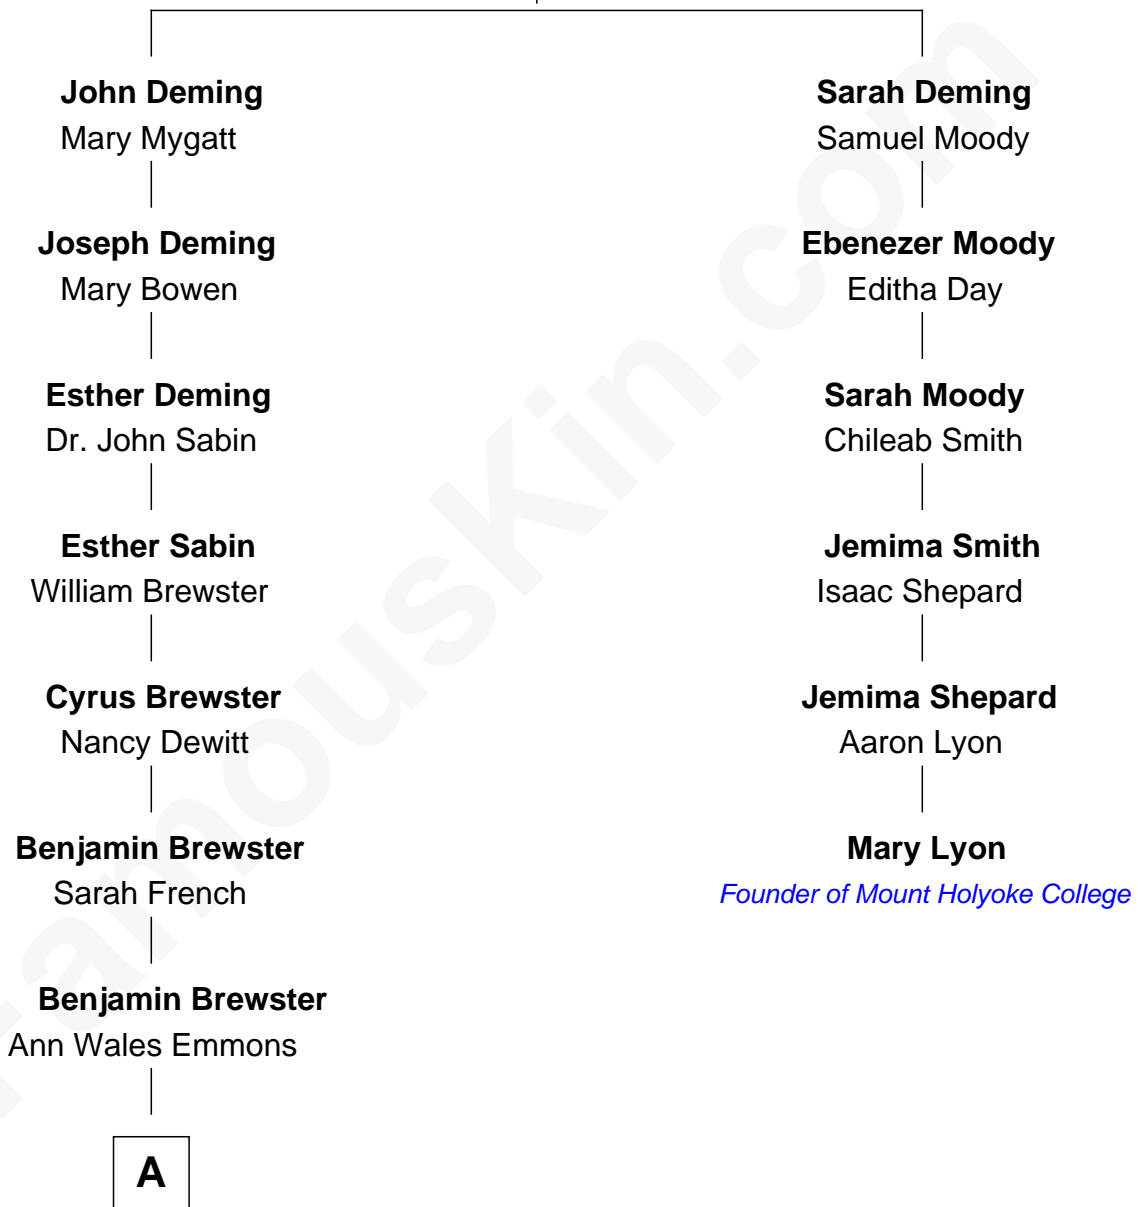

FamousKin.com Relationship Chart of

Paget Brewster

TV Actress

5th cousin 5 times removed of

Mary Lyon

Founder of Mount Holyoke College

John Deming

Honor Treat

A

Dr. George Washington Wales Brewster

Ellen Mackenzie Hodge

George Washington Wales Brewster

Joan Ryerson

Galen Brewster

Hathaway Tew

Paget Brewster

TV Actress

FamousKin.com