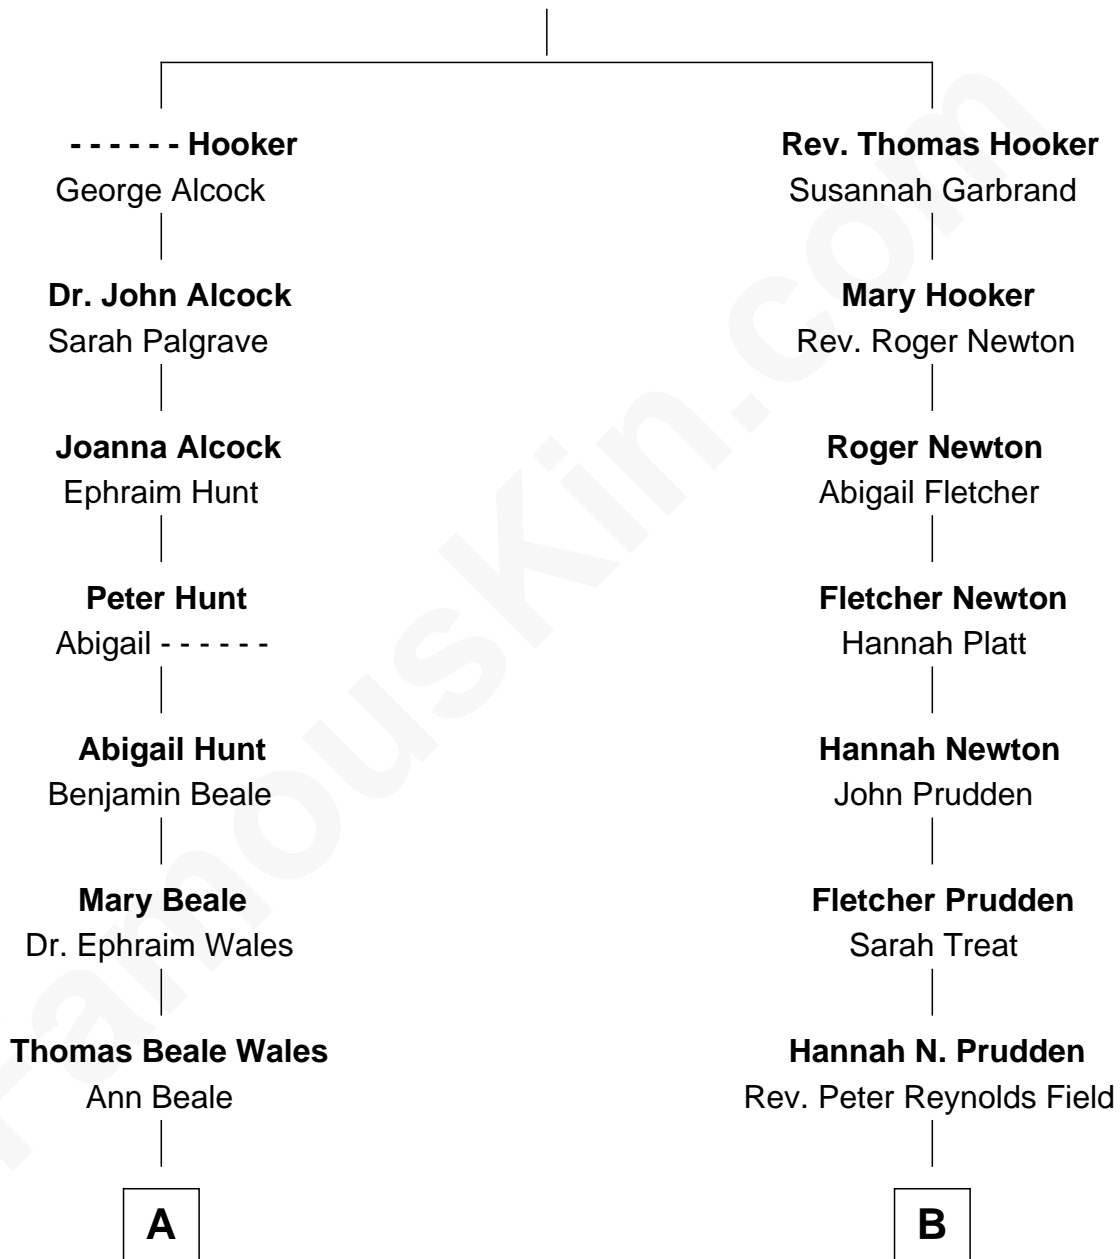

FamousKin.com Relationship Chart of

Paget Brewster

TV Actress

12th cousin of

Jodie Foster

Movie Actress

Thomas Hooker

A

Elizabeth Ware Wales
Nathaniel Henry Emmons

Ann Wales Emmons
Benjamin Brewster

Dr. George Washington Wales Brewster
Ellen Mackenzie Hodge

George Washington Wales Brewster
Joan Ryerson

Galen Brewster
Hathaway Tew

Paget Brewster
TV Actress

B

Caroline Amelia Field
Lucius George Fisher

Lucius George Fisher
Katherine Louise Eddy

Alice Eddy Fisher
Alexis Caldwell Foster

Lucius Fisher Foster
Constance Marie Robertson

Lucius Fisher Foster
Evelyn Della Almond