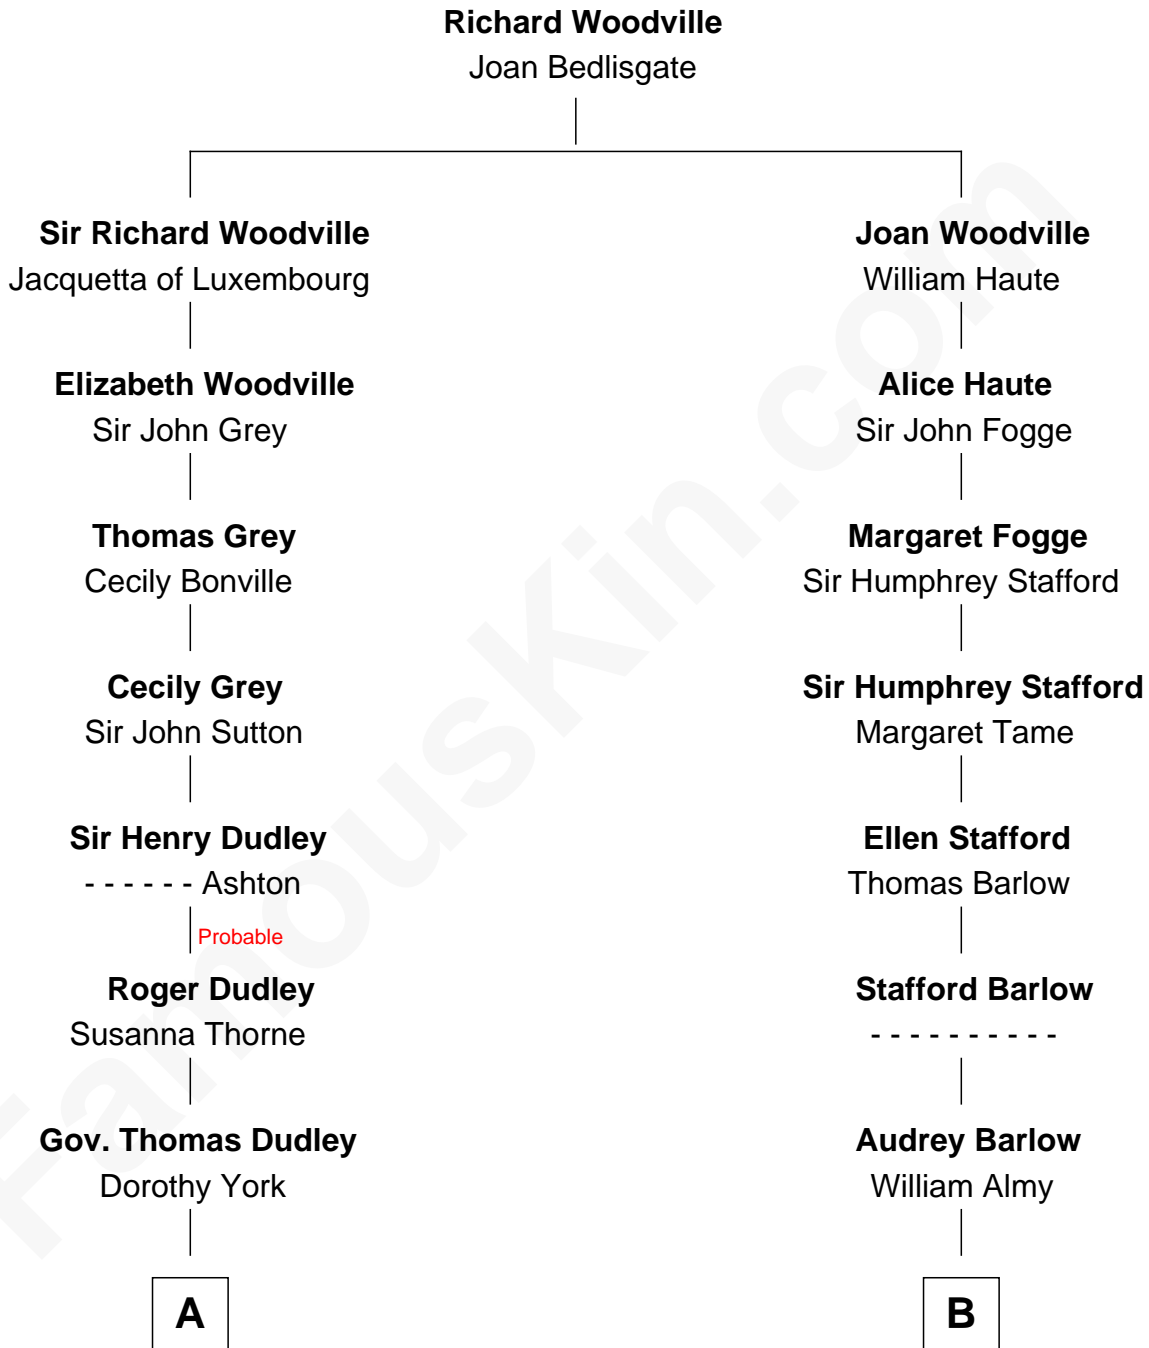

FamousKin.com Relationship Chart of

Paget Brewster

TV Actress

17th cousin 2 times removed of

Charlie Munger

Vice-Chairman of Berkshire Hathaway

C

—
Joan Ryerson

George Washington Wales Brewster

—
Galen Brewster

Hathaway Tew

—
Paget Brewster

TV Actress

FamousKin.com