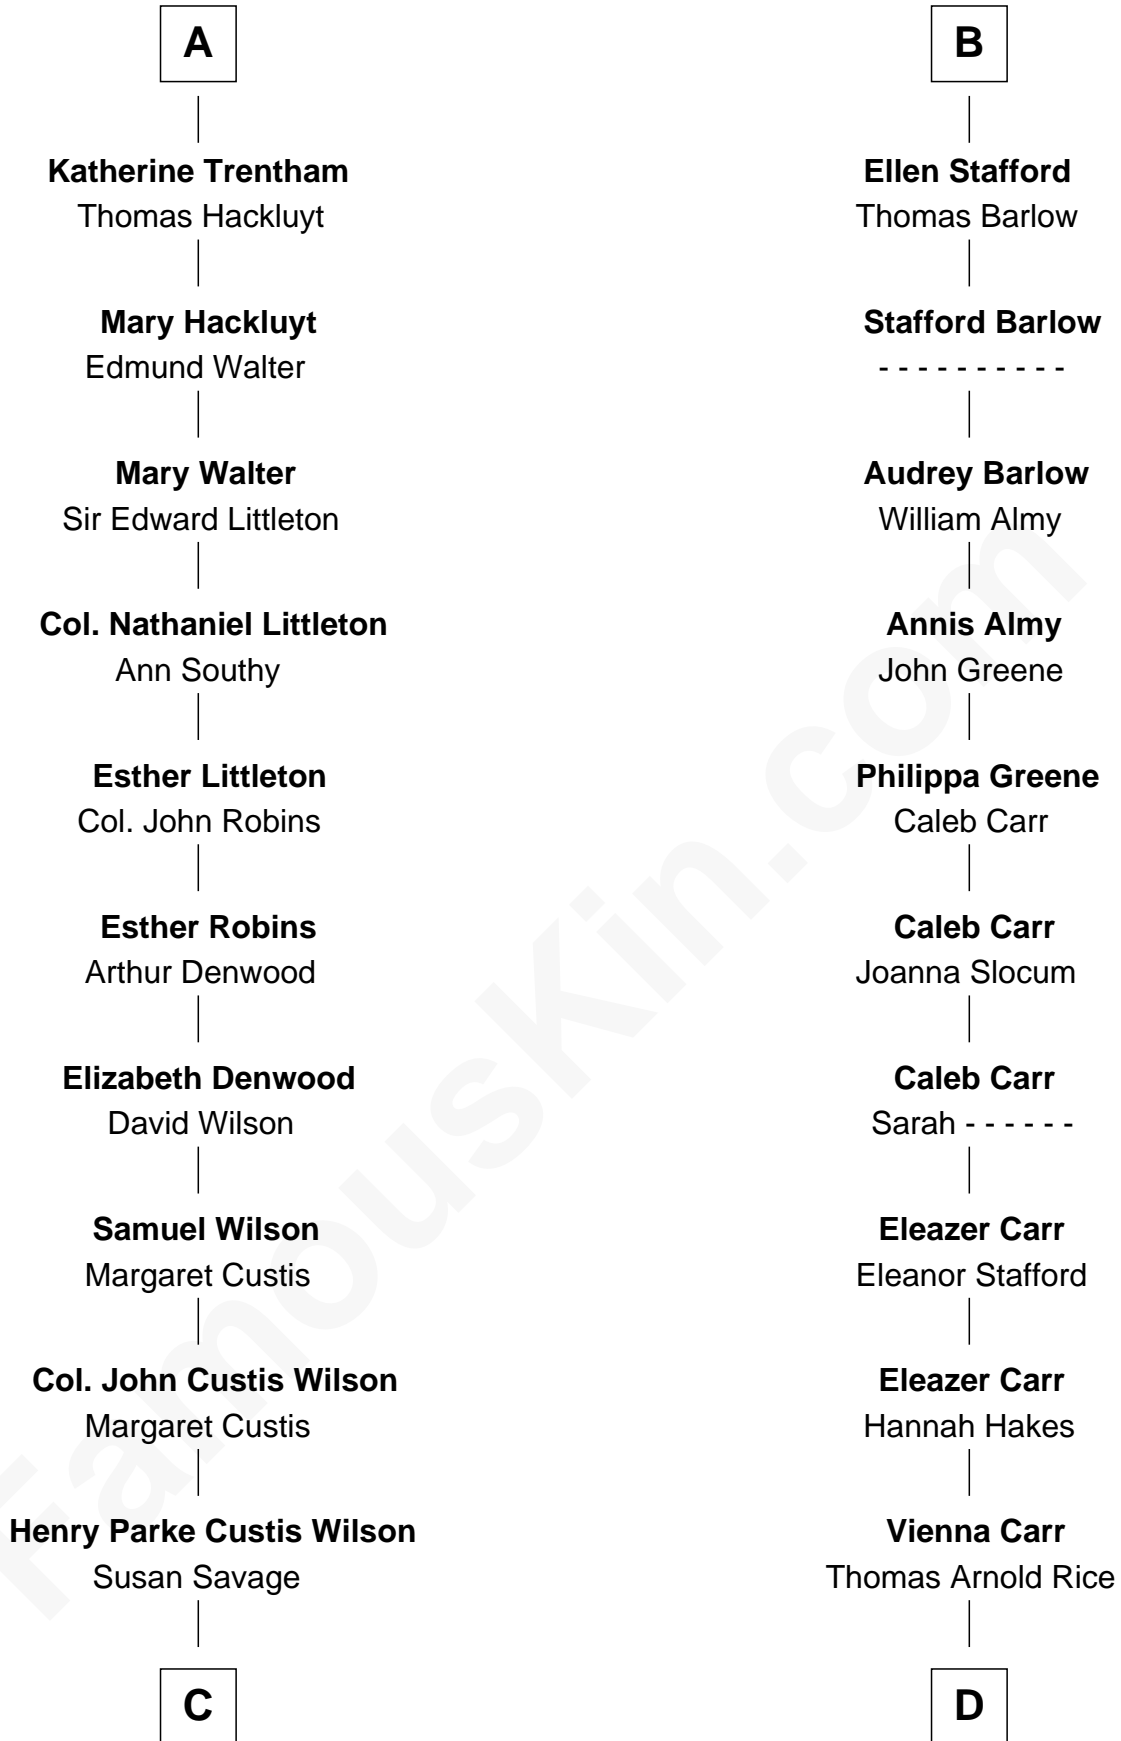

FamousKin.com
Relationship Chart of
Paget Brewster
TV Actress

20th cousin 1 time removed of

Charlie Munger
Vice-Chairman of Berkshire Hathaway

C

Susan Savage Wilson

John Ledyard Hodge

Ellen Mackenzie Hodge

Dr. George Washington Wales Brewster

George Washington Wales Brewster

Joan Ryerson

Galen Brewster

Hathaway Tew

Paget Brewster

TV Actress

D

Caroline A. Rice