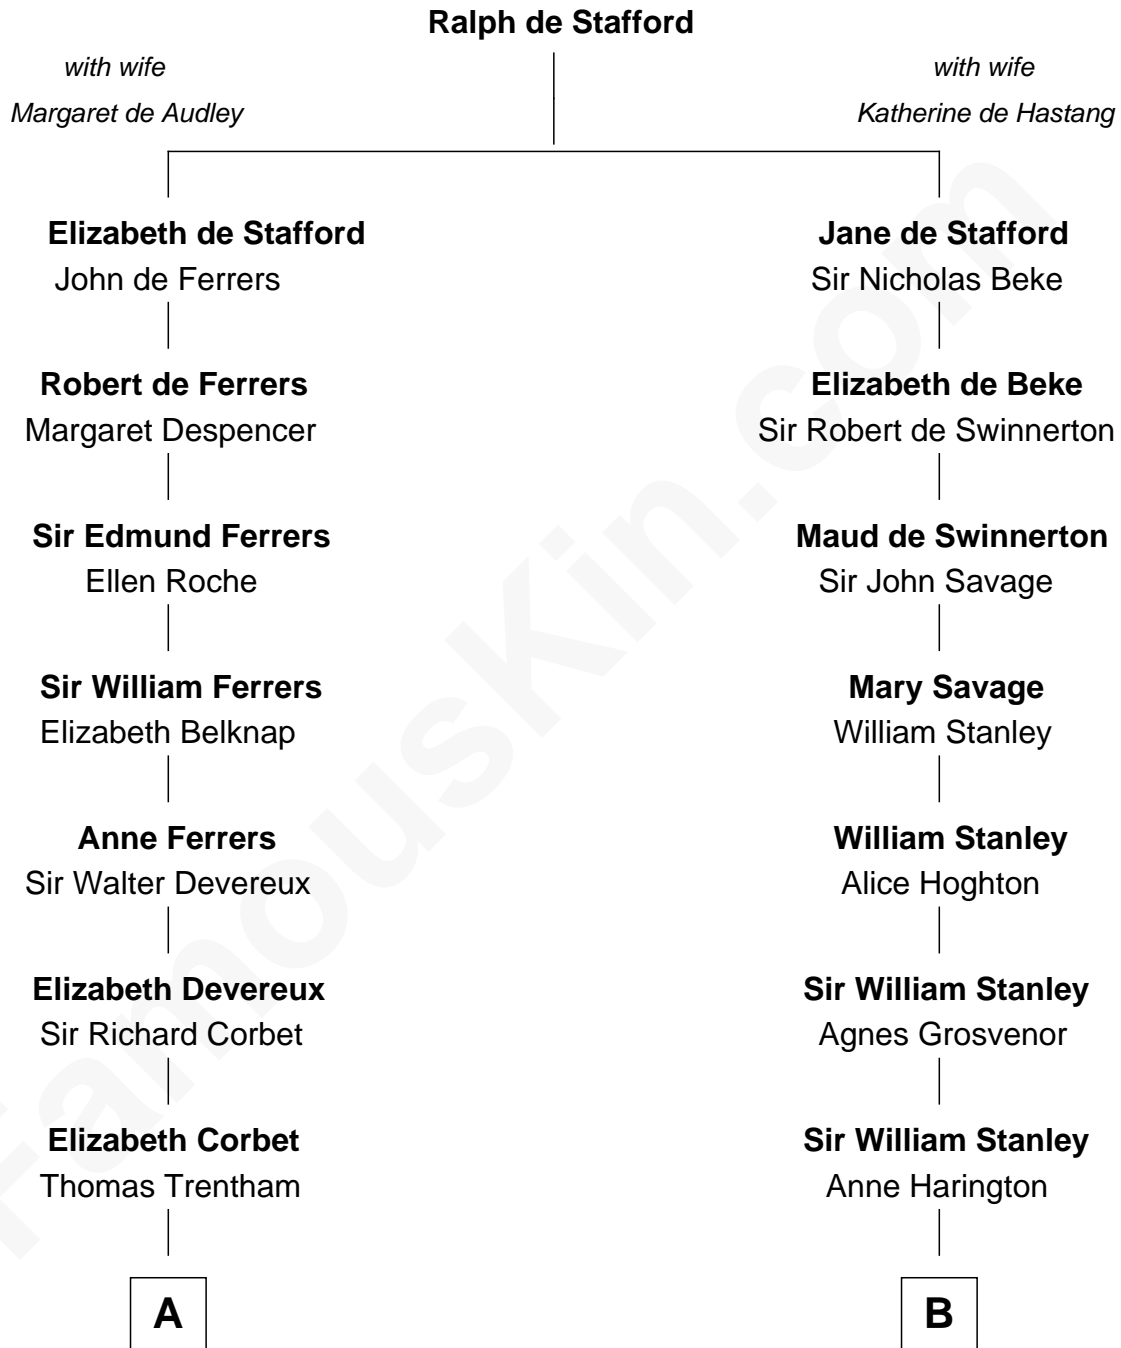

FamousKin.com
Relationship Chart of
Paget Brewster
TV Actress

14th cousin 7 times removed of
Henry Lee III
9th Governor of Virginia

C

—
Susan Savage Wilson

John Ledyard Hodge

—
Ellen Mackenzie Hodge

Dr. George Washington Wales Brewster

—
George Washington Wales Brewster

Joan Ryerson

—
Galen Brewster

Hathaway Tew

—
Paget Brewster

TV Actress