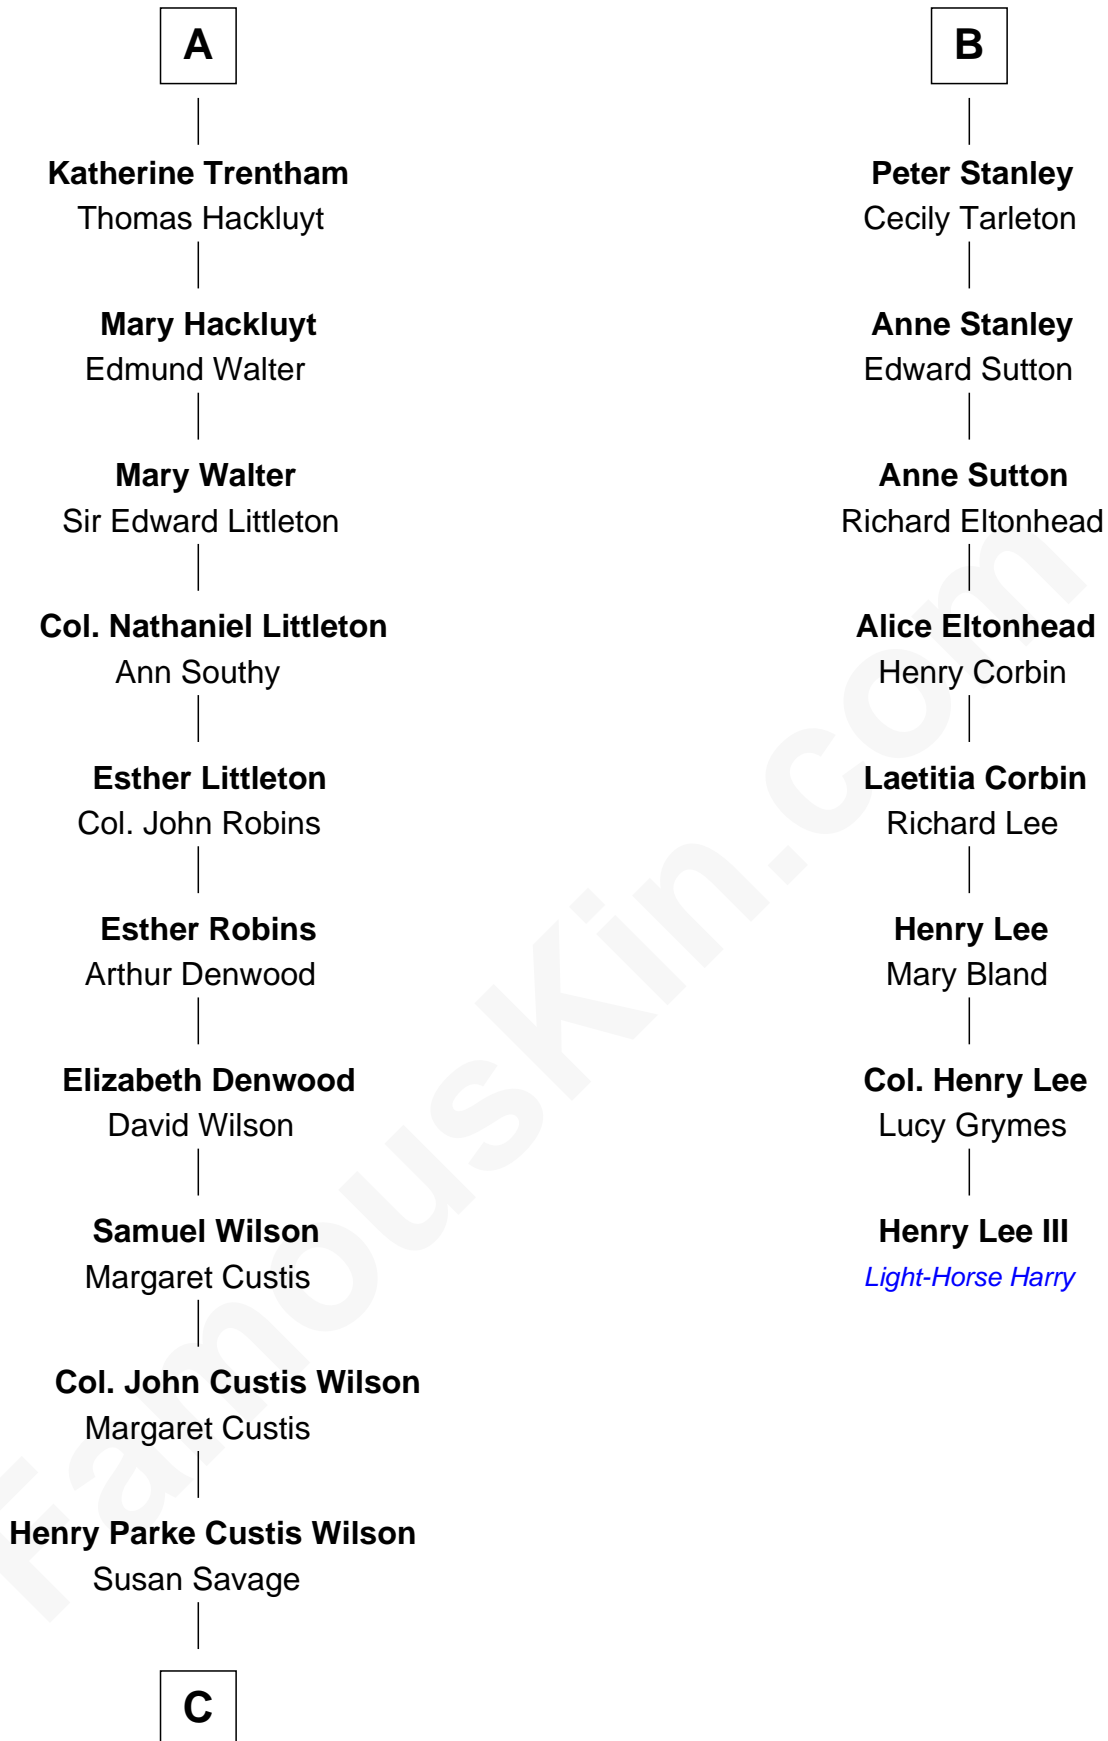

FamousKin.com
Relationship Chart of
Paget Brewster
TV Actress

14th cousin 7 times removed of
Henry Lee III
9th Governor of Virginia

C

—
Susan Savage Wilson

John Ledyard Hodge

—
Ellen Mackenzie Hodge

Dr. George Washington Wales Brewster

—
George Washington Wales Brewster

Joan Ryerson

—
Galen Brewster

Hathaway Tew

—
Paget Brewster

TV Actress