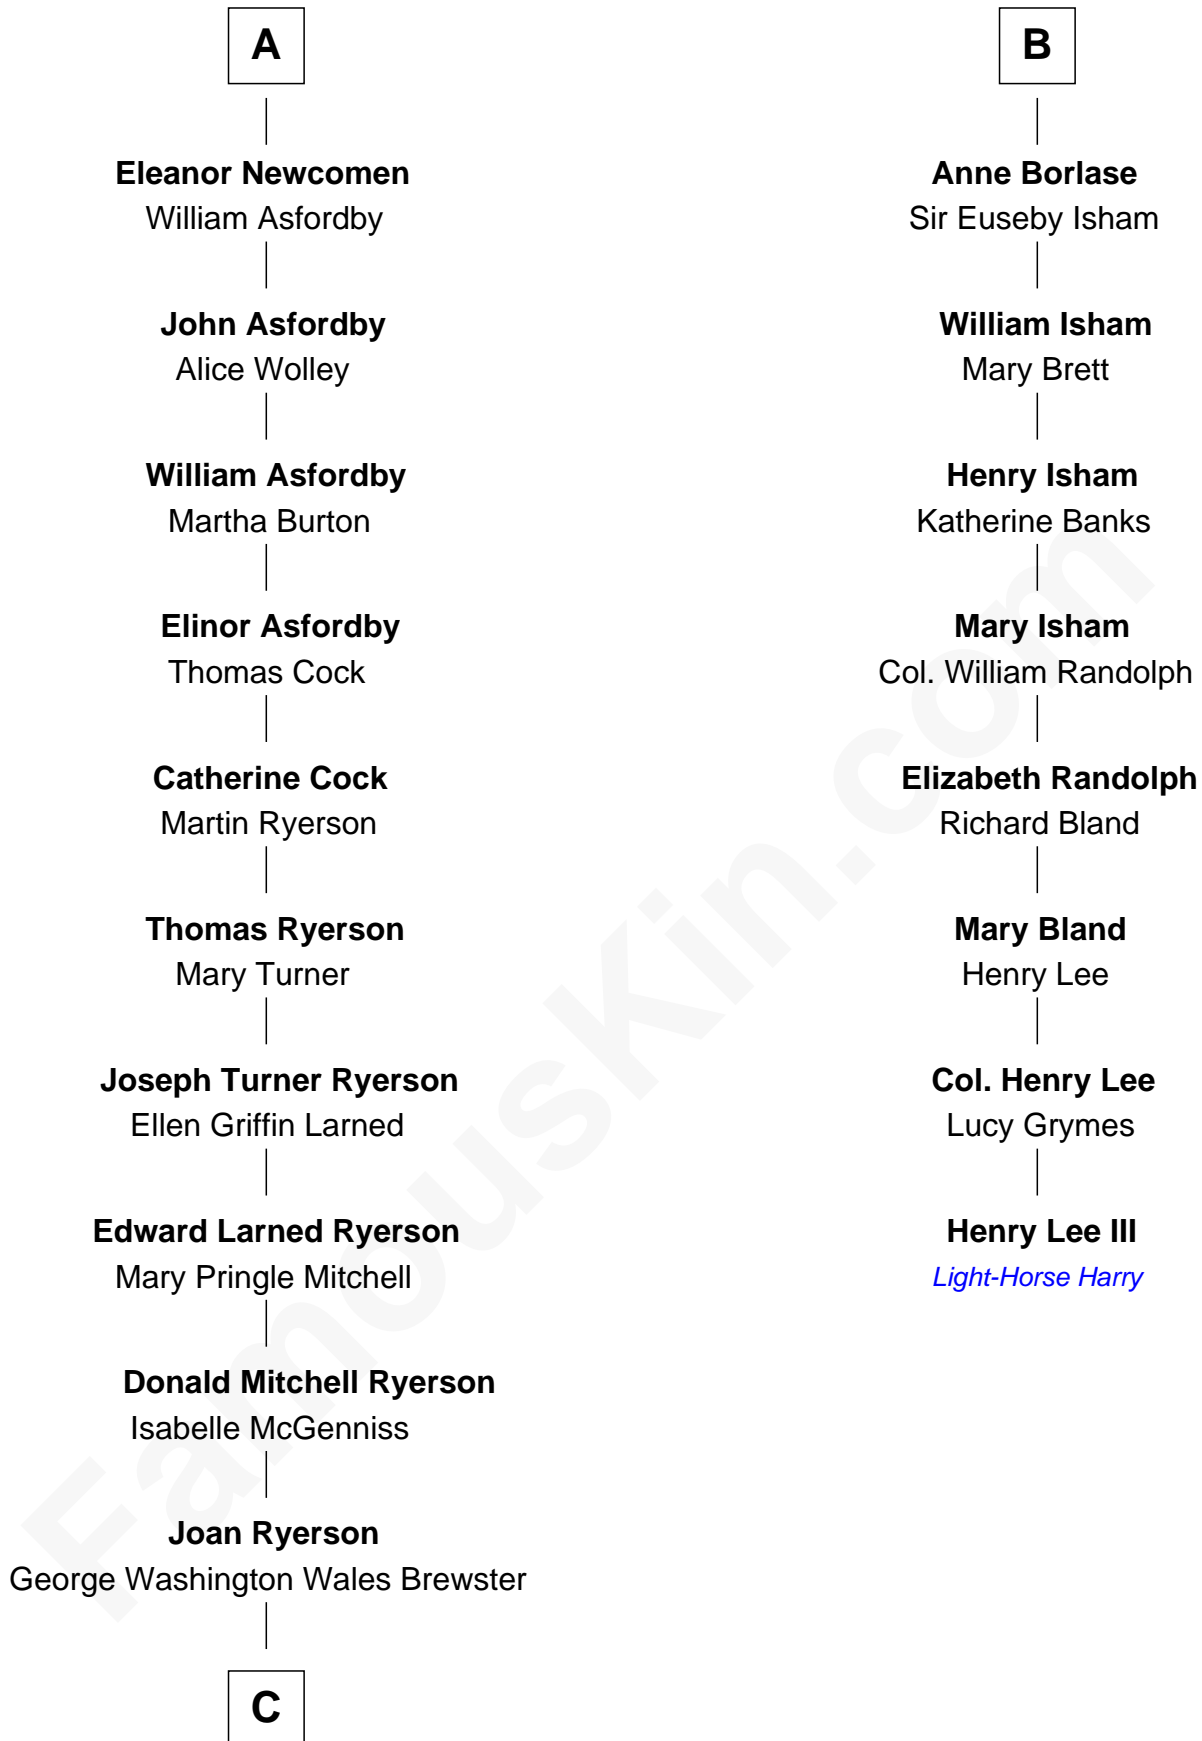

FamousKin.com Relationship Chart of

Paget Brewster

TV Actress

14th cousin 4 times removed of

Henry Lee III

9th Governor of Virginia

William Pert

Joan le Scrope

C

—
Galen Brewster
Hathaway Tew

—
Paget Brewster
TV Actress

FamousKin.com