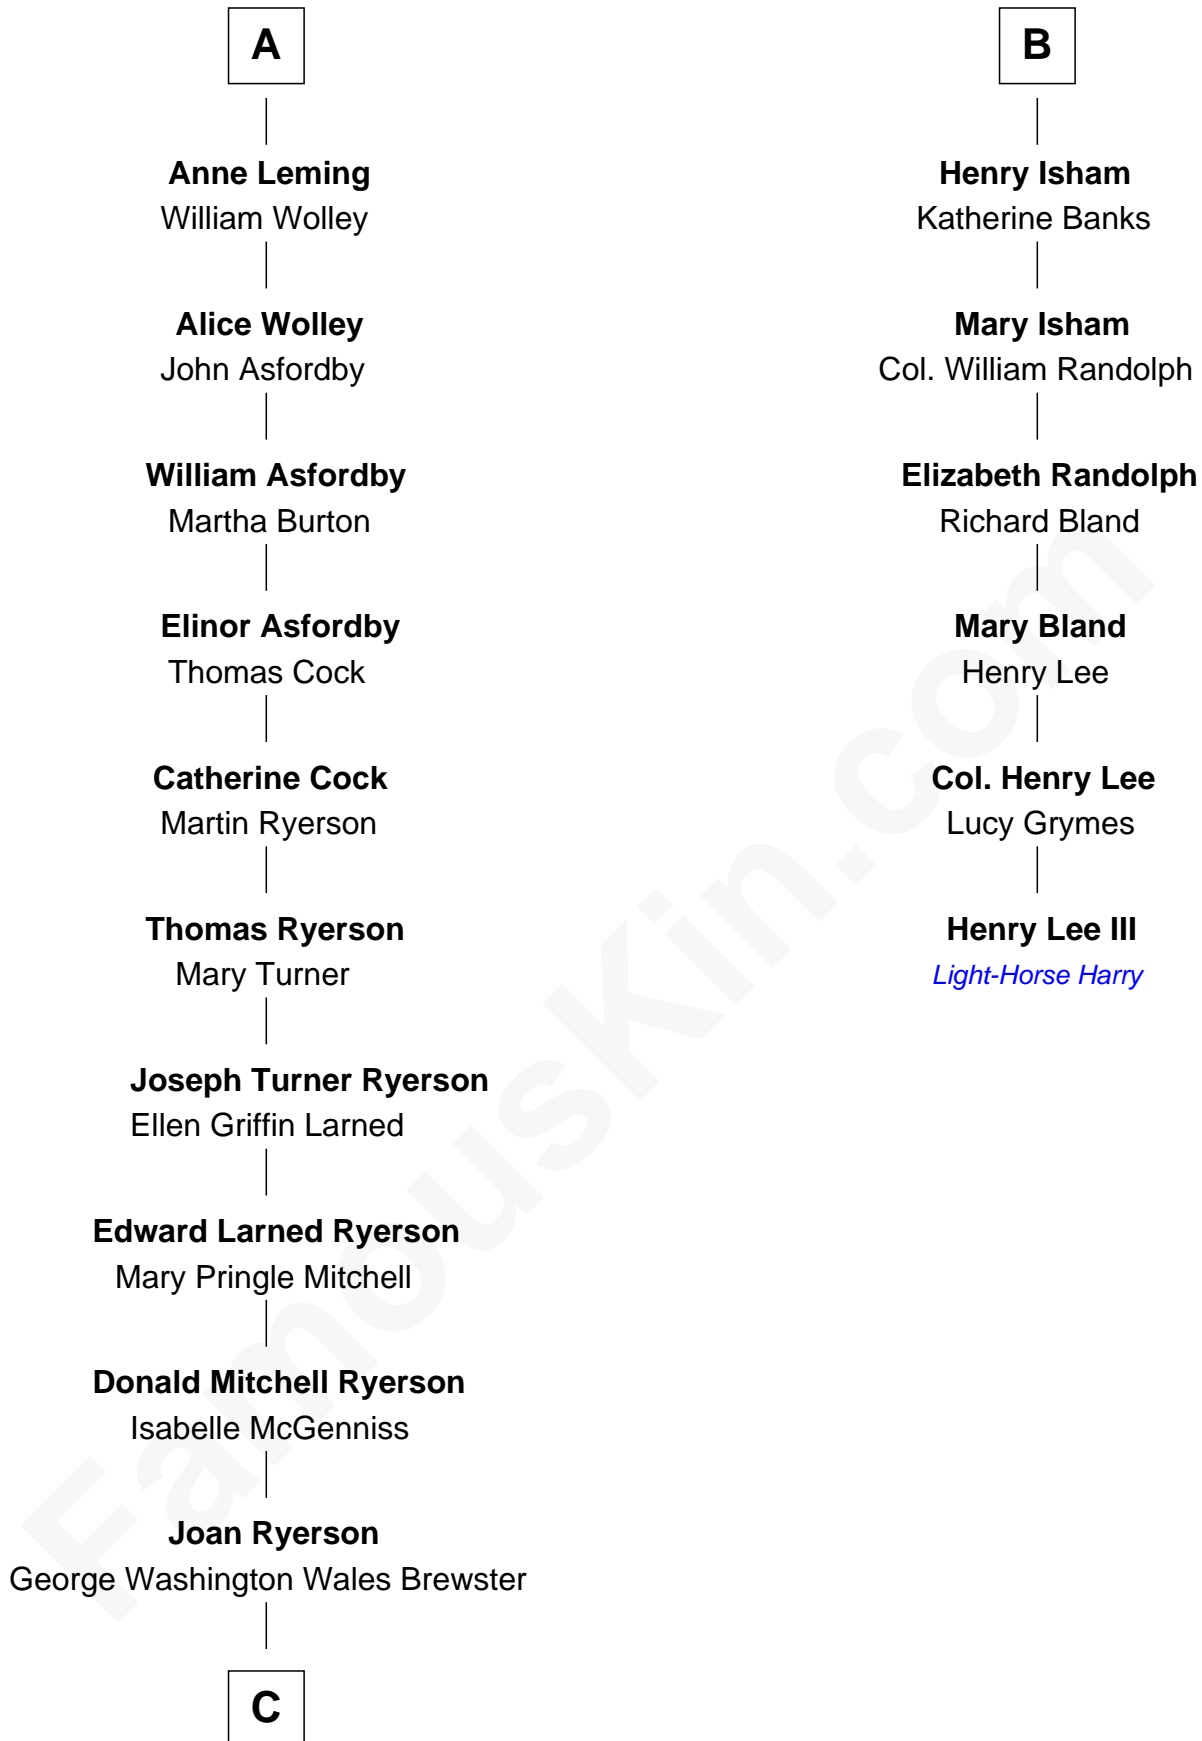

FamousKin.com Relationship Chart of

Paget Brewster

TV Actress

12th cousin 6 times removed of

Henry Lee III

9th Governor of Virginia

Sir Roger Wentworth

Margery Despencer

Sir John Borlase

Anne Borlase

Sir Euseby Isham

William Isham

Mary Brett

B

|
Galen Brewster
Hathaway Tew

|
Paget Brewster
TV Actress