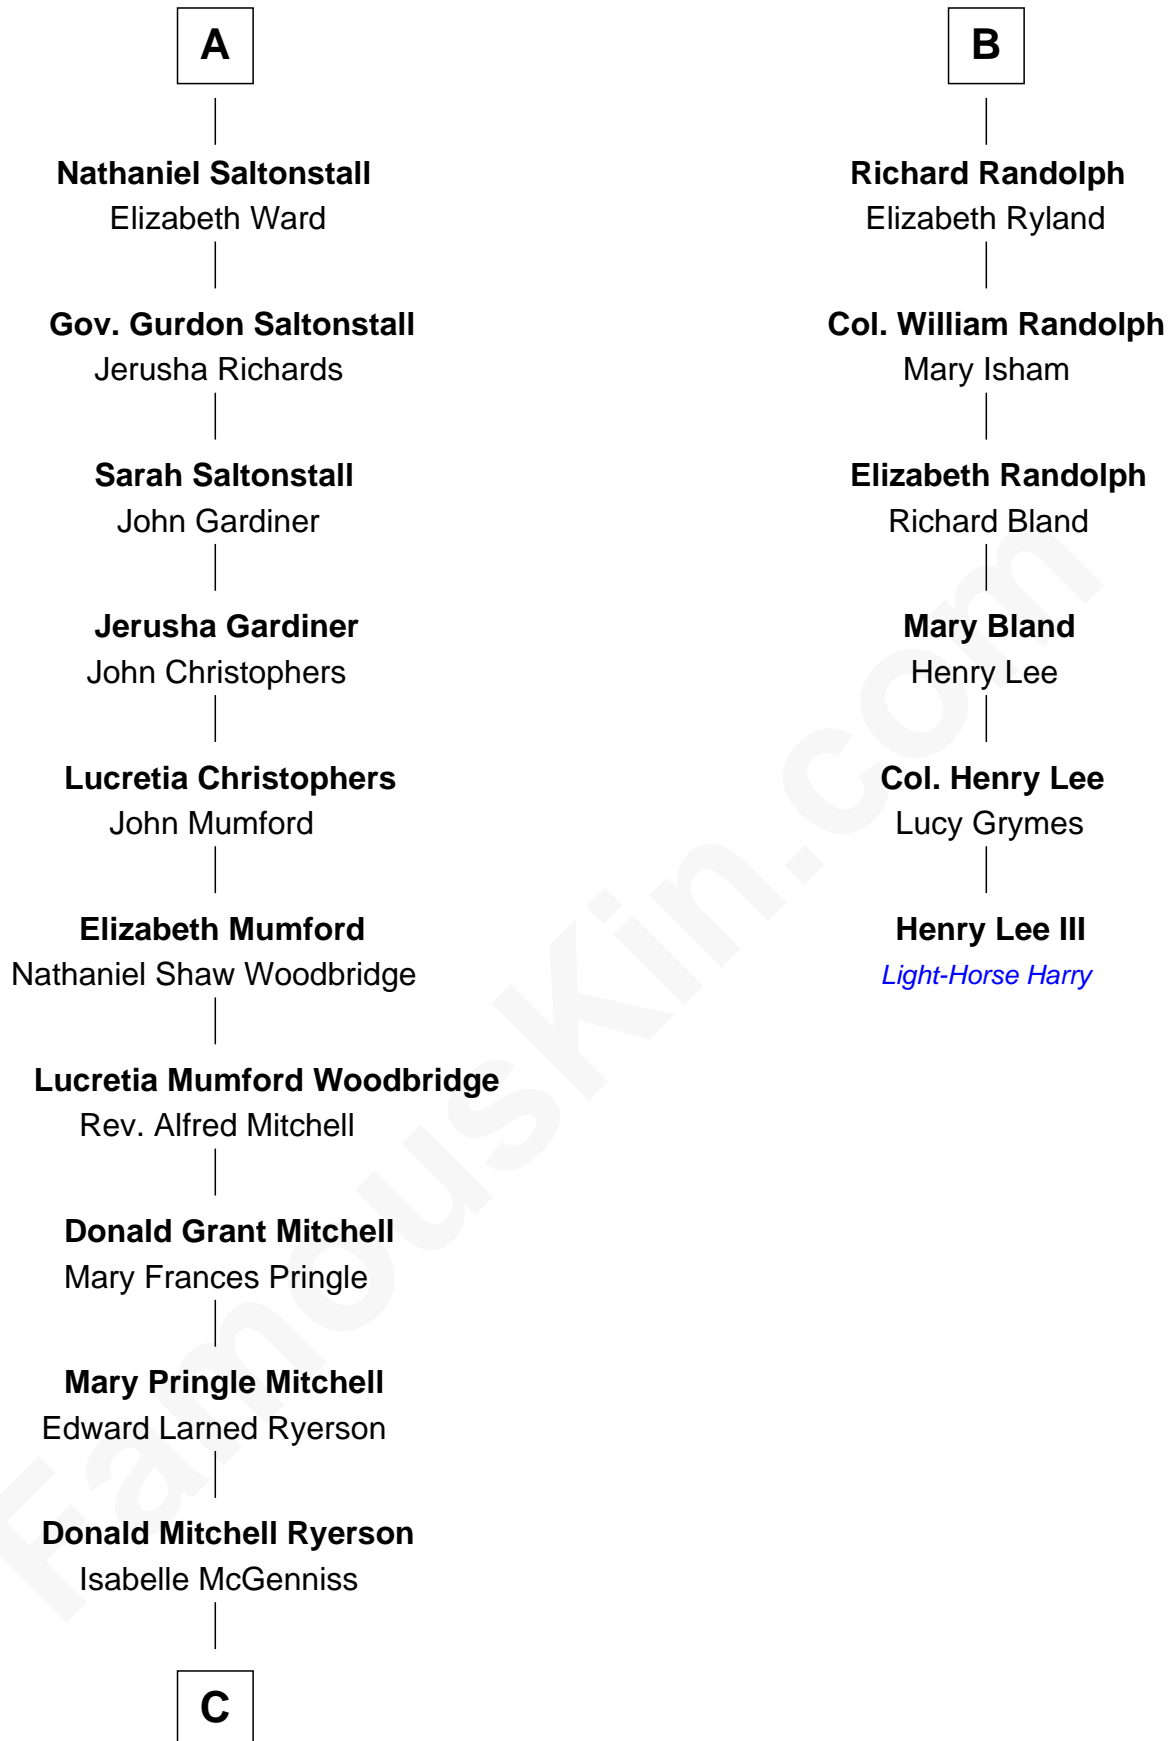

# FamousKin.com Relationship Chart of

**Paget Brewster**

*TV Actress*

12th cousin 7 times removed of

**Henry Lee III**

*9th Governor of Virginia*

**Sir Robert Howard**

Margaret Mowbray

**Sir John Howard**  
Margaret Chedworth

**Katherine Howard**  
Sir John Bourchier

**Jane Bourchier**  
Edmund Knyvet

**John Knyvet**  
Agnes Harcourt

**Abigail Knyvet**  
Martin Sedley

**Muriel Sedley**  
Brampton Gurdon

**Muriel Gurdon**  
Richard Saltonstall

**A**

**Katherine Howard**  
Sir Edward Neville

**Catherine Neville**  
Robert Tanfield

**William Tanfield**  
Elizabeth Stavelly

**Frances Tanfield**  
Bridget Cave

**Anne Tanfield**  
Clement Vincent

**Elizabeth Vincent**  
Richard Lane

**Dorothy Lane**  
William Randolph

**B**

**C**

—  
**Joan Ryerson**

George Washington Wales Brewster

—  
**Galen Brewster**