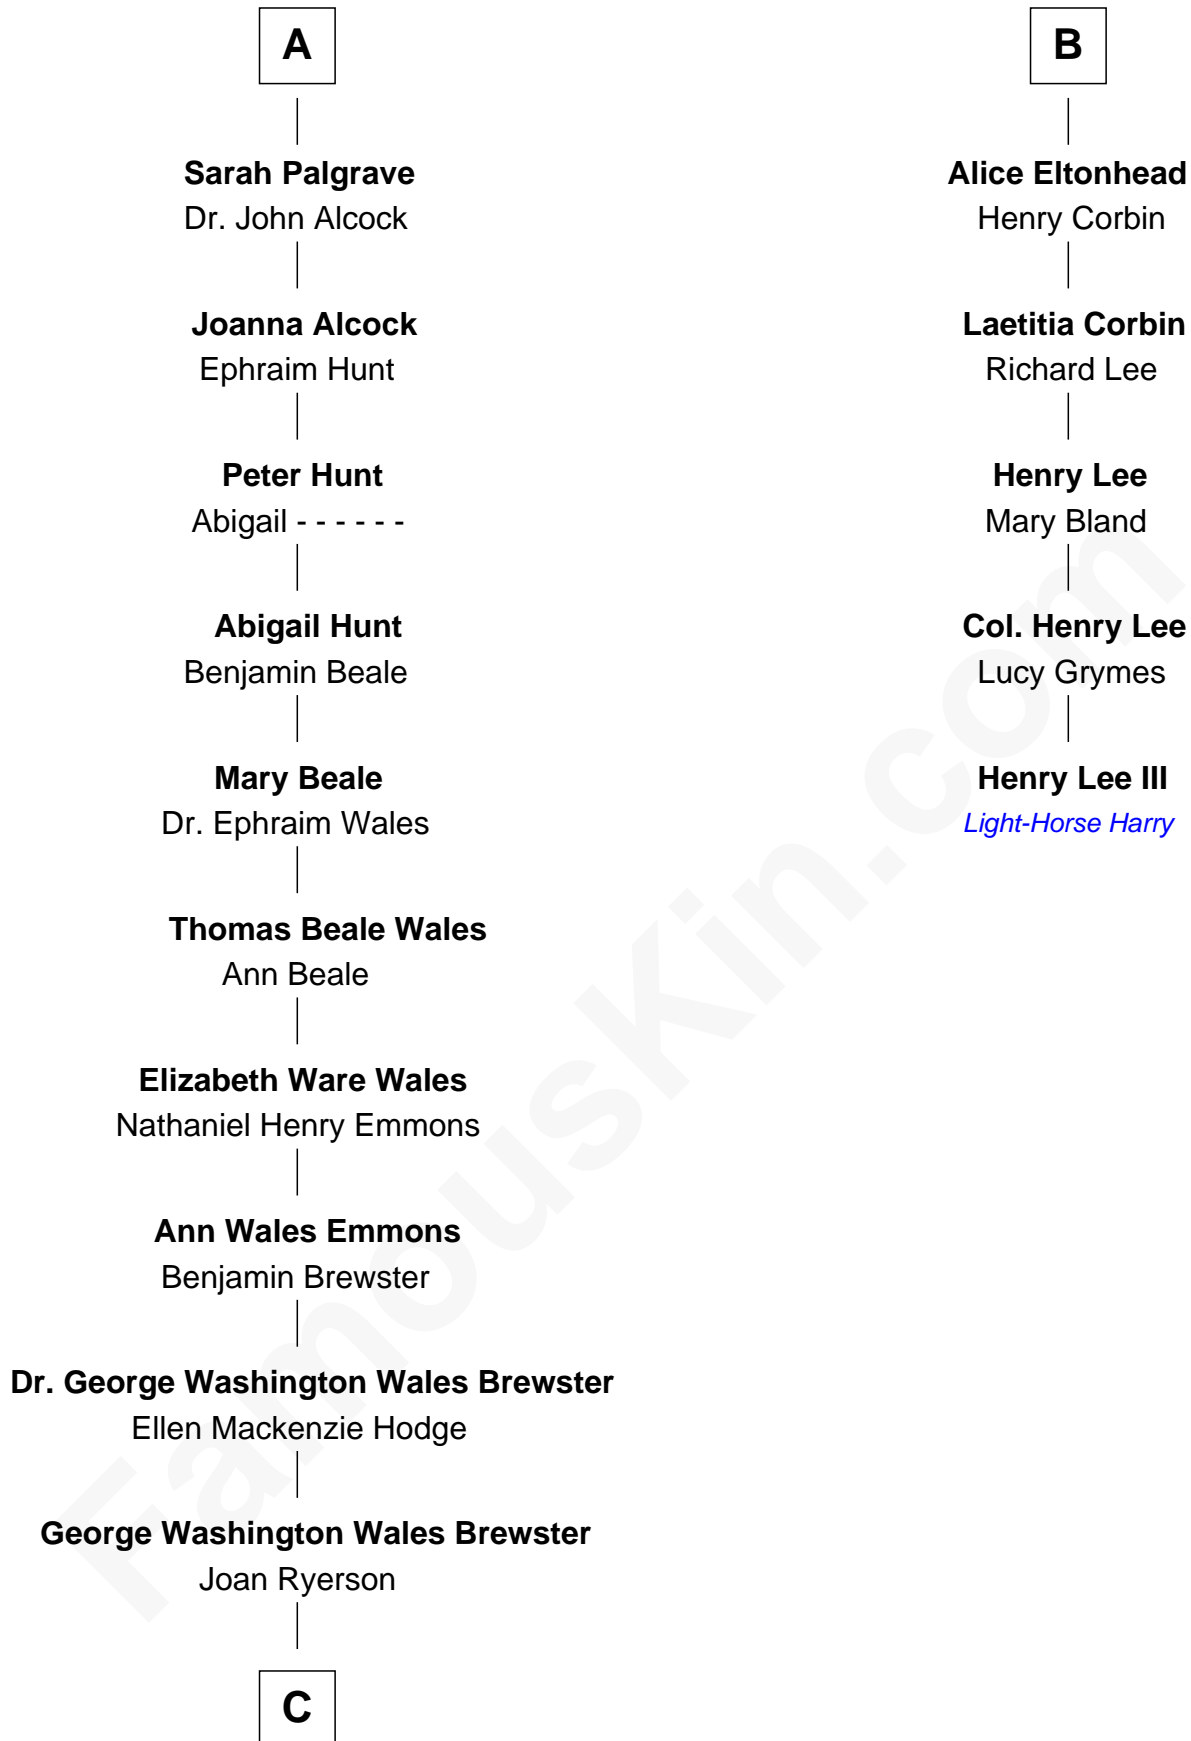

FamousKin.com Relationship Chart of

Paget Brewster

TV Actress

11th cousin 7 times removed of

Henry Lee III

9th Governor of Virginia

Sir Robert Goushill

Elizabeth Fitzalan

Katherine Stanley

Sir John Savage

Dulcia Savage

Sir Henry Bold

Maud Bold

Thomas Gerard

Jennet Gerard

Richard Eltonhead

William Eltonhead

Anne Bowers

Richard Eltonhead

Anne Sutton

B

C

—
Galen Brewster
Hathaway Tew

—
Paget Brewster
TV Actress