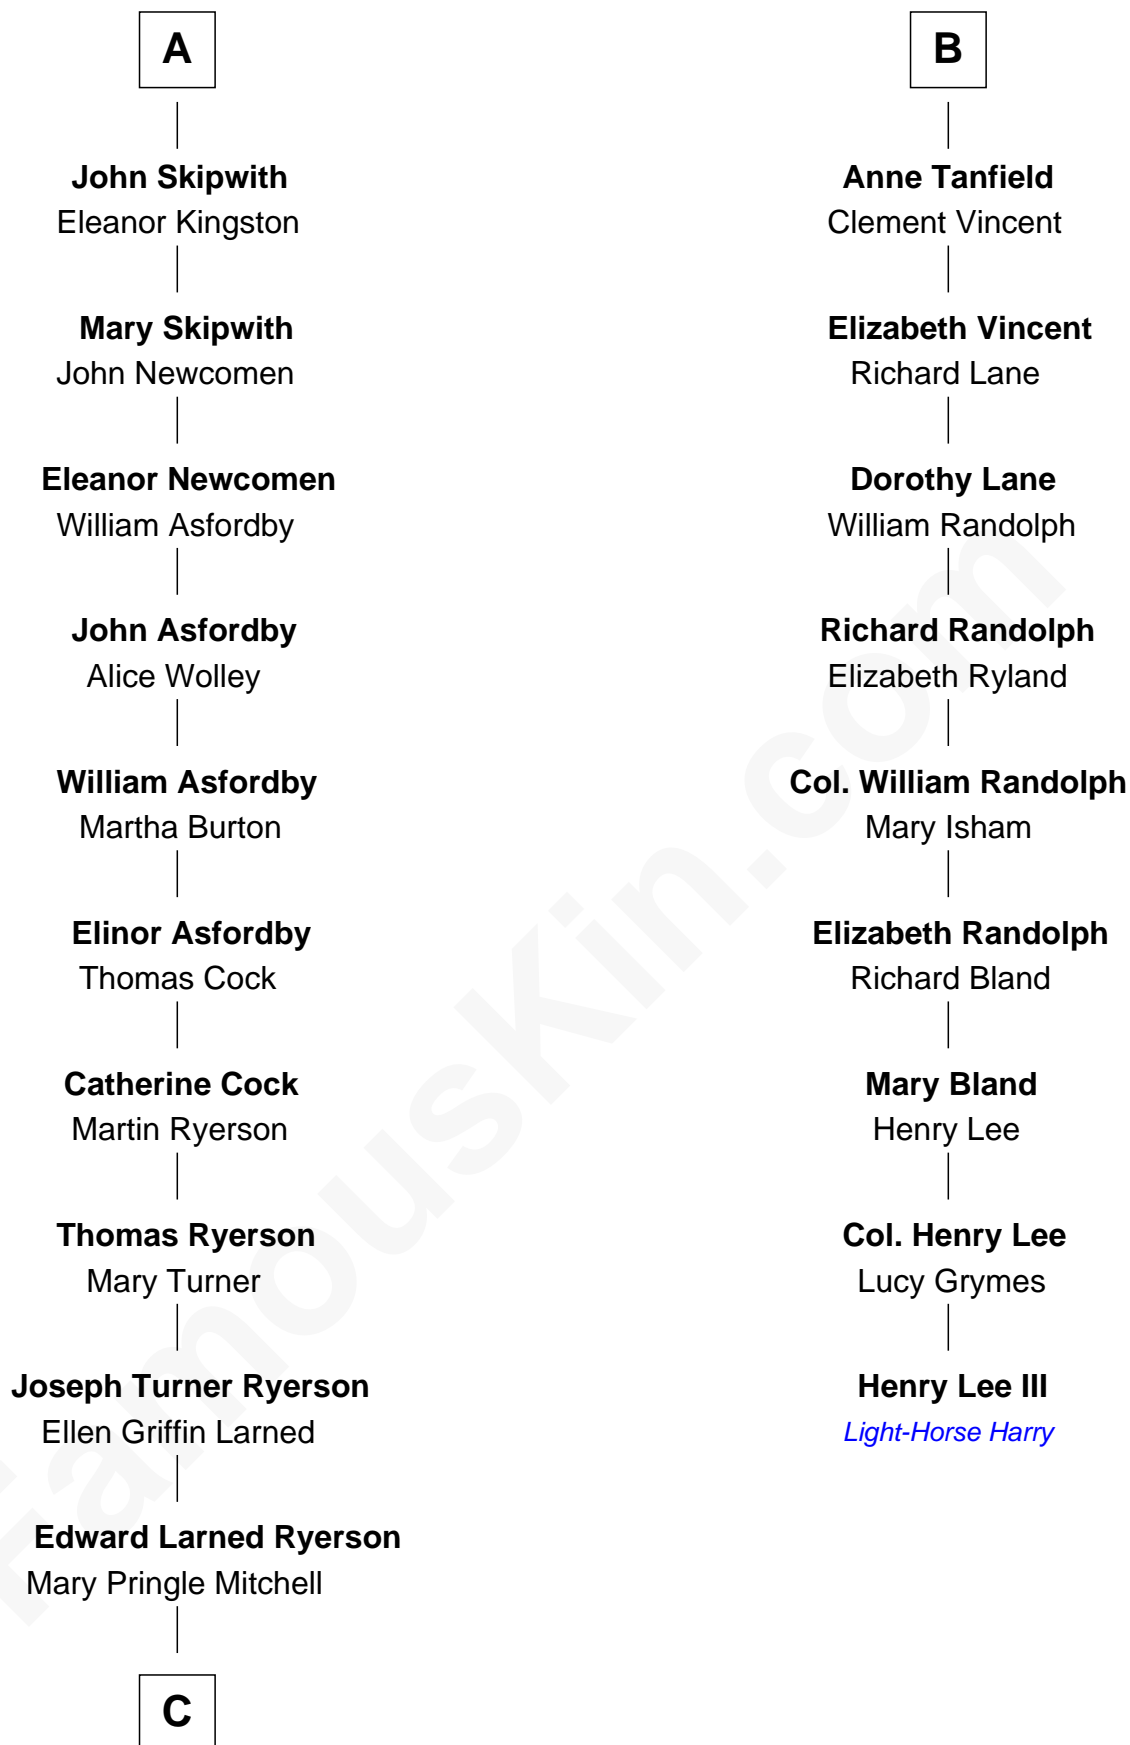

FamousKin.com Relationship Chart of

Paget Brewster

TV Actress

15th cousin 5 times removed of

Henry Lee III

9th Governor of Virginia

C

—
Donald Mitchell Ryerson

Isabelle McGenniss

—
Joan Ryerson

George Washington Wales Brewster

—
Galen Brewster

Hathaway Tew

—
Paget Brewster

TV Actress

FamousKin.com