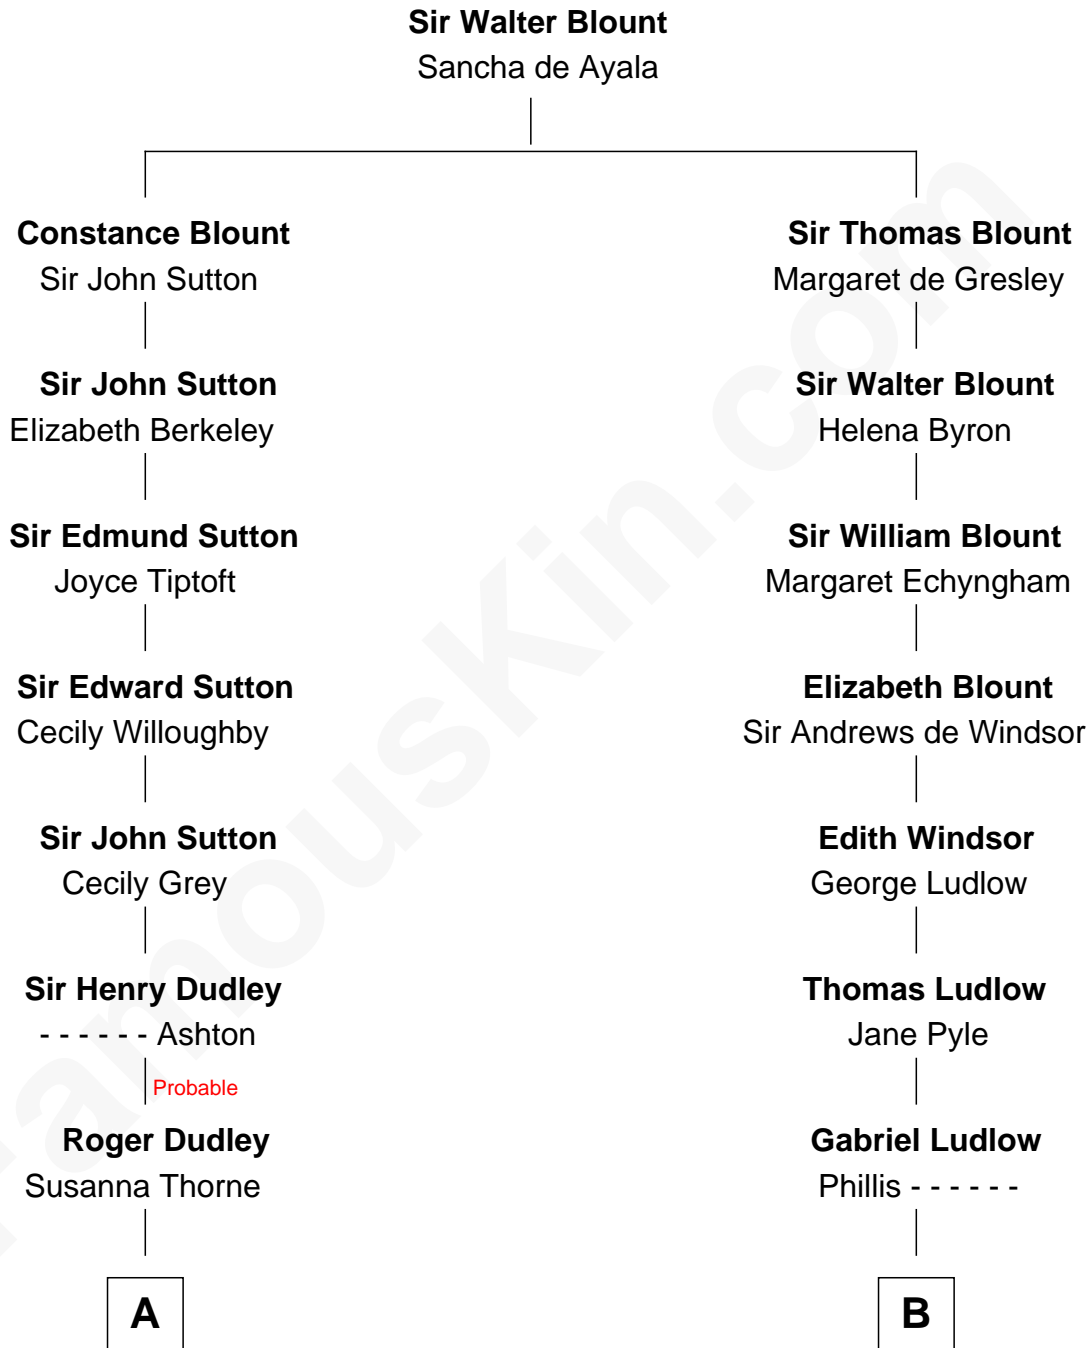

FamousKin.com
Relationship Chart of
Paget Brewster
TV Actress

12th cousin 8 times removed of
General Robert E. Lee
Confederate Army - U.S. Civil War

C

—
Donald Mitchell Ryerson

Isabelle McGenniss

—
Joan Ryerson

George Washington Wales Brewster

—
Galen Brewster

Hathaway Tew

—
Paget Brewster

TV Actress

FamousKin.com