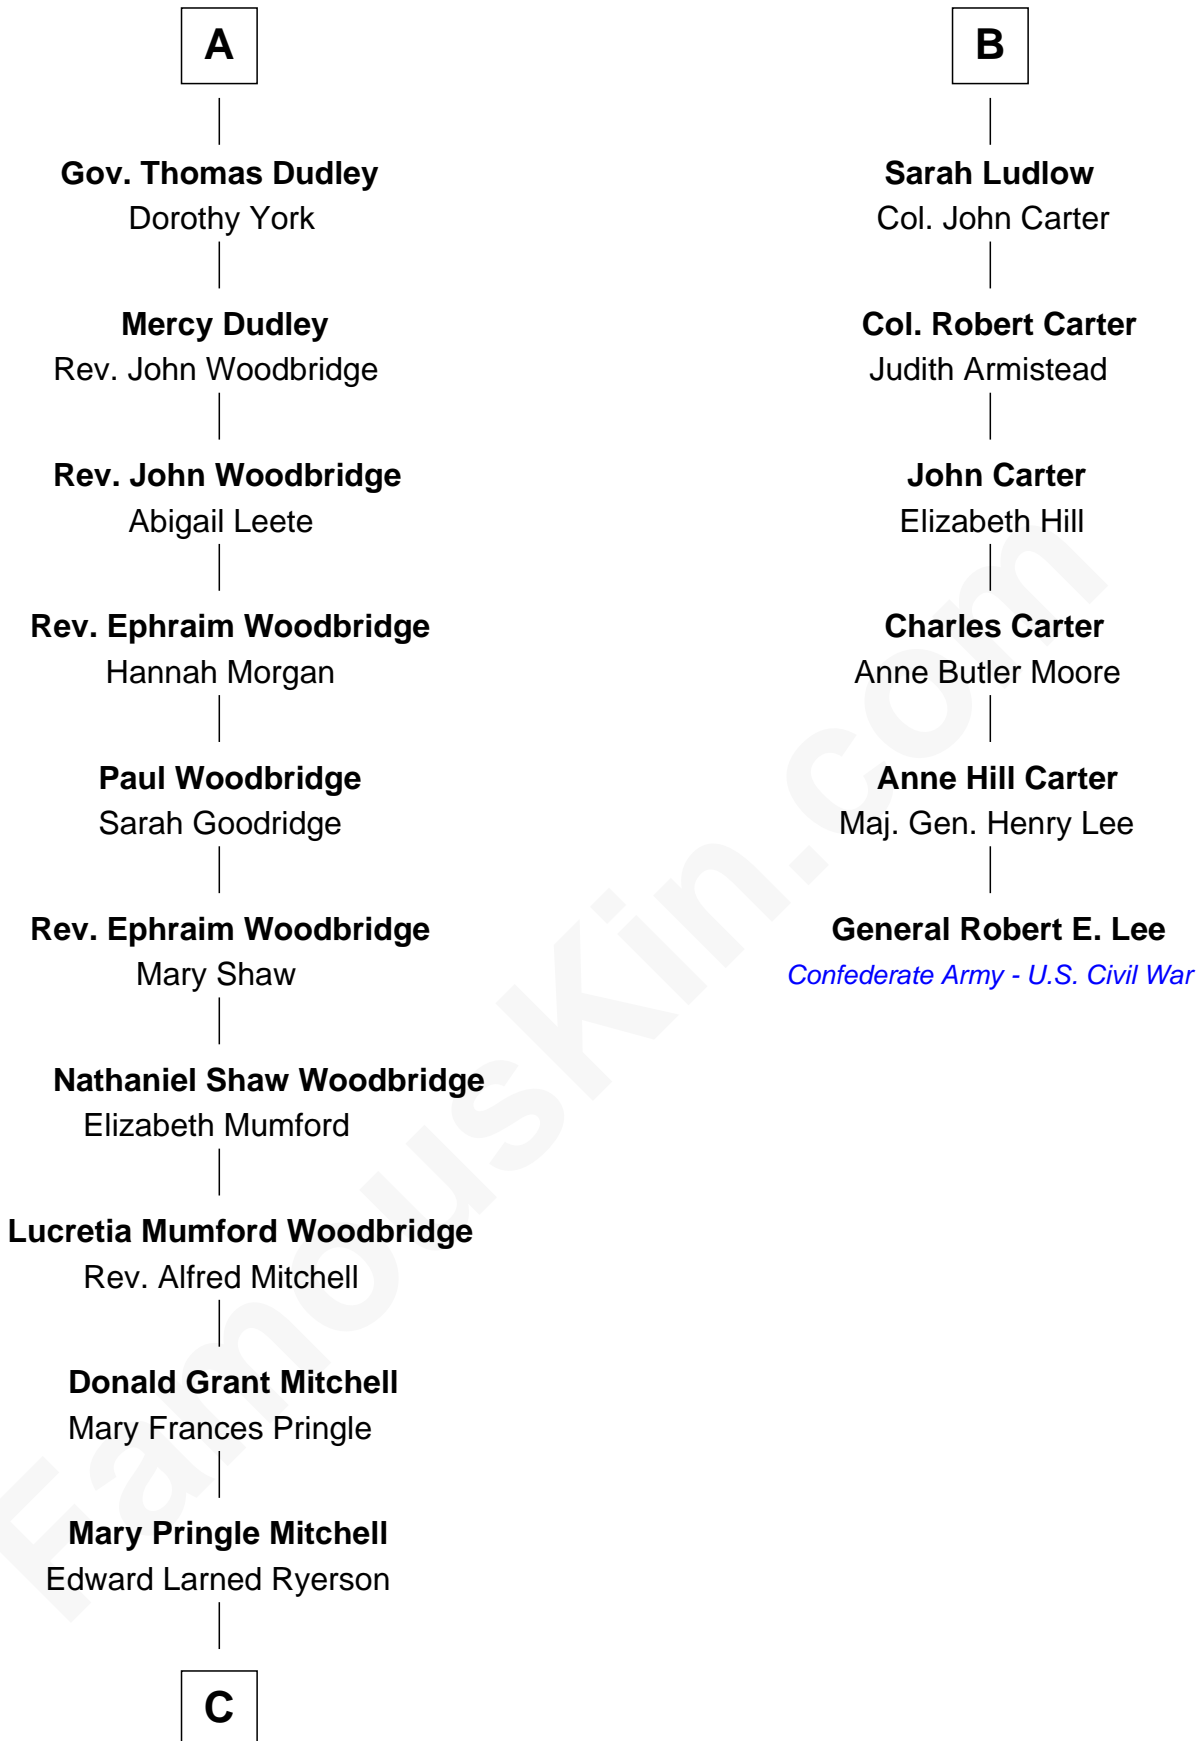

FamousKin.com
Relationship Chart of
Paget Brewster
TV Actress

12th cousin 8 times removed of
General Robert E. Lee
Confederate Army - U.S. Civil War

C

—
Donald Mitchell Ryerson

Isabelle McGenniss

—
Joan Ryerson

George Washington Wales Brewster

—
Galen Brewster

Hathaway Tew

—
Paget Brewster

TV Actress

FamousKin.com