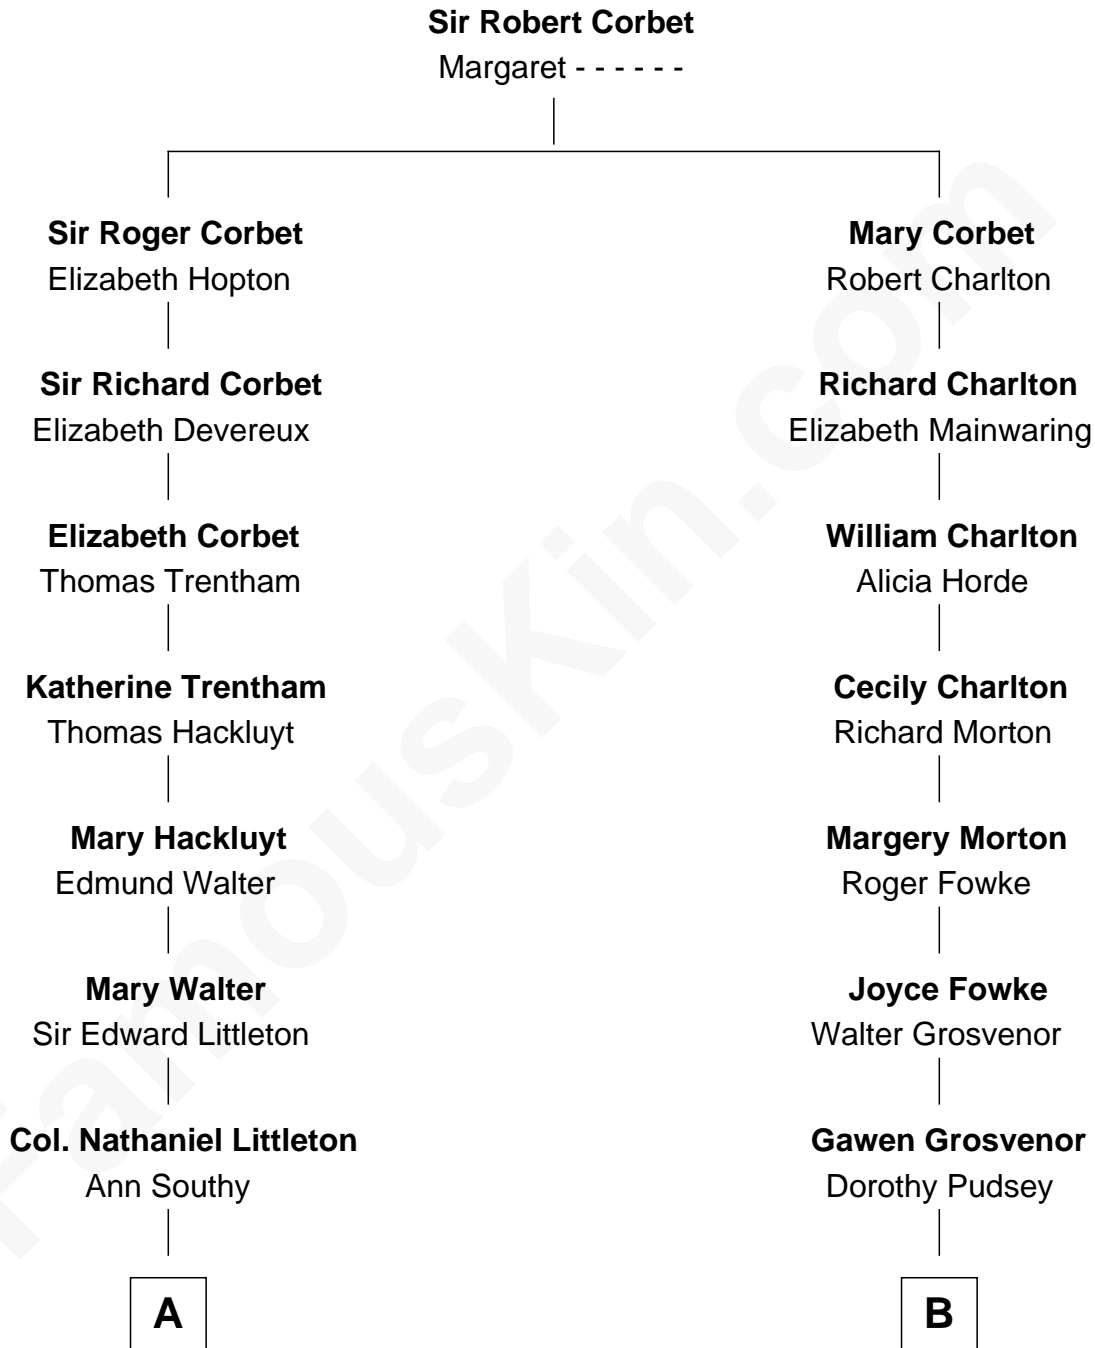

FamousKin.com
Relationship Chart of
Paget Brewster
TV Actress

13th cousin 4 times removed of
General Robert E. Lee
Confederate Army - U.S. Civil War

A

Esther Littleton
Col. John Robins

Esther Robins
Arthur Denwood

Elizabeth Denwood
David Wilson

Samuel Wilson
Margaret Custis

Col. John Custis Wilson
Margaret Custis

Henry Parke Custis Wilson
Susan Savage

Susan Savage Wilson
John Ledyard Hodge

Ellen Mackenzie Hodge
Dr. George Washington Wales Brewster

George Washington Wales Brewster
Joan Ryerson

Galen Brewster
Hathaway Tew

Paget Brewster
TV Actress

Paget Brewster photo by [Jonathan Reilly](#) (CC BY-SA 2.0)

B

Winifred Grosvenor
Thomas Corbin

Henry Corbin
Alice Eltonhead