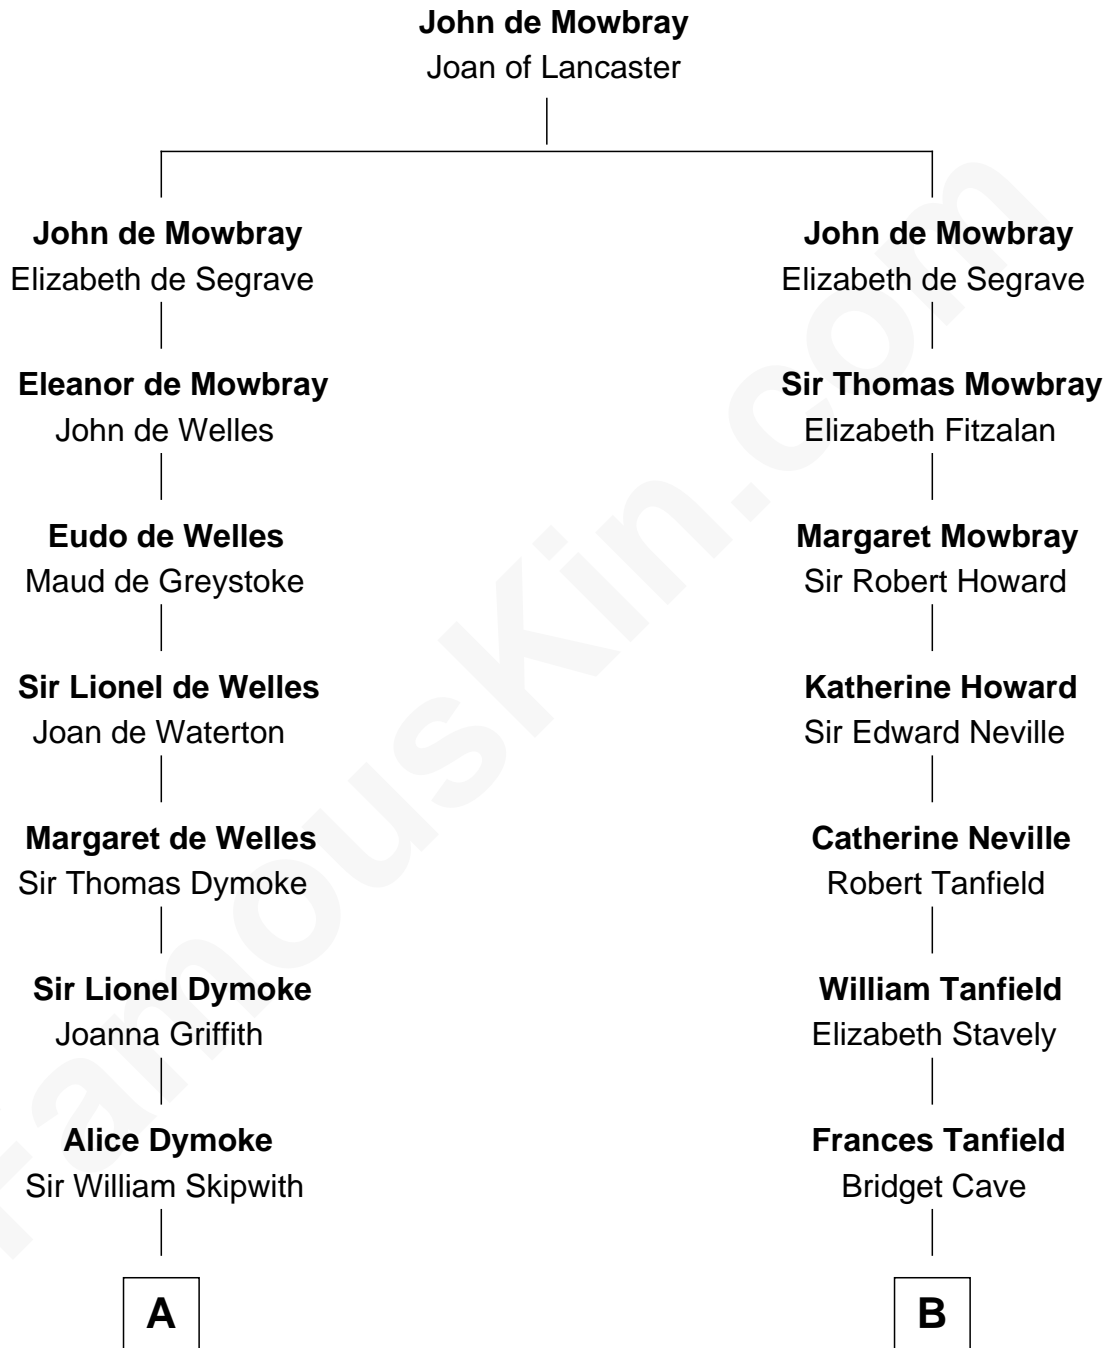

FamousKin.com
Relationship Chart of
Paget Brewster
TV Actress

16th cousin 4 times removed of
General Robert E. Lee
Confederate Army - U.S. Civil War

C

—
Donald Mitchell Ryerson

Isabelle McGenniss

—
Joan Ryerson

George Washington Wales Brewster

—
Galen Brewster

Hathaway Tew

—
Paget Brewster

TV Actress

FamousKin.com