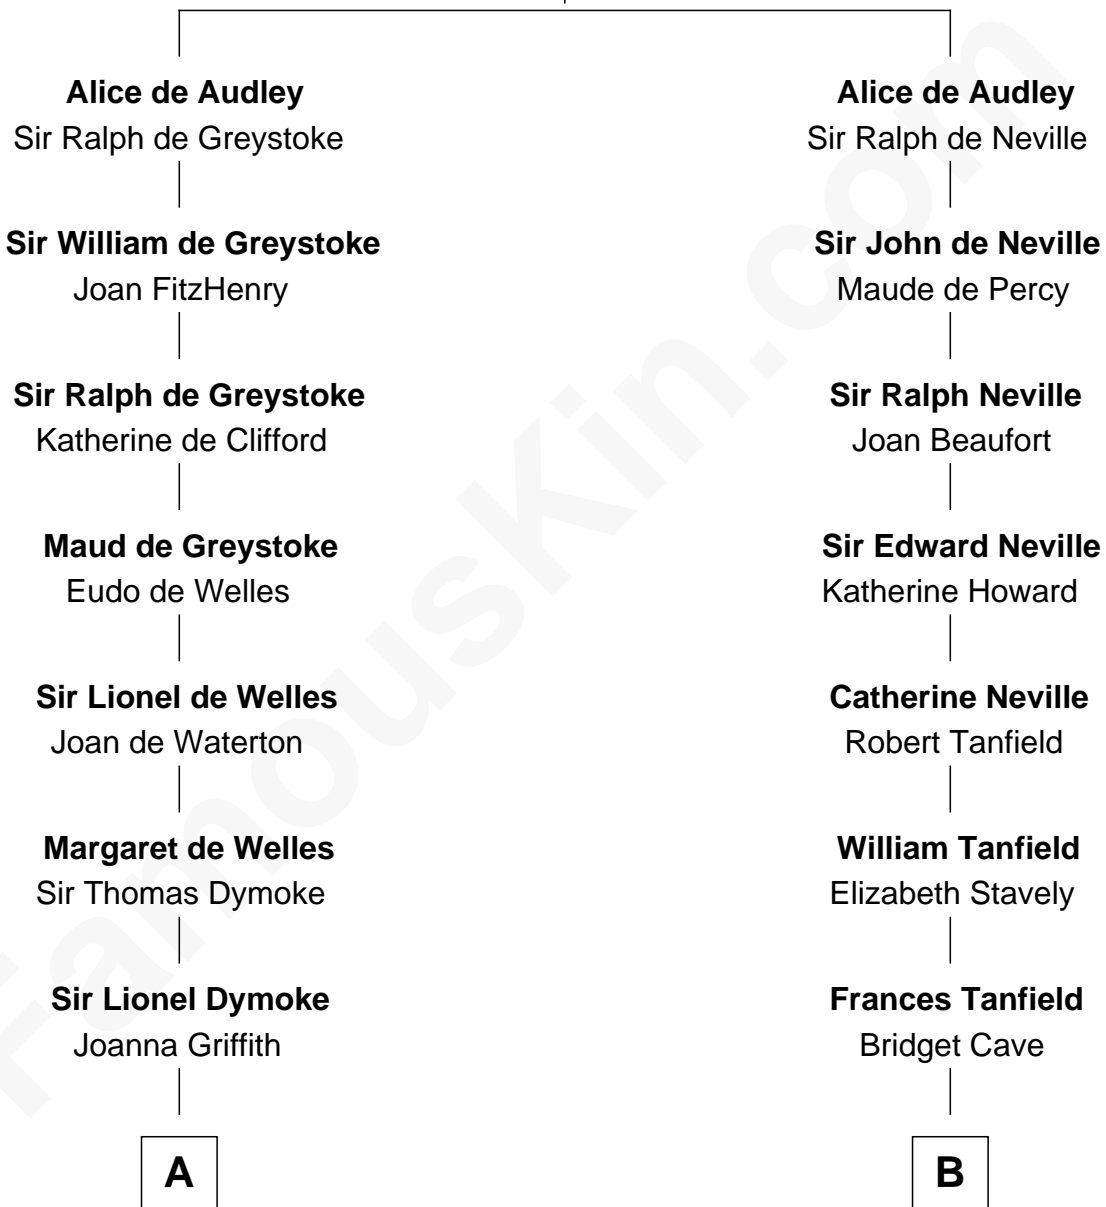

FamousKin.com
Relationship Chart of
Paget Brewster
TV Actress

16th cousin 5 times removed of
General Robert E. Lee
Confederate Army - U.S. Civil War

Sir Hugh I de Audley
 Iseult de Mortimer

C

Edward Larned Ryerson

Mary Pringle Mitchell

Donald Mitchell Ryerson

Isabelle McGenniss

Joan Ryerson

George Washington Wales Brewster

Galen Brewster

Hathaway Tew

Paget Brewster