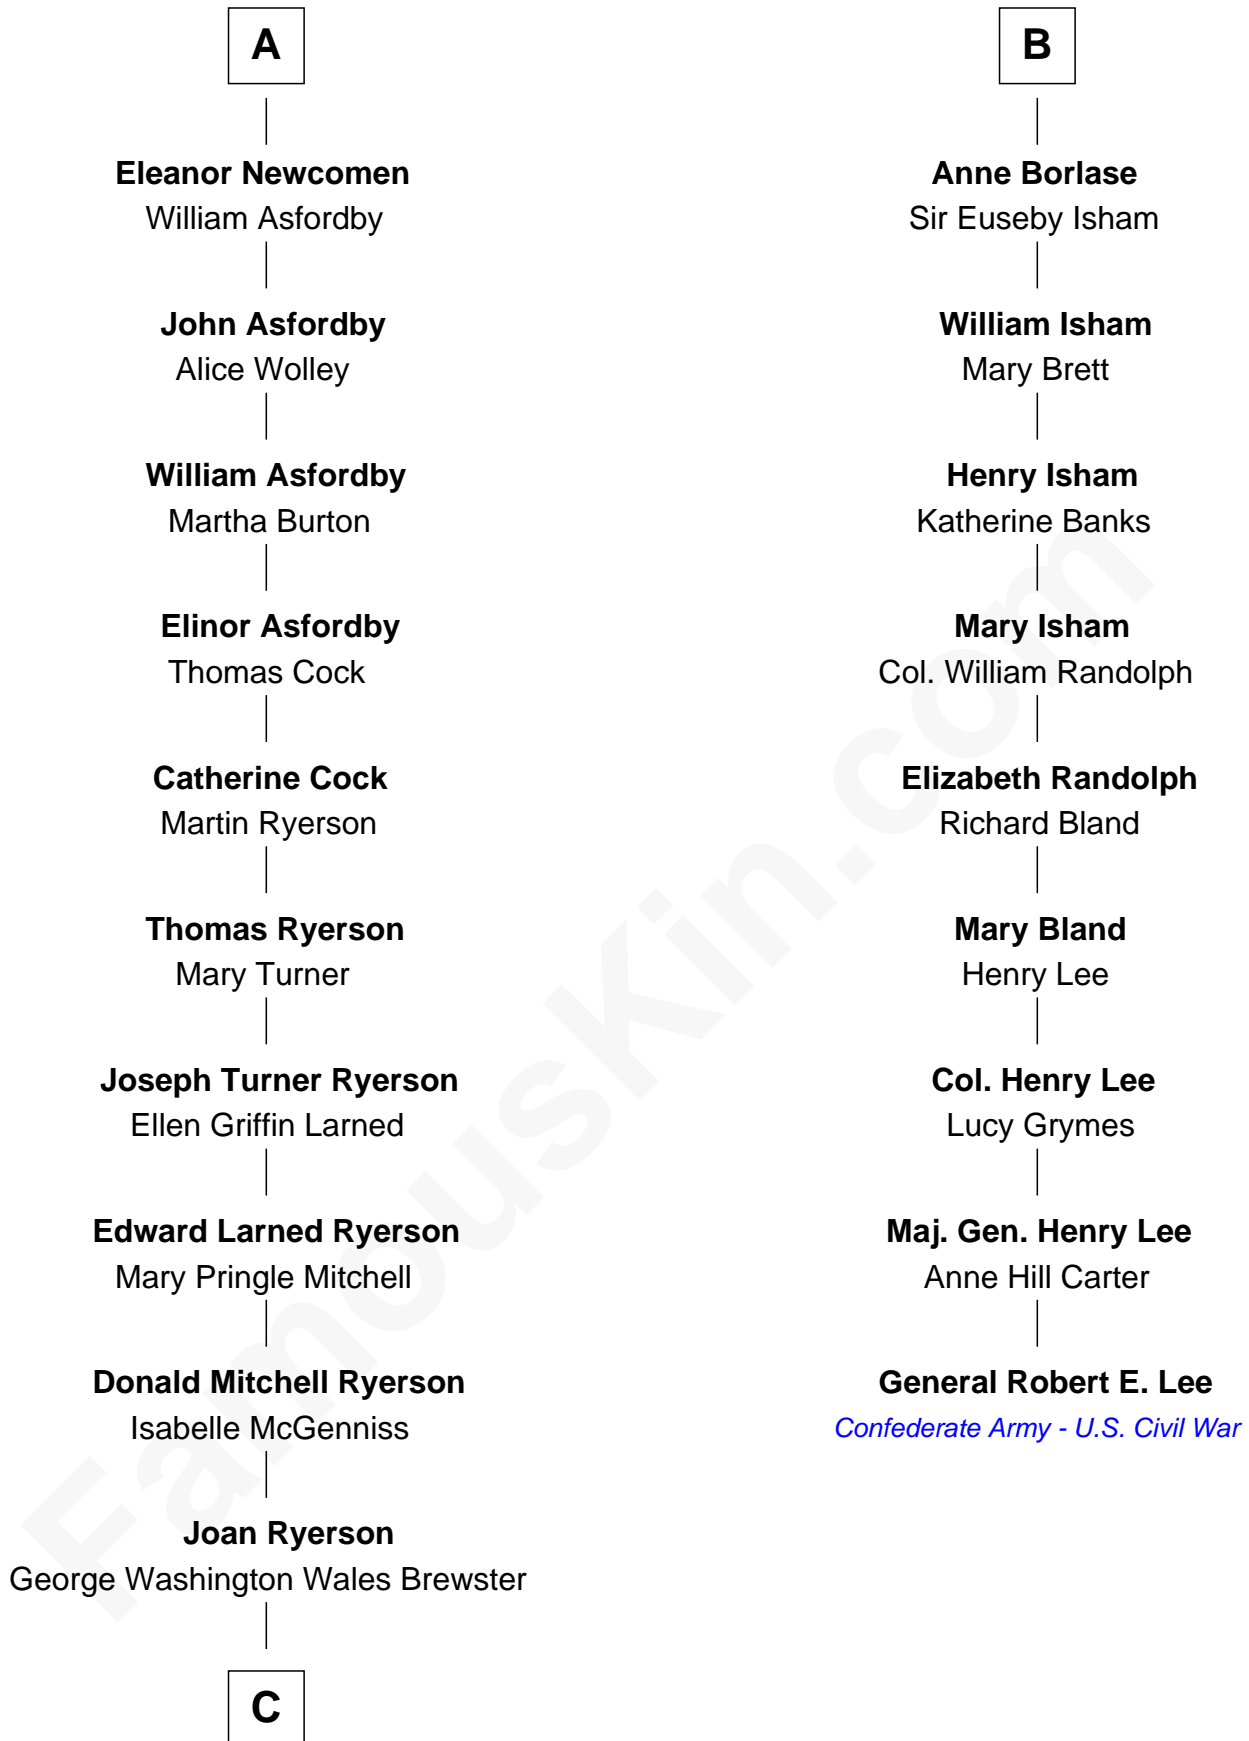

FamousKin.com
Relationship Chart of
Paget Brewster
TV Actress

15th cousin 3 times removed of
General Robert E. Lee
Confederate Army - U.S. Civil War

C

Galen Brewster
Hathaway Tew

Paget Brewster
TV Actress