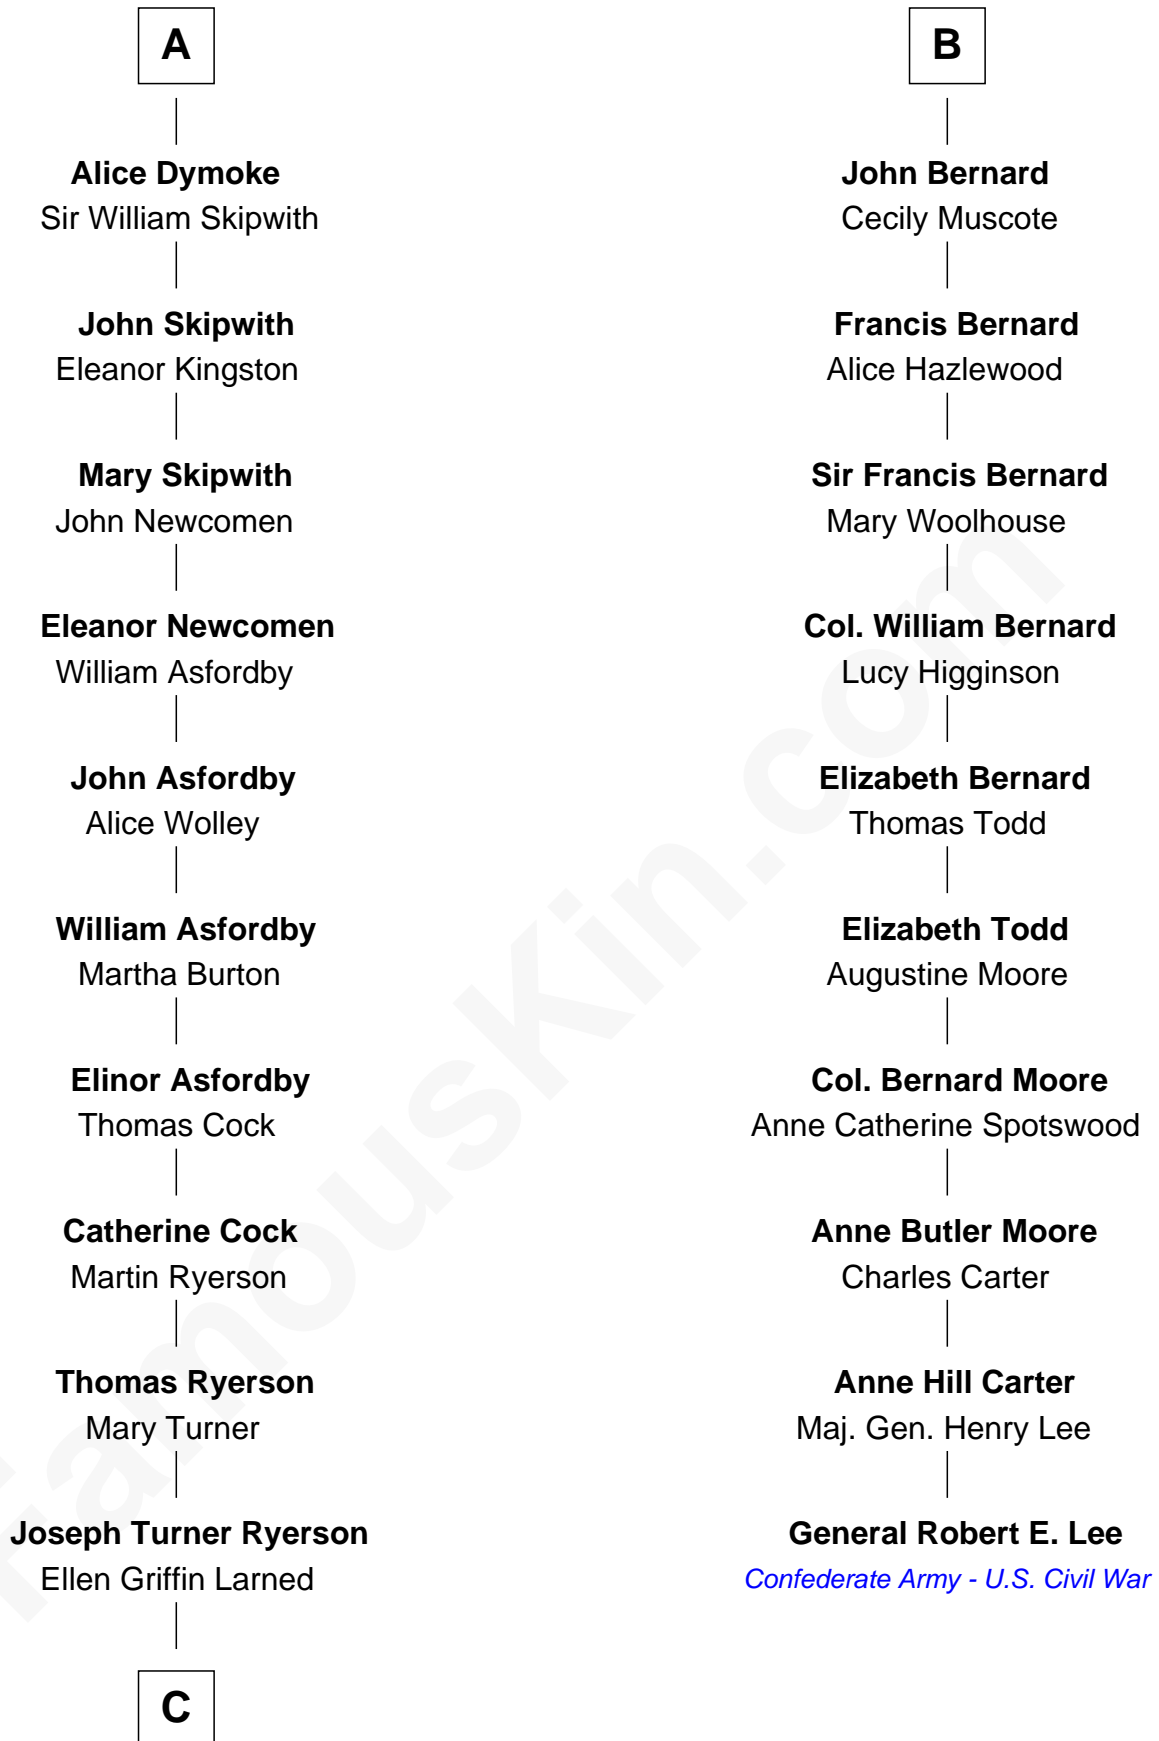

FamousKin.com
Relationship Chart of
Paget Brewster
TV Actress

16th cousin 5 times removed of
General Robert E. Lee
Confederate Army - U.S. Civil War

C

Edward Larned Ryerson

Mary Pringle Mitchell

Donald Mitchell Ryerson

Isabelle McGenniss

Joan Ryerson

George Washington Wales Brewster

Galen Brewster

Hathaway Tew

Paget Brewster

TV Actress