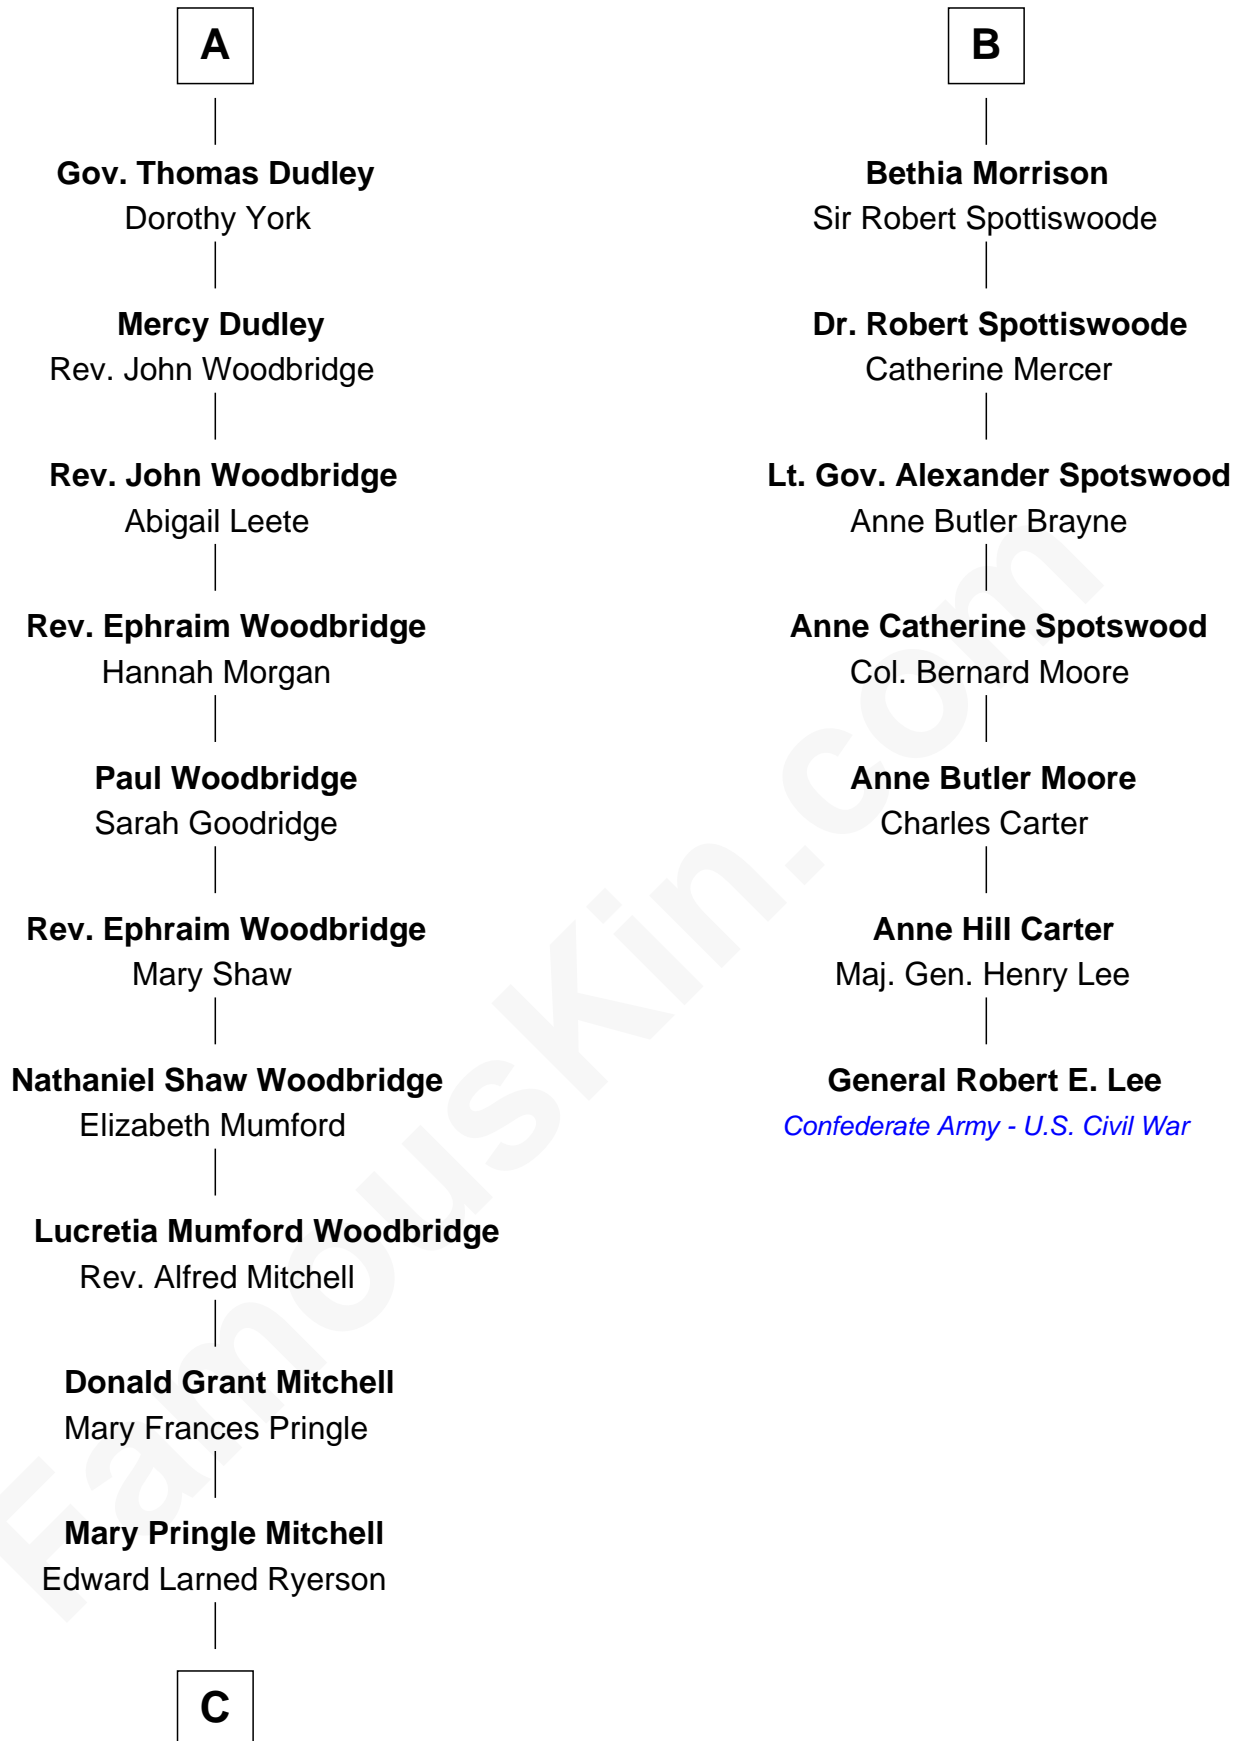

FamousKin.com
Relationship Chart of
Paget Brewster
TV Actress

13th cousin 7 times removed of
General Robert E. Lee
Confederate Army - U.S. Civil War

Sir Thomas de Holand
 Alice Fitzalan

C

—
Donald Mitchell Ryerson

Isabelle McGenniss

—
Joan Ryerson

George Washington Wales Brewster

—
Galen Brewster

Hathaway Tew

—
Paget Brewster

TV Actress

FamousKin.com