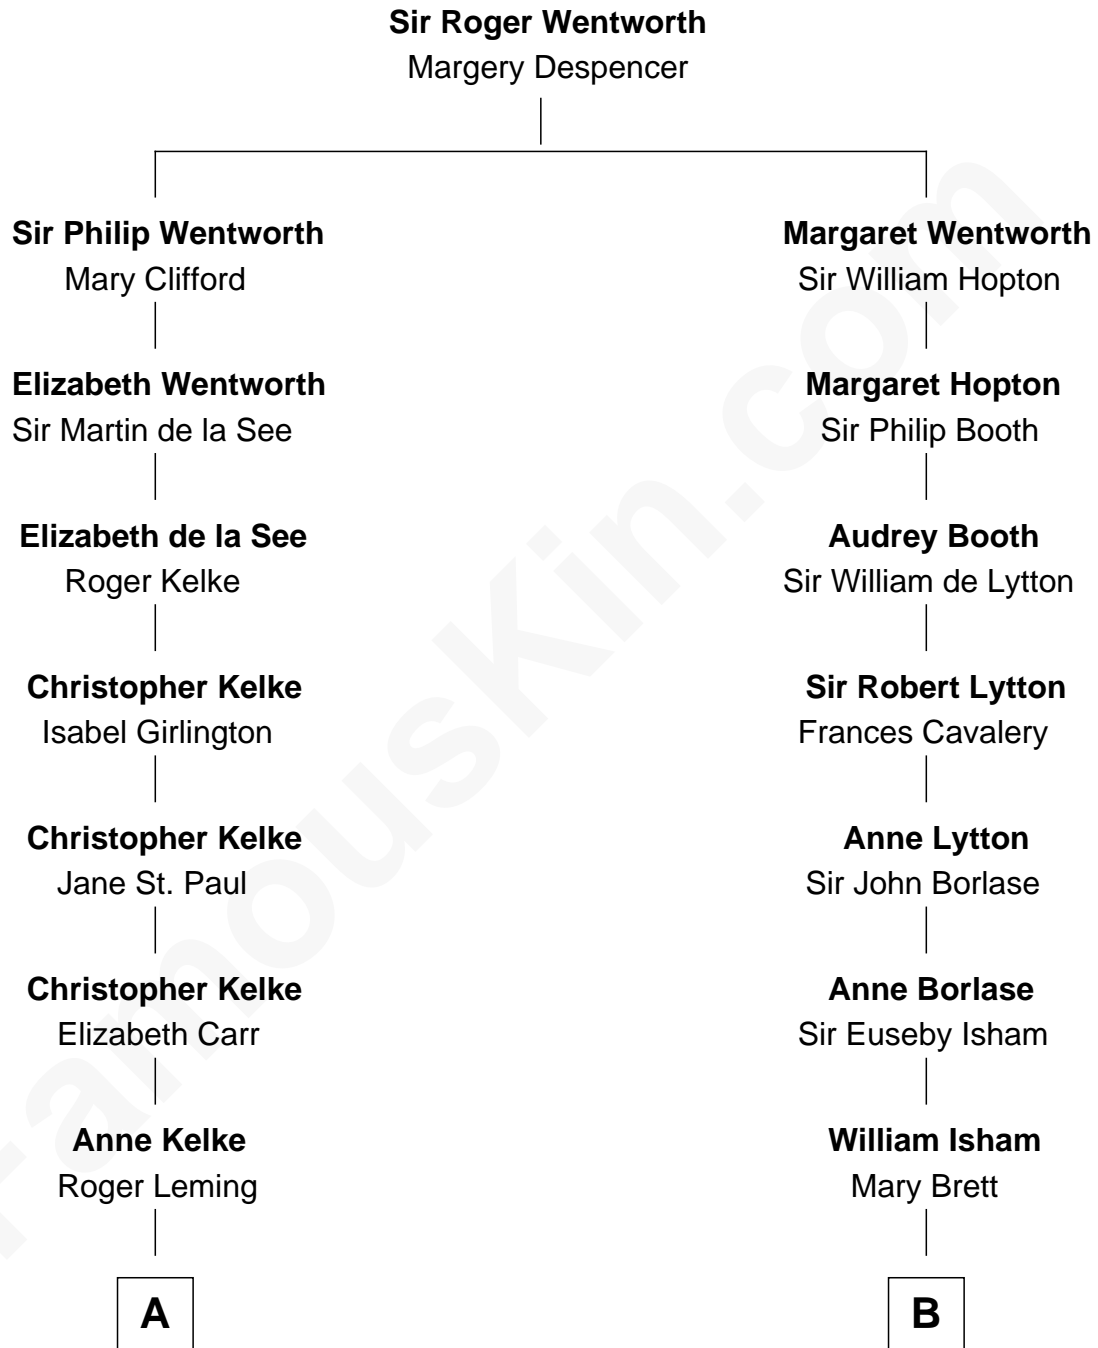

**FamousKin.com**  
**Relationship Chart of**  
**Paget Brewster**  
*TV Actress*

13th cousin 5 times removed of  
**General Robert E. Lee**  
*Confederate Army - U.S. Civil War*

**C**

**Galen Brewster**  
Hathaway Tew

**Paget Brewster**  
*TV Actress*

FamousKin.com