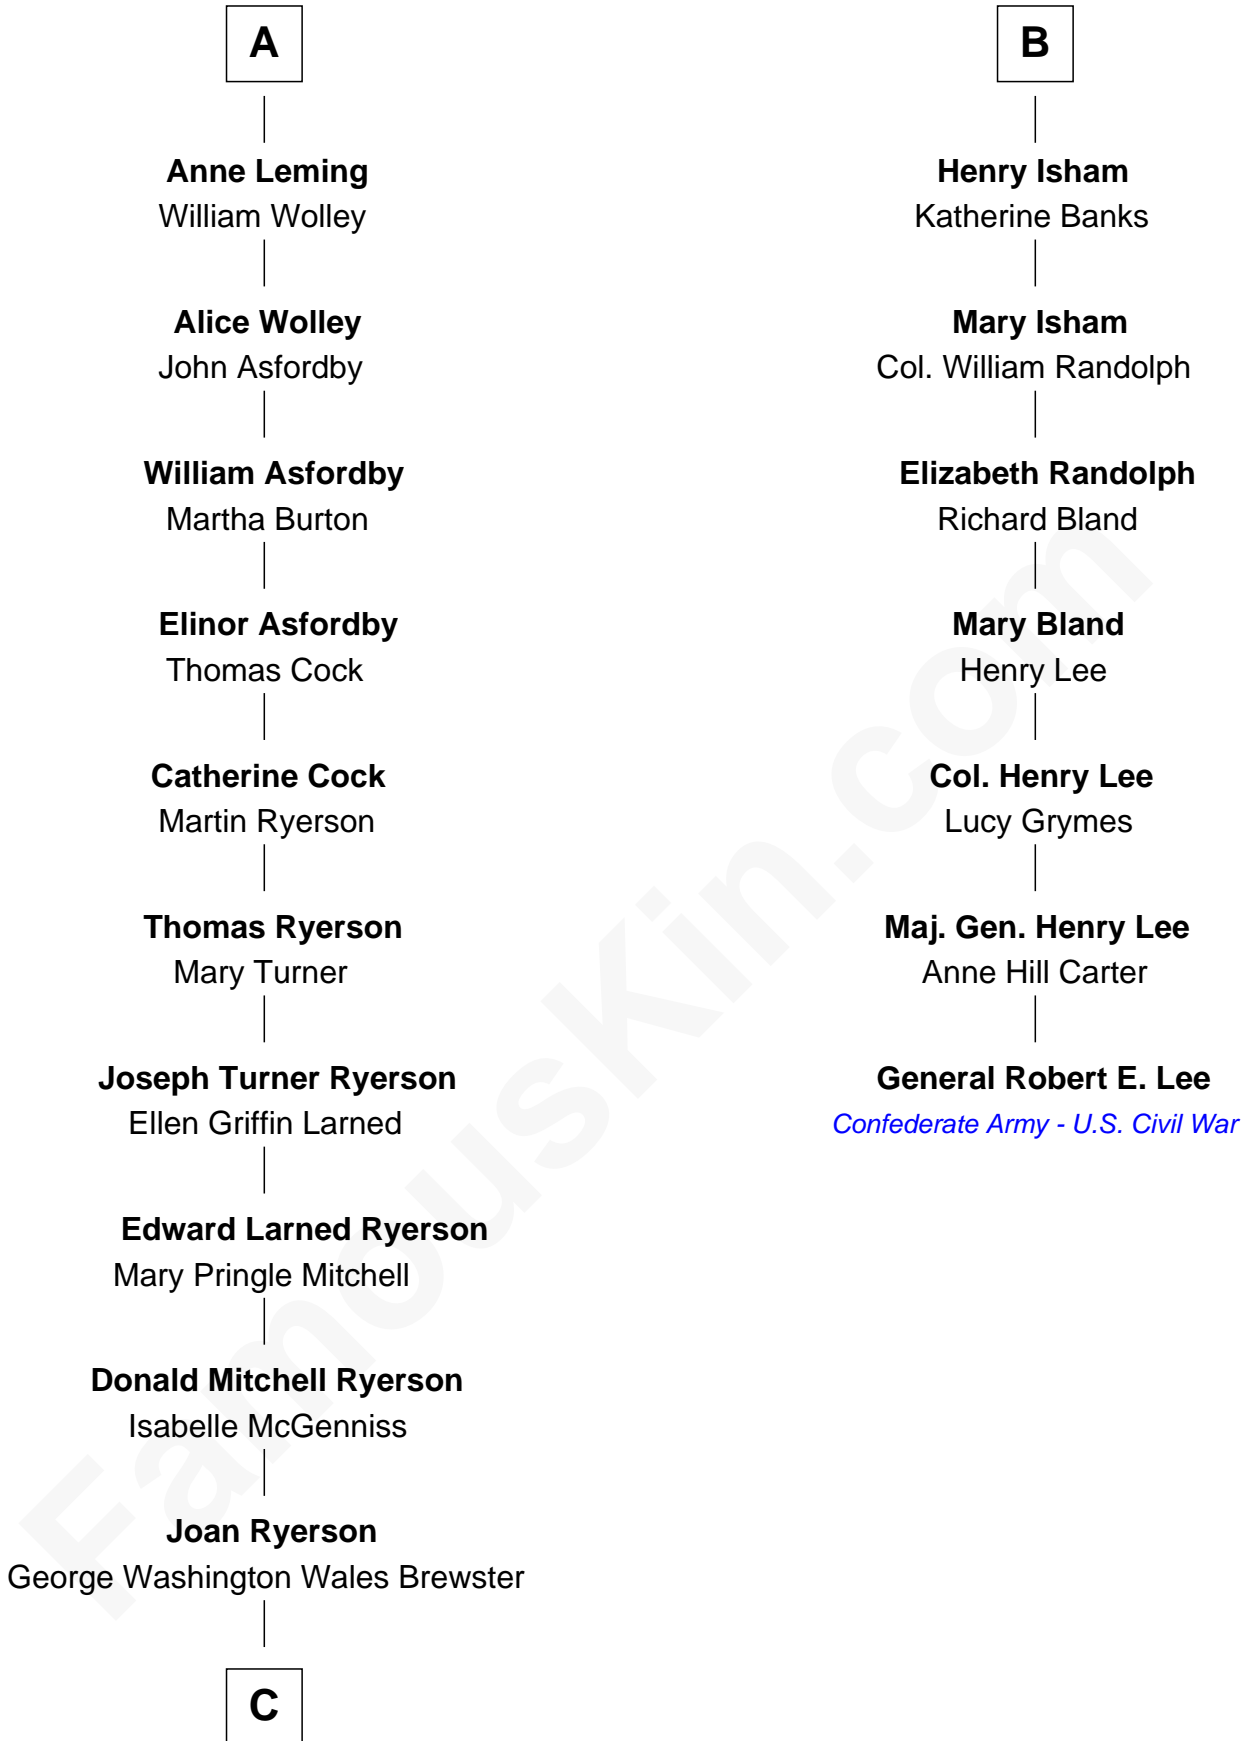

**FamousKin.com**  
**Relationship Chart of**  
**Paget Brewster**  
*TV Actress*

13th cousin 5 times removed of  
**General Robert E. Lee**  
*Confederate Army - U.S. Civil War*

**C**

**Galen Brewster**  
Hathaway Tew

**Paget Brewster**  
*TV Actress*

FamousKin.com