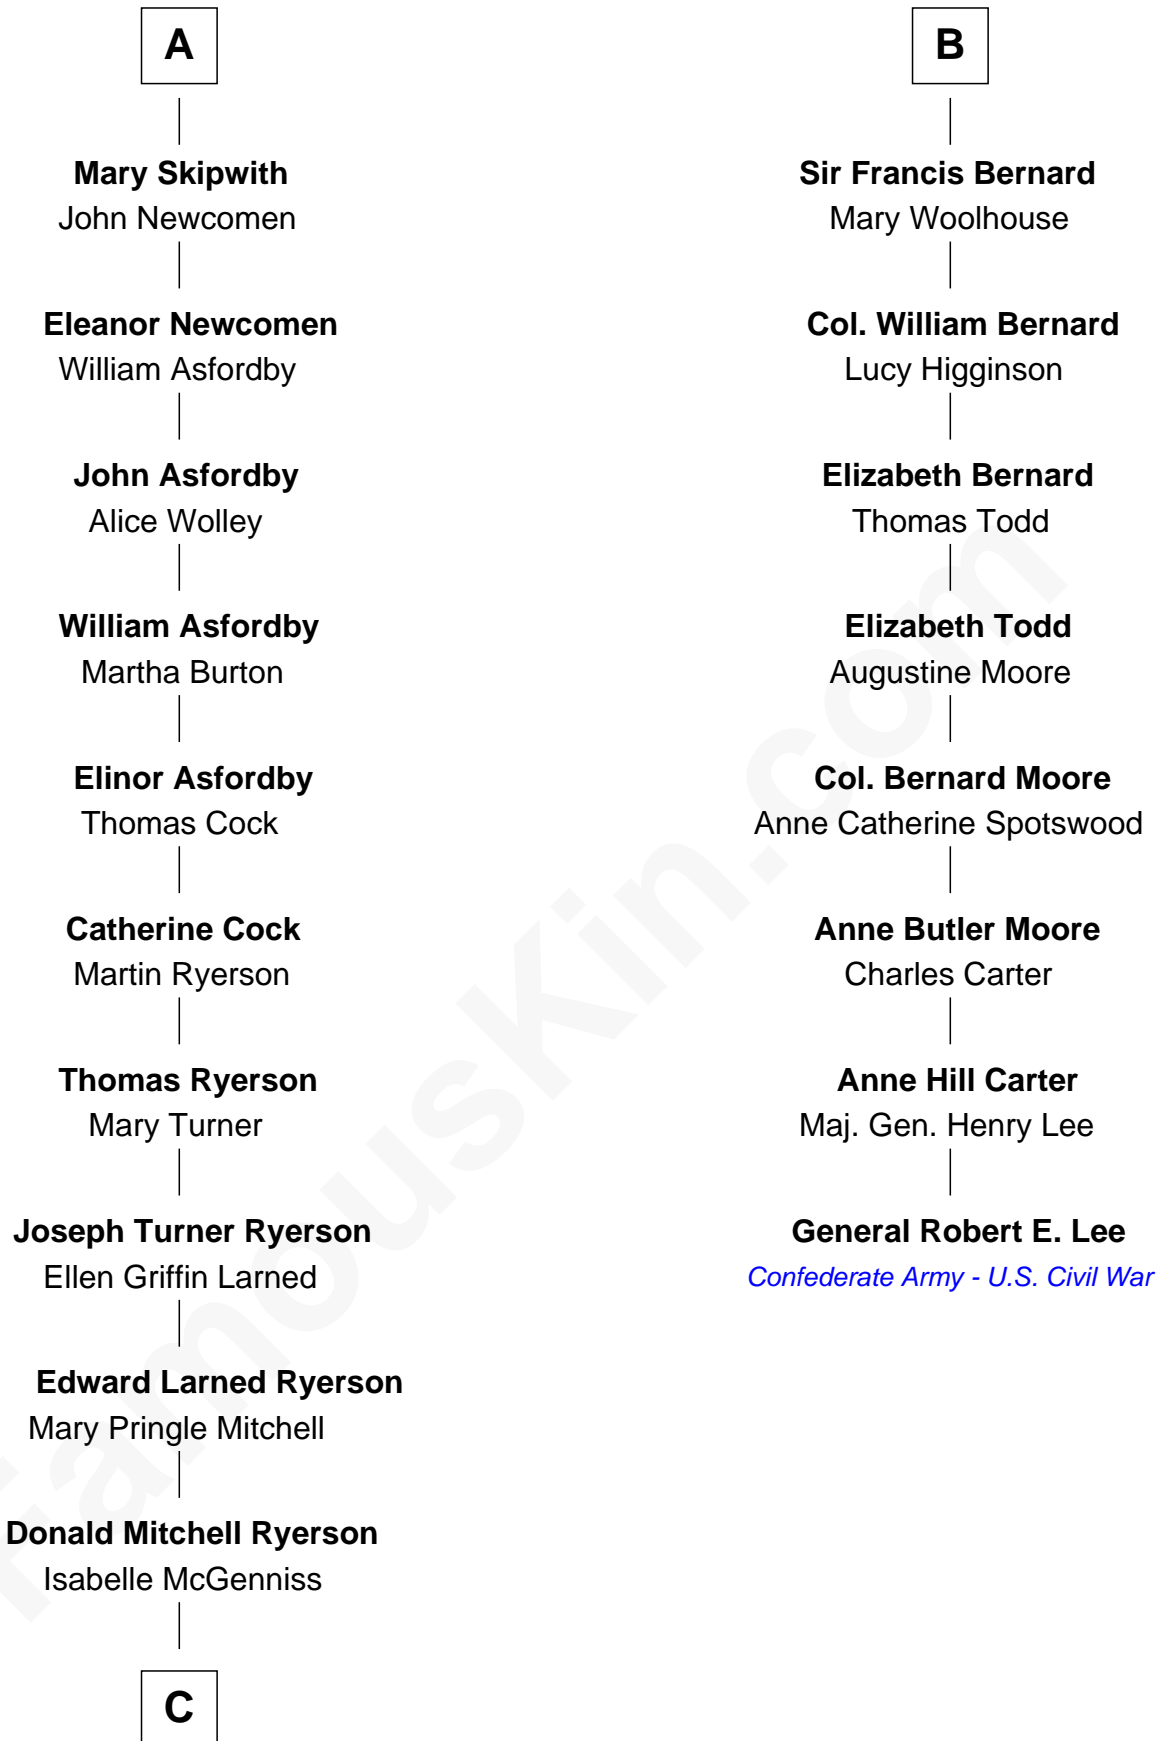

FamousKin.com
Relationship Chart of
Paget Brewster
TV Actress

14th cousin 5 times removed of
General Robert E. Lee
Confederate Army - U.S. Civil War

C

—
Joan Ryerson

George Washington Wales Brewster

—
Galen Brewster

Hathaway Tew

—
Paget Brewster

TV Actress

FamousKin.com