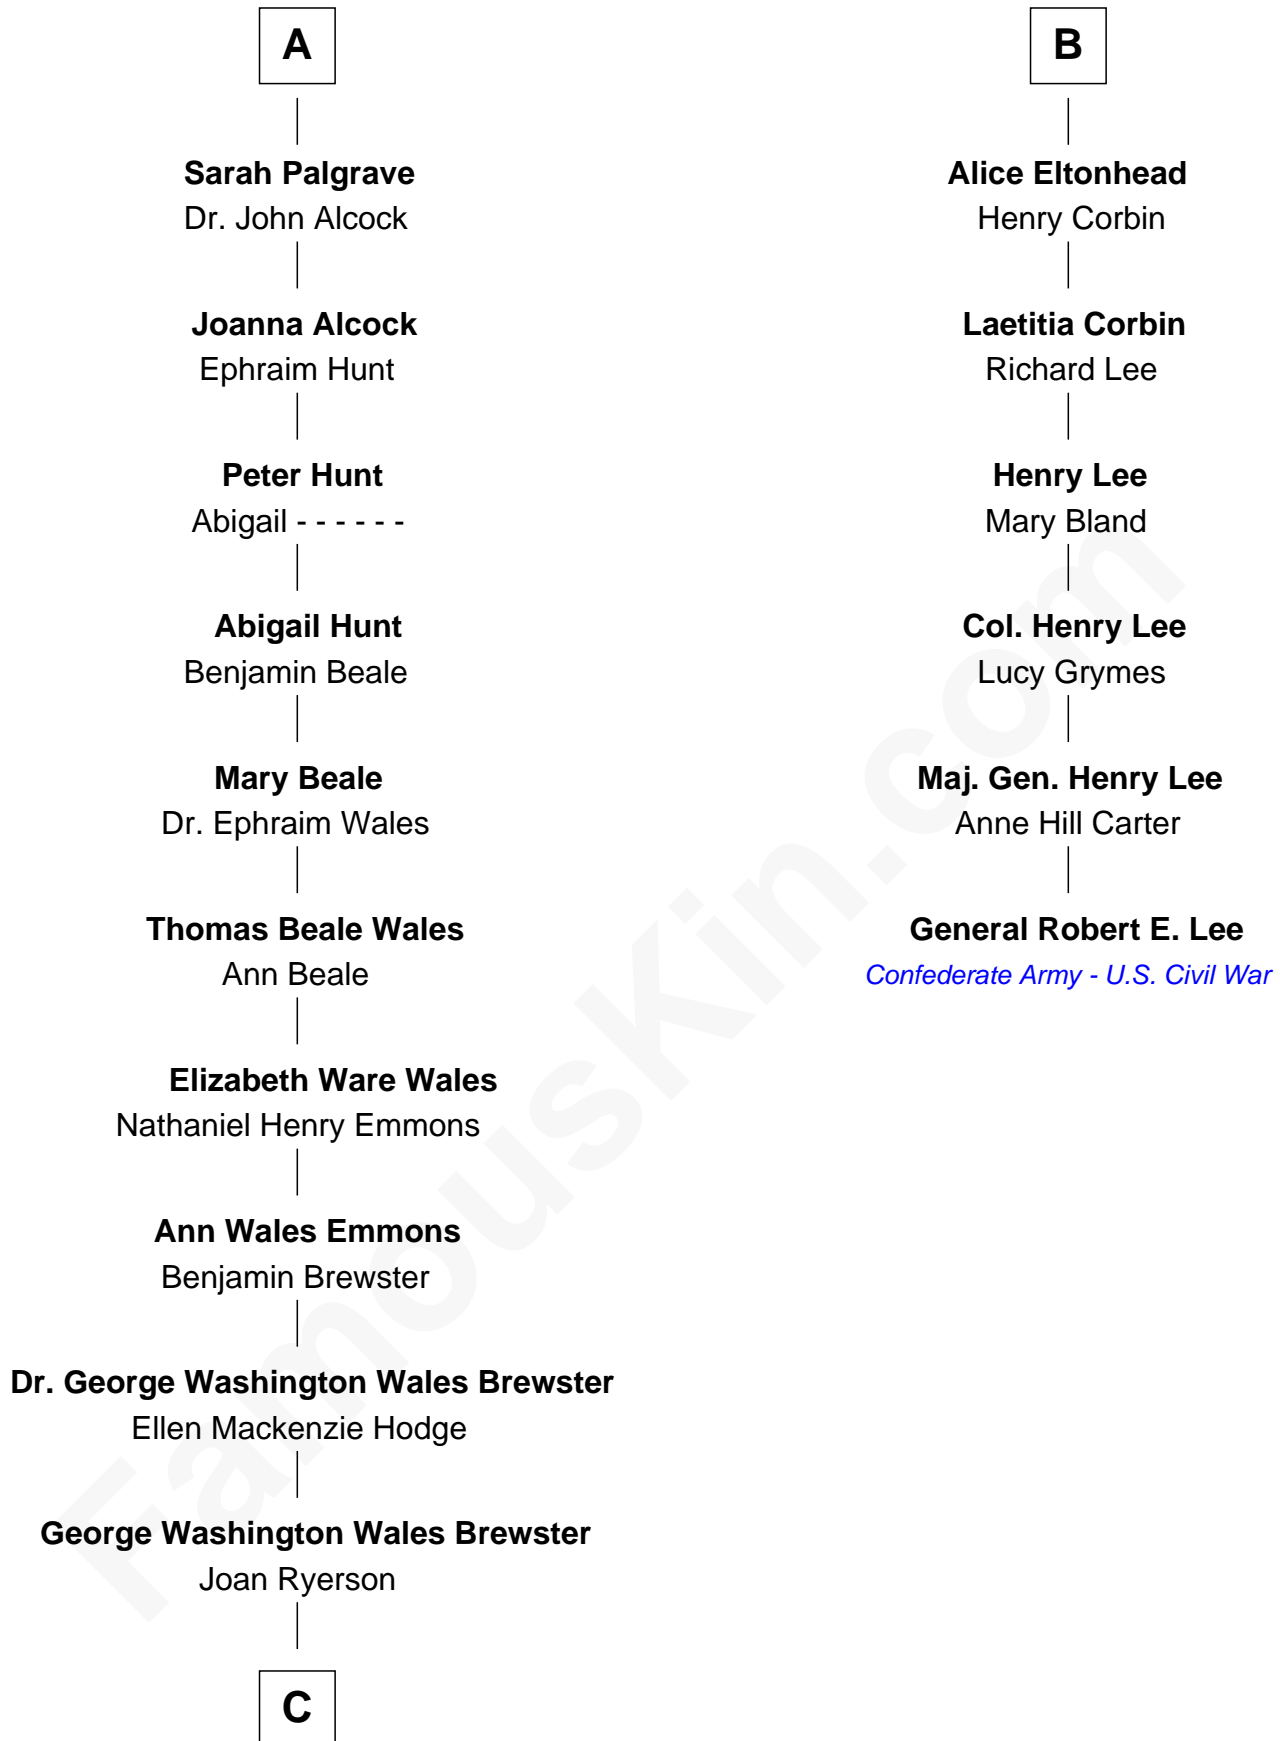

FamousKin.com
Relationship Chart of
Paget Brewster
TV Actress

12th cousin 6 times removed of
General Robert E. Lee
Confederate Army - U.S. Civil War

C

—
Galen Brewster
Hathaway Tew

—
Paget Brewster
TV Actress

FamousKin.com