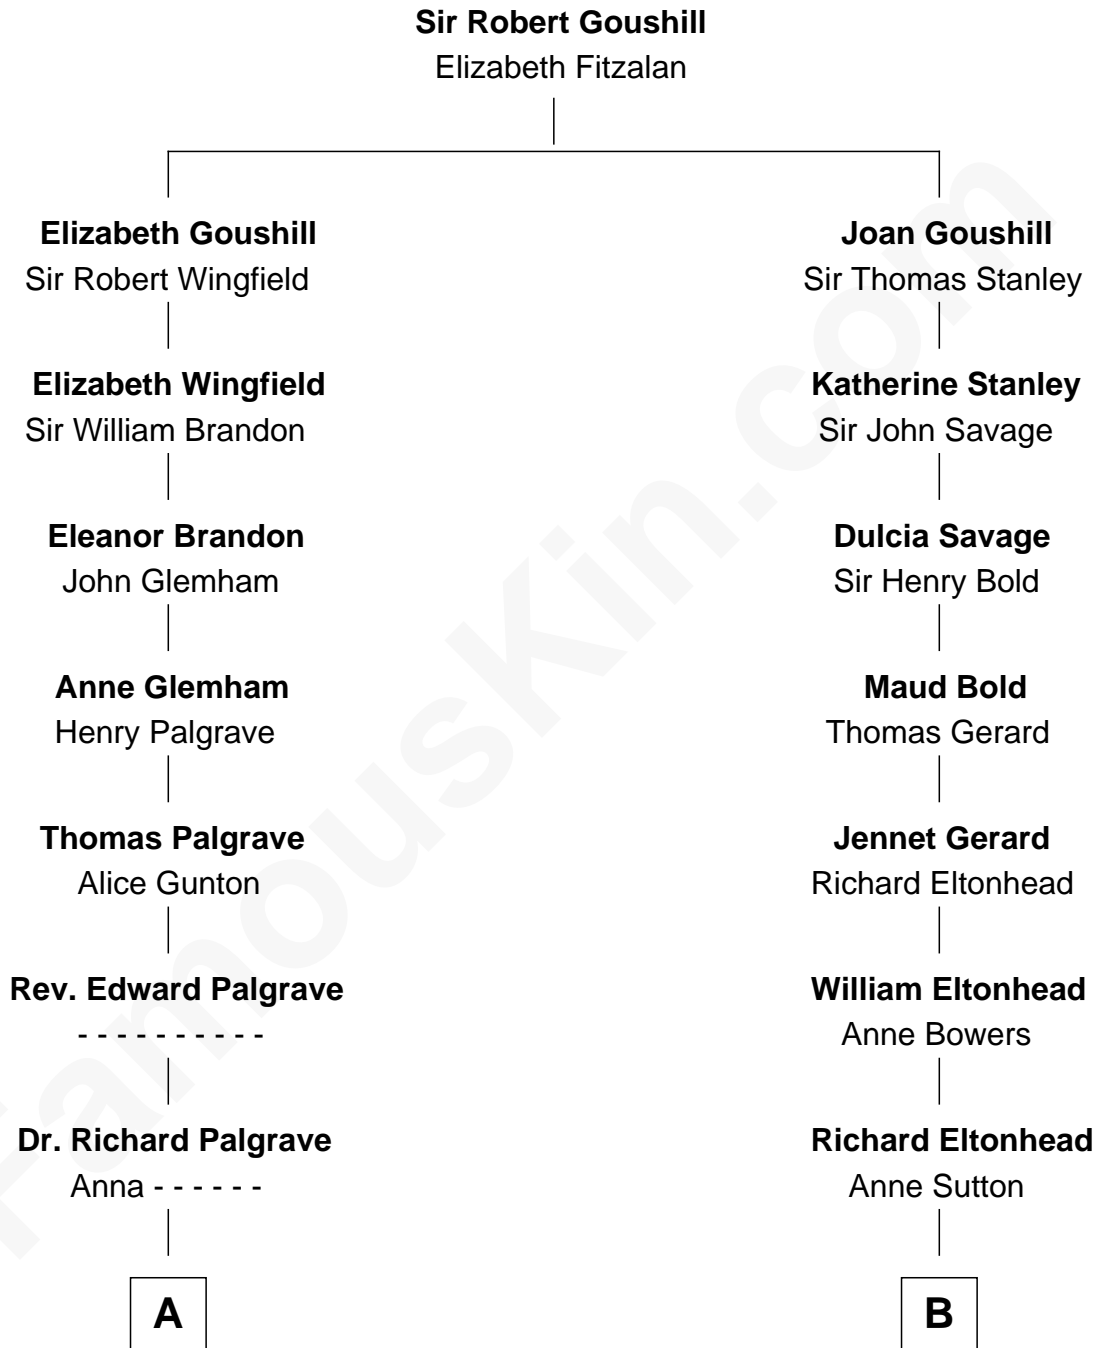

FamousKin.com
Relationship Chart of
Paget Brewster
TV Actress

12th cousin 6 times removed of
General Robert E. Lee
Confederate Army - U.S. Civil War

C

—
Galen Brewster
Hathaway Tew

—
Paget Brewster
TV Actress

FamousKin.com