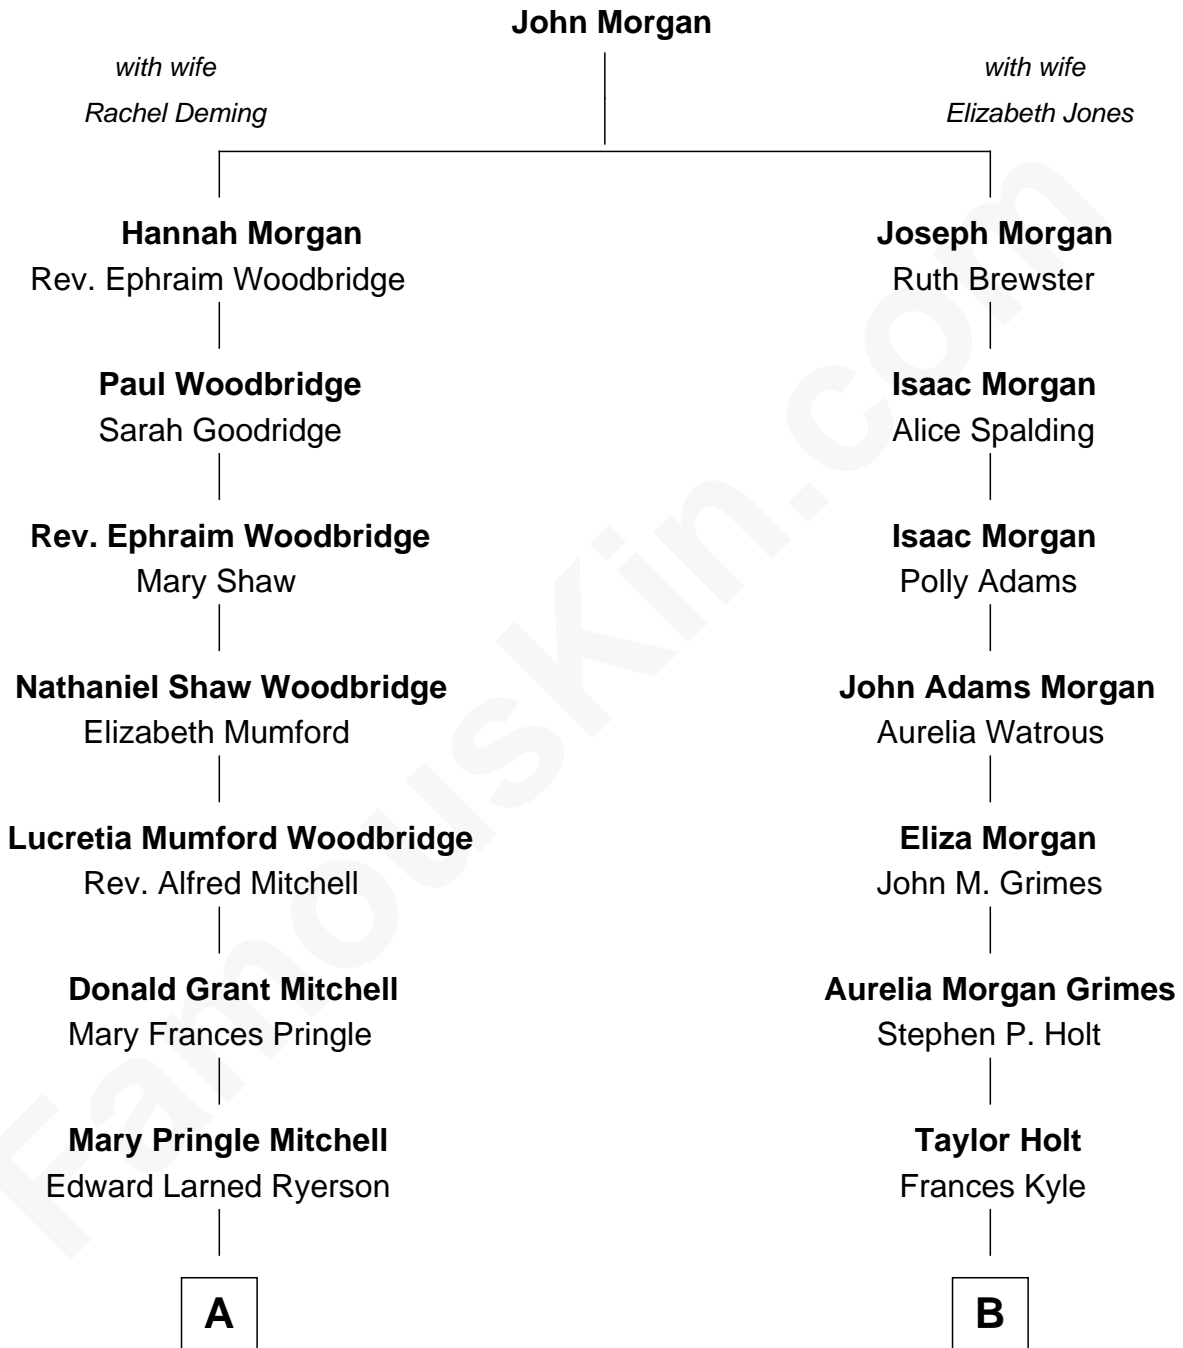

# FamousKin.com Relationship Chart of

**Paget Brewster**  
TV Actress

9th cousin 1 time removed of

**Linda Hamilton**  
TV and Movie Actress

**A**

**Donald Mitchell Ryerson**

Isabelle McGenniss

**Joan Ryerson**

George Washington Wales Brewster

**Galen Brewster**

Hathaway Tew

**Paget Brewster**

*TV Actress*

**B**

**Dr. Richard Huckstep Holt**

Mildred Alberta Derby

**Barbara Kyle Holt**

Dr. Carroll Stanford Hamilton

**Linda Hamilton**

*TV and Movie Actress*