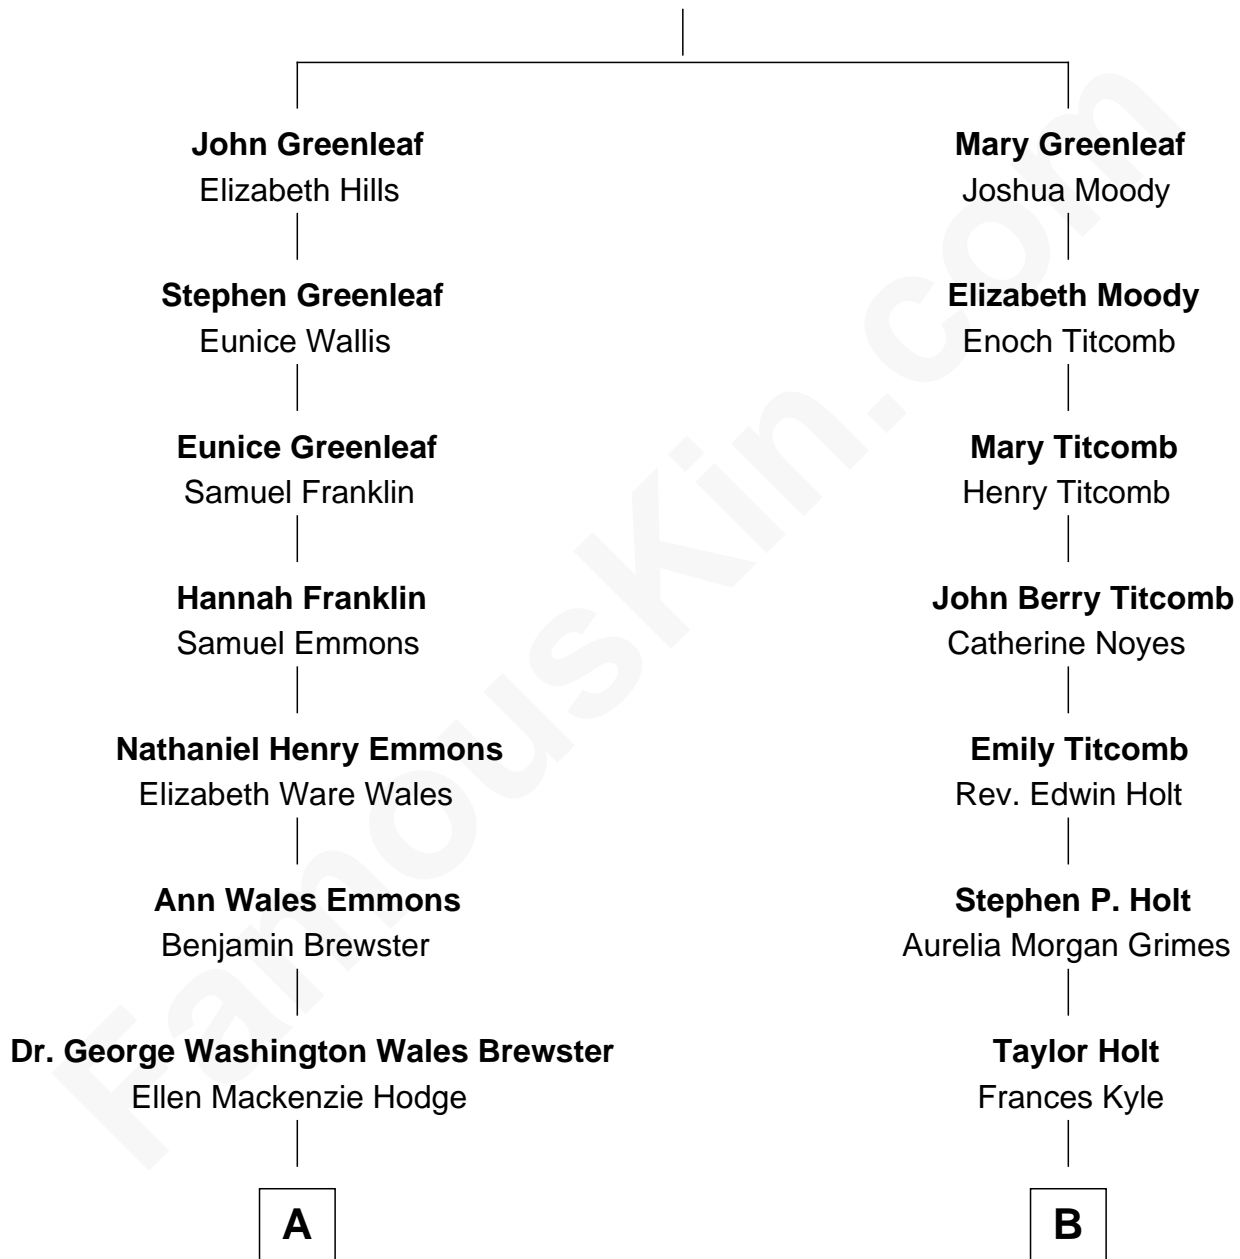

FamousKin.com Relationship Chart of

Paget Brewster

TV Actress

9th cousin of

Linda Hamilton

TV and Movie Actress

Stephen Greenleaf

Elizabeth Coffin

A

George Washington Wales Brewster

Joan Ryerson

Galen Brewster

Hathaway Tew

Paget Brewster

TV Actress

B

Dr. Richard Huckstep Holt

Mildred Alberta Derby

Barbara Kyle Holt

Dr. Carroll Stanford Hamilton

Linda Hamilton

TV and Movie Actress

FamousKin.com