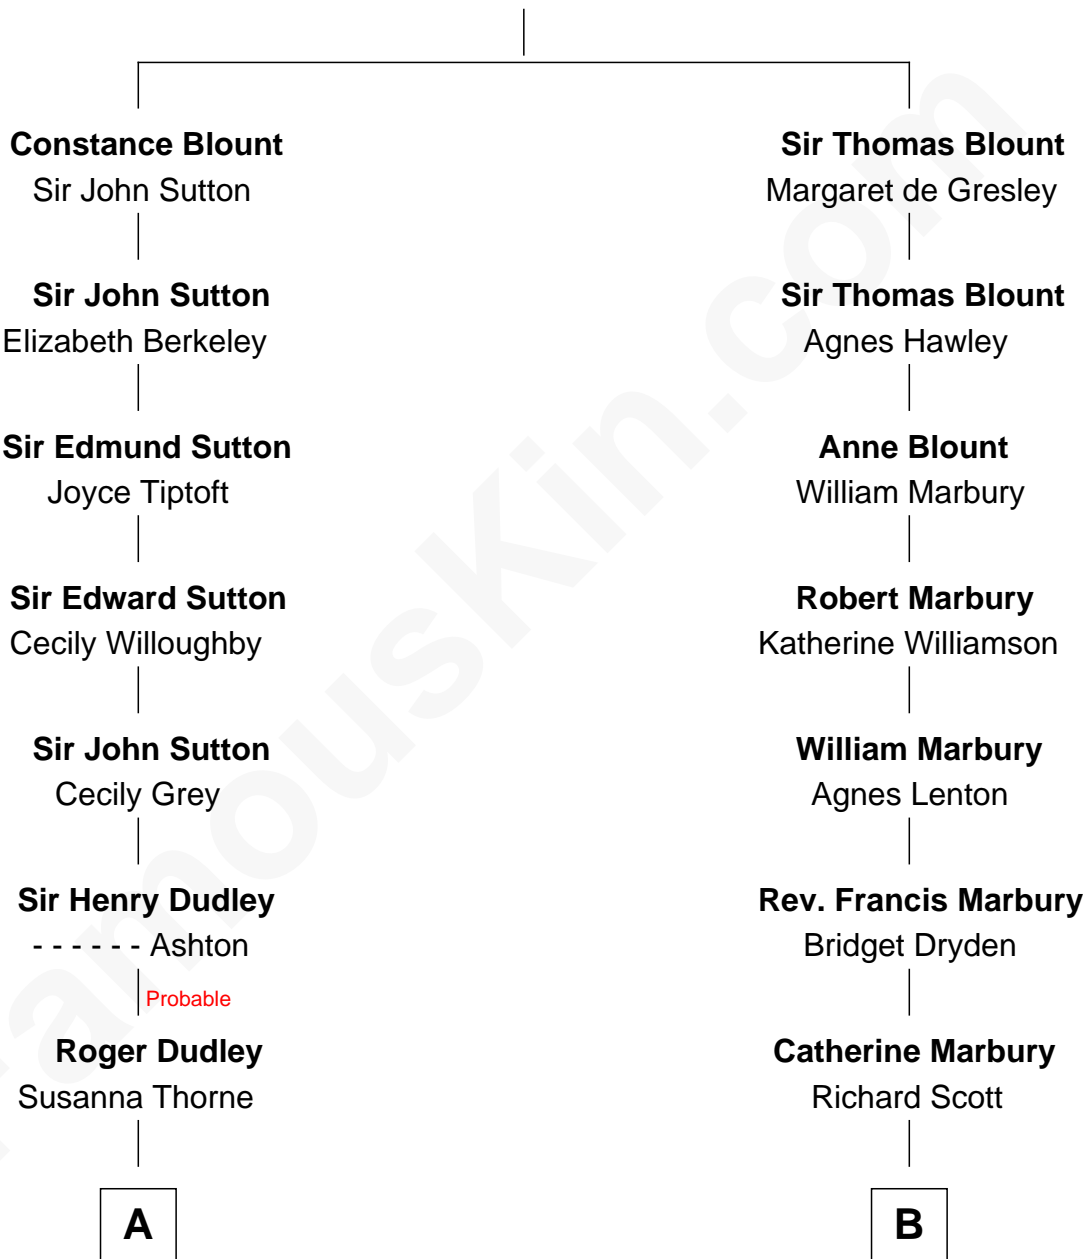

# FamousKin.com Relationship Chart of

**Paget Brewster**

*TV Actress*

16th cousin 4 times removed of

**Amelia Earhart**

*Aviation Pioneer*

**Sir Walter Blount**

Sancha de Ayala

**C**

—  
**Donald Mitchell Ryerson**

Isabelle McGenniss

—  
**Joan Ryerson**

George Washington Wales Brewster

—  
**Galen Brewster**

Hathaway Tew

—  
**Paget Brewster**

*TV Actress*