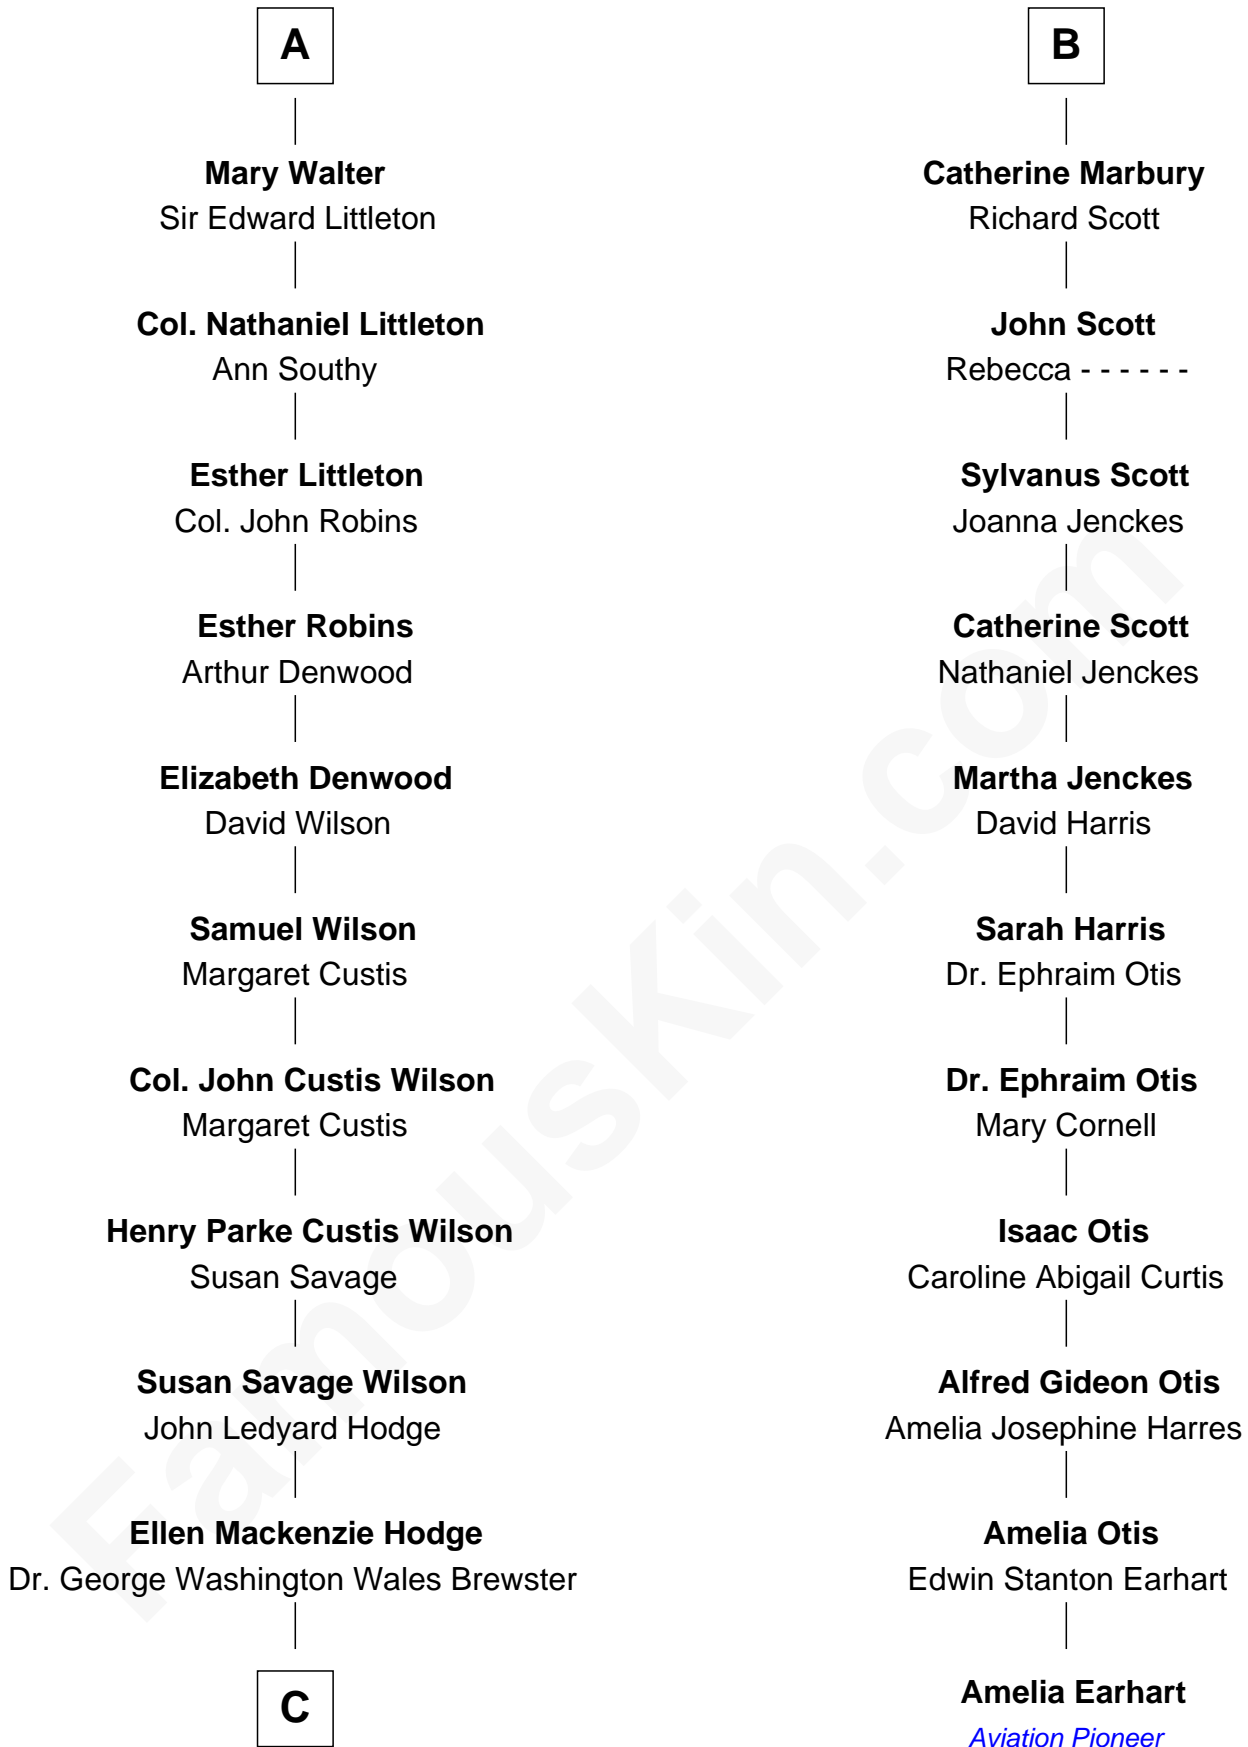

# FamousKin.com Relationship Chart of

**Paget Brewster**

*TV Actress*

17th cousin 2 times removed of

**Amelia Earhart**

*Aviation Pioneer*

**Robert de Ferrers**  
Margaret Despencer

**C**

George Washington Wales Brewster

Joan Ryerson

Galen Brewster

Hathaway Tew

Paget Brewster

*TV Actress*