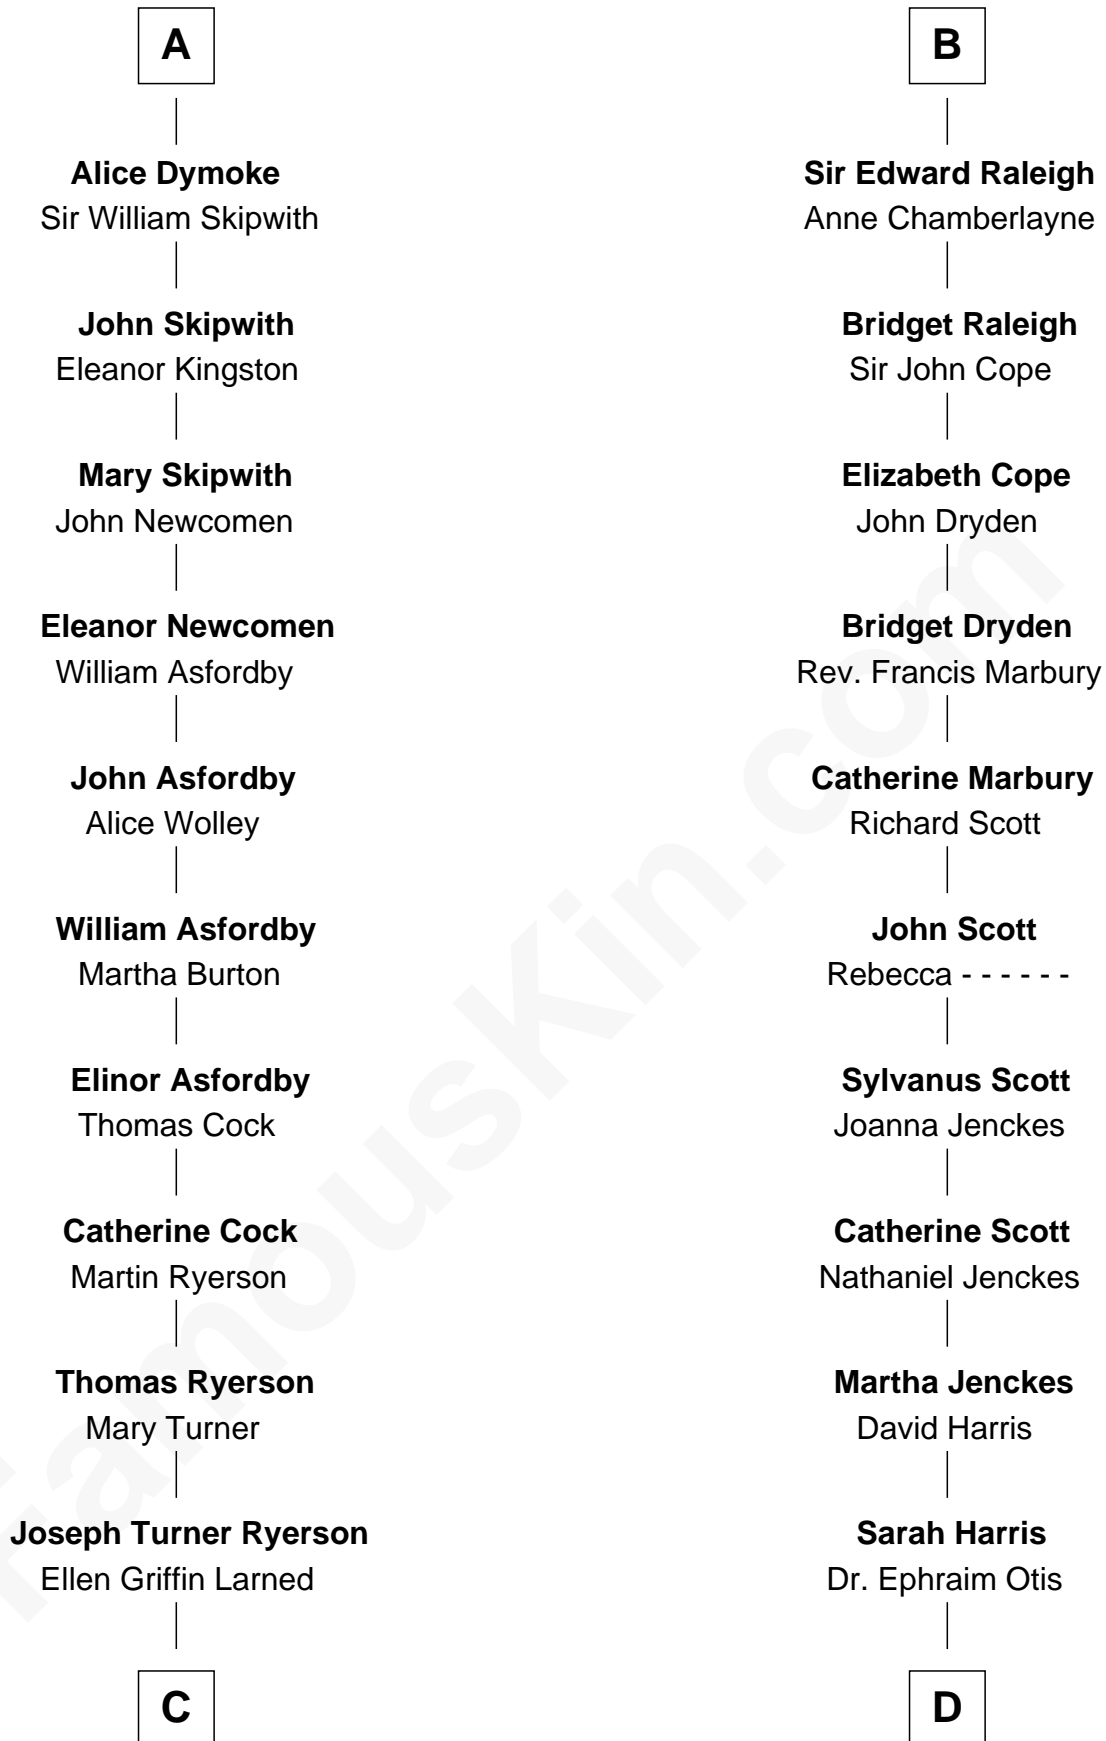

FamousKin.com Relationship Chart of

Paget Brewster

TV Actress

21st cousin of

Amelia Earhart

Aviation Pioneer

Sir Hugh I de Audley

Iseult de Mortimer

Alice de Audley
Sir Ralph de Greystoke

Sir William de Greystoke
Joan FitzHenry

Sir Ralph de Greystoke
Katherine de Clifford

Maud de Greystoke
Eudo de Welles

Sir Lionel de Welles
Joan de Waterton

Margaret de Welles
Sir Thomas Dymoke

Elizabeth Greene
William Raleigh

Sir Edward Raleigh
Margaret Verney

B

C

Edward Larned Ryerson

Mary Pringle Mitchell

Donald Mitchell Ryerson

Isabelle McGenniss