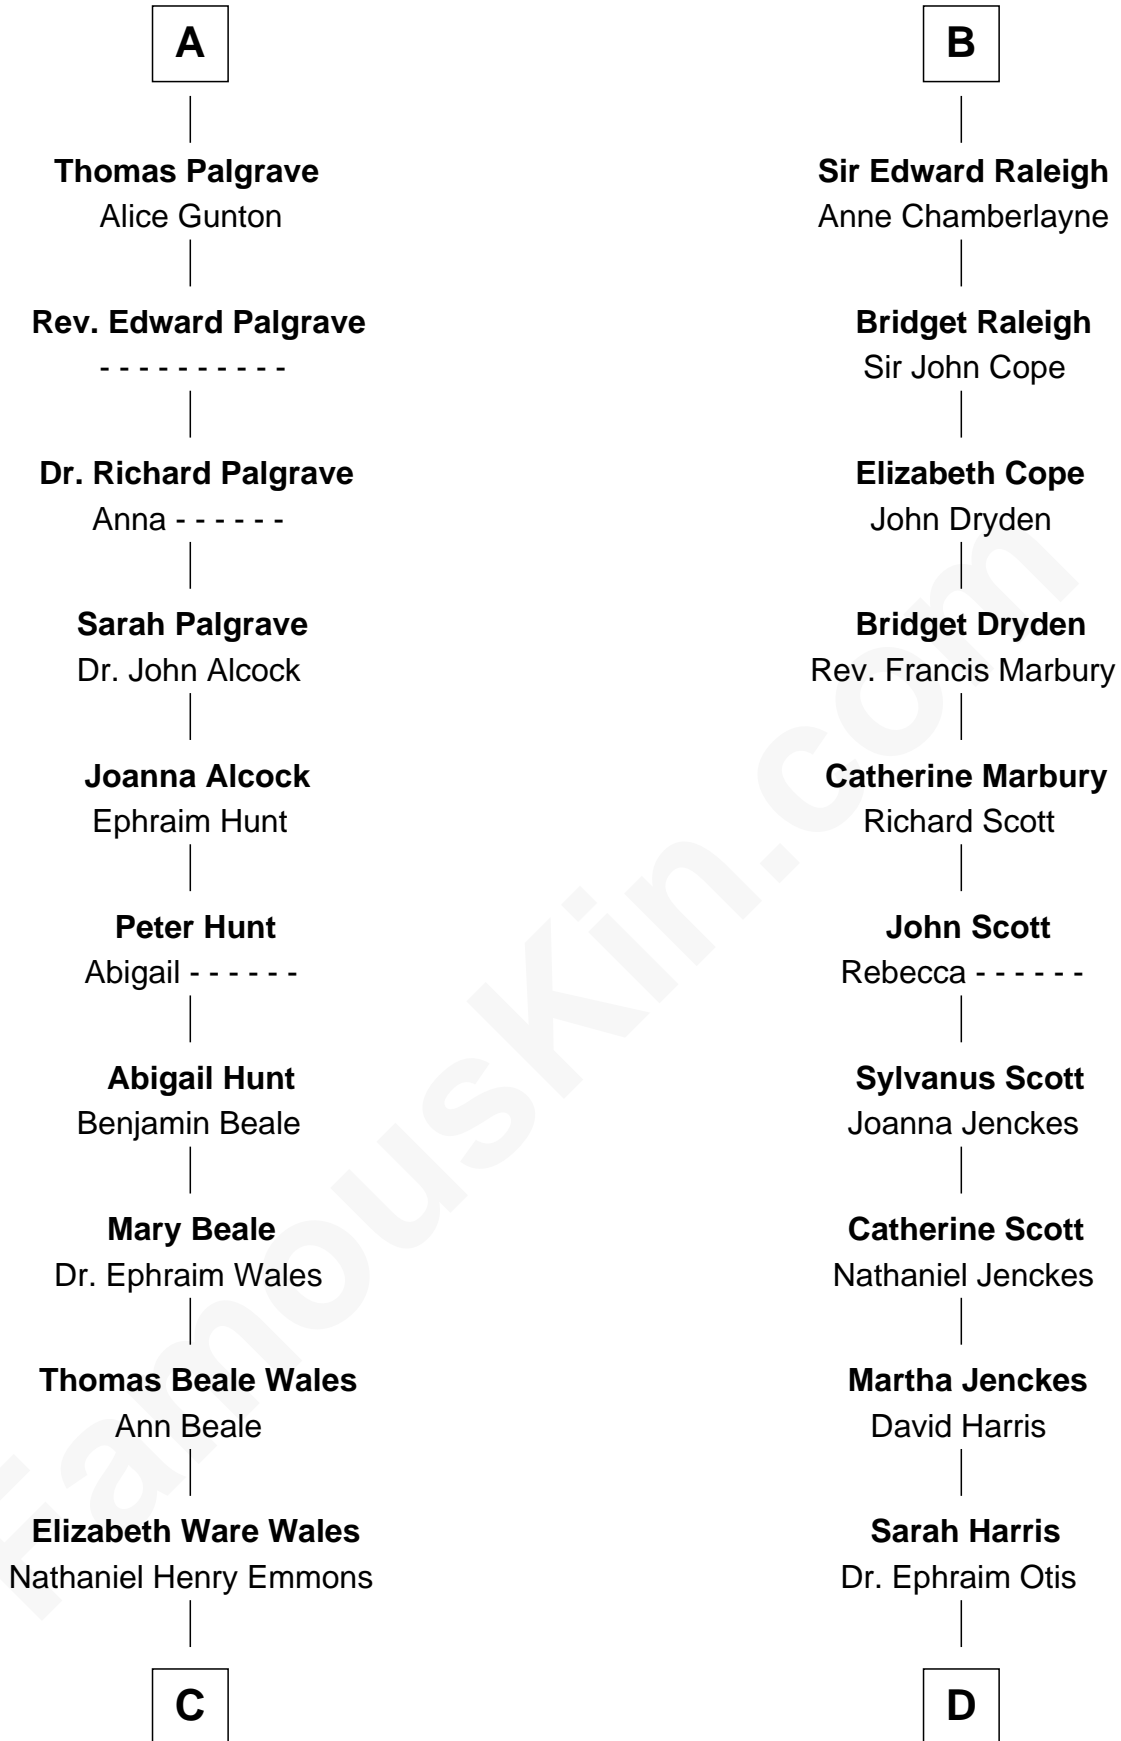

FamousKin.com Relationship Chart of

Paget Brewster

TV Actress

21st cousin of

Amelia Earhart

Aviation Pioneer

Humphrey de Bohun

Elizabeth Plantagenet

Sir William de Bohun
Elizabeth de Badlesmere

Elizabeth de Bohun
Sir Richard Fitzalan

Elizabeth Fitzalan
Sir Robert Goushill

Elizabeth Goushill
Sir Robert Wingfield

Elizabeth Wingfield
Sir William Brandon

Eleanor Brandon
John Glemham

Anne Glemham
Henry Palgrave

A

Eleanor de Bohun
Sir James le Boteler

Pernel le Boteler
Sir Gilbert Talbot

Sir Richard Talbot
Ankaret le Strange

Mary Talbot
Sir Thomas Greene

Sir Thomas Greene
Phillippa Ferrers

Elizabeth Greene
William Raleigh

Sir Edward Raleigh
Margaret Verney

B

C

Ann Wales Emmons

Benjamin Brewster

Dr. George Washington Wales Brewster

Ellen Mackenzie Hodge