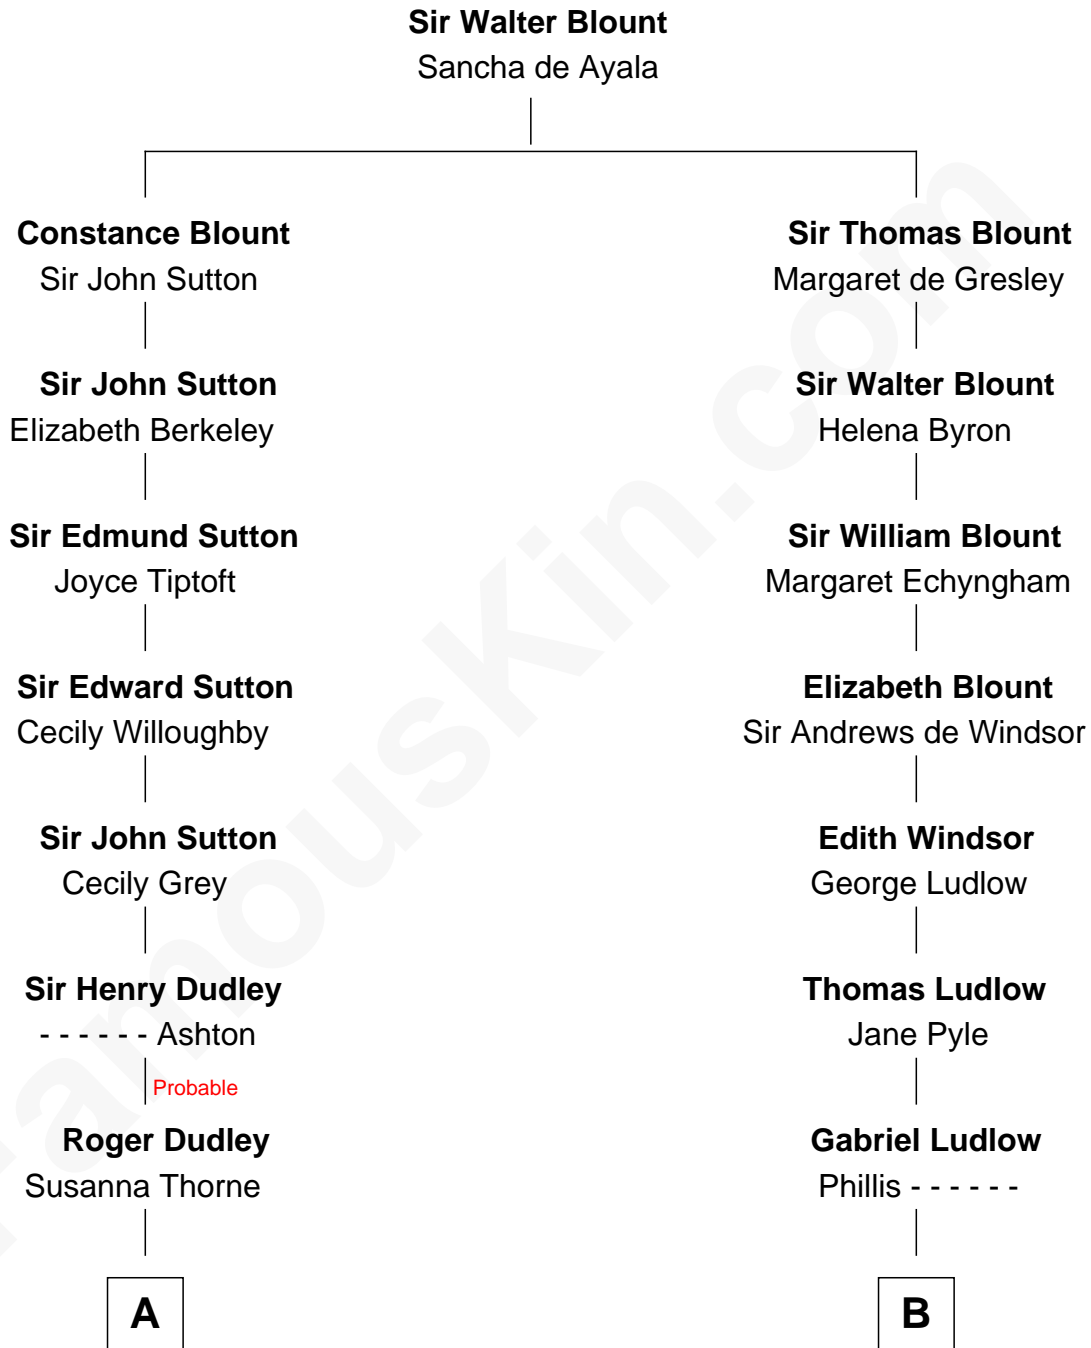

**FamousKin.com**  
**Relationship Chart of**  
**Paget Brewster**  
*TV Actress*

11th cousin 9 times removed of  
**William Henry Harrison**  
*9th U.S. President*

**C**

—  
**Donald Mitchell Ryerson**

Isabelle McGenniss

—  
**Joan Ryerson**

George Washington Wales Brewster

—  
**Galen Brewster**

Hathaway Tew

—  
**Paget Brewster**

*TV Actress*

FamousKin.com