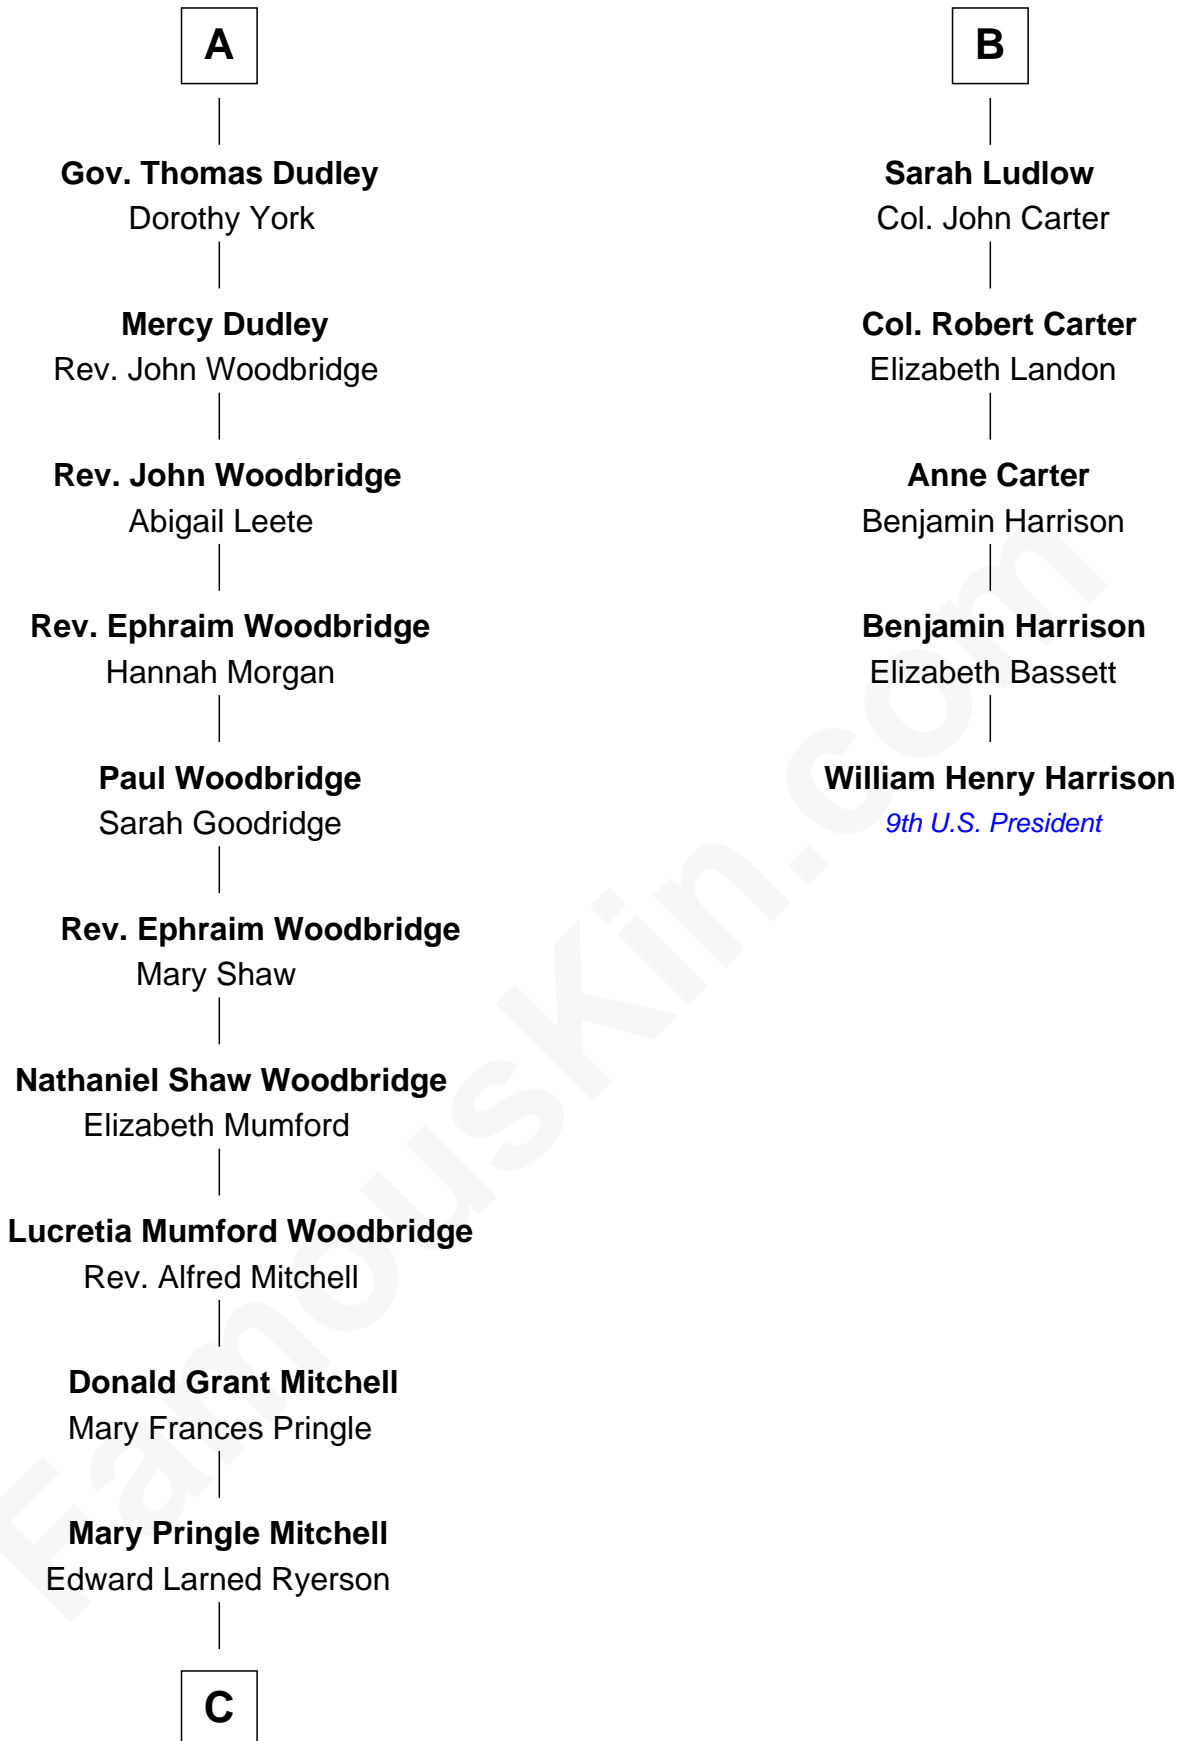

**FamousKin.com**  
**Relationship Chart of**  
**Paget Brewster**  
*TV Actress*

11th cousin 9 times removed of  
**William Henry Harrison**  
*9th U.S. President*

**C**

—  
**Donald Mitchell Ryerson**

Isabelle McGenniss

—  
**Joan Ryerson**

George Washington Wales Brewster

—  
**Galen Brewster**

Hathaway Tew

—  
**Paget Brewster**

*TV Actress*

FamousKin.com