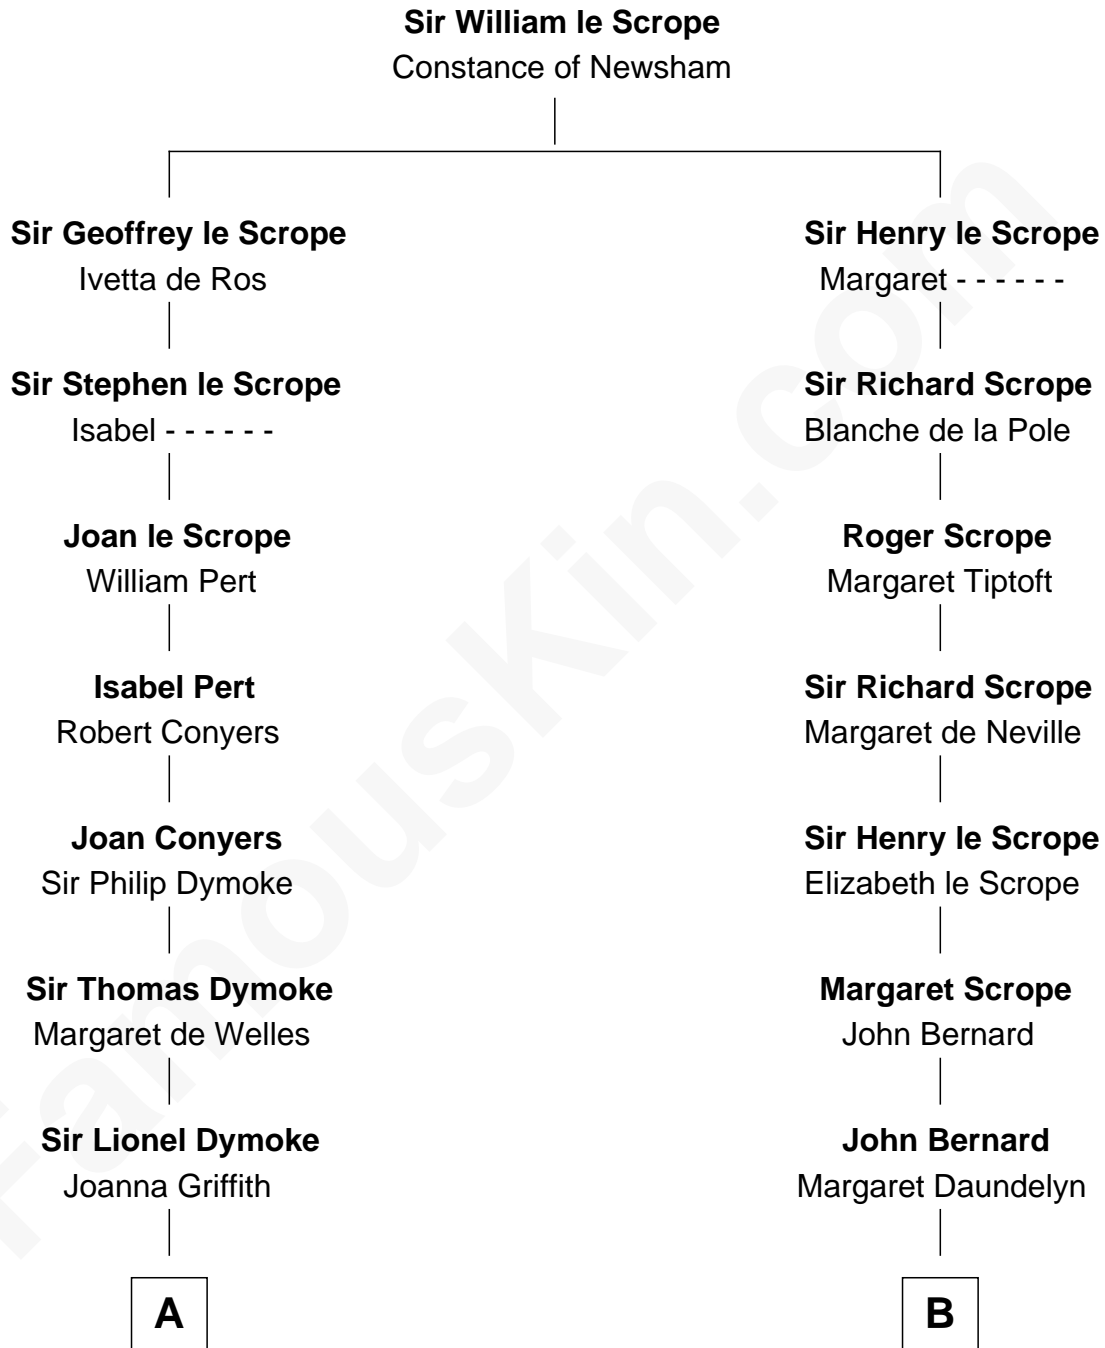

FamousKin.com
Relationship Chart of
Paget Brewster
TV Actress

17th cousin 4 times removed of
Benjamin Harrison
23rd U.S. President

C

Edward Larned Ryerson

Mary Pringle Mitchell

Donald Mitchell Ryerson

Isabelle McGenniss

Joan Ryerson

George Washington Wales Brewster

Galen Brewster

Hathaway Tew

Paget Brewster

TV Actress