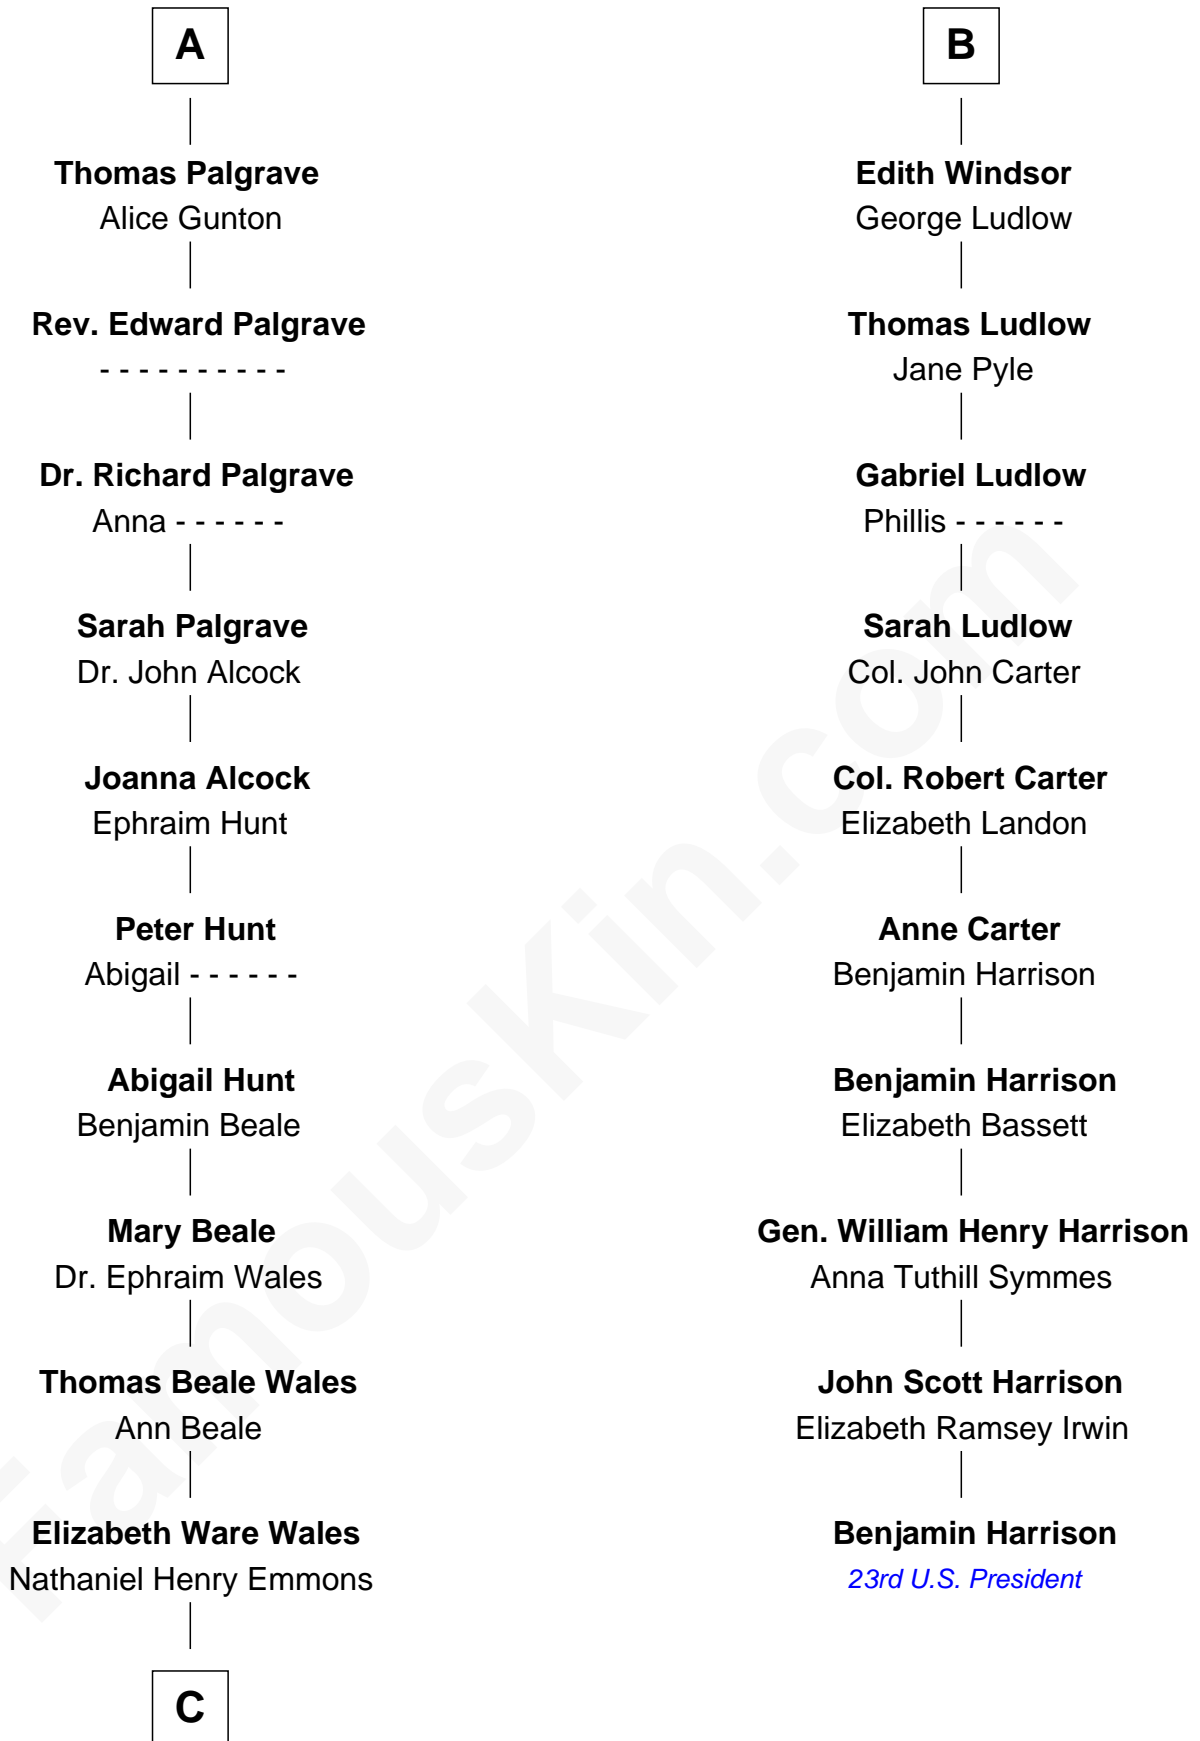

FamousKin.com
Relationship Chart of
Paget Brewster
TV Actress

16th cousin 5 times removed of
Benjamin Harrison
23rd U.S. President

Humphrey de Bohun
 Elizabeth Plantagenet

Sir William de Bohun
 Elizabeth de Badlesmere

Elizabeth Goushill
 Sir Robert Wingfield

Elizabeth Luttrell
 John Stratton

Elizabeth Wingfield
 Sir William Brandon

Elizabeth Stratton
 John Andrews

Eleanor Brandon
 John Glemham

Elizabeth Andrews
 Sir Thomas de Windsor

Anne Glemham
 Henry Palgrave

Sir Andrews de Windsor
 Elizabeth Blount

A

B

C

Ann Wales Emmons

Benjamin Brewster

Dr. George Washington Wales Brewster