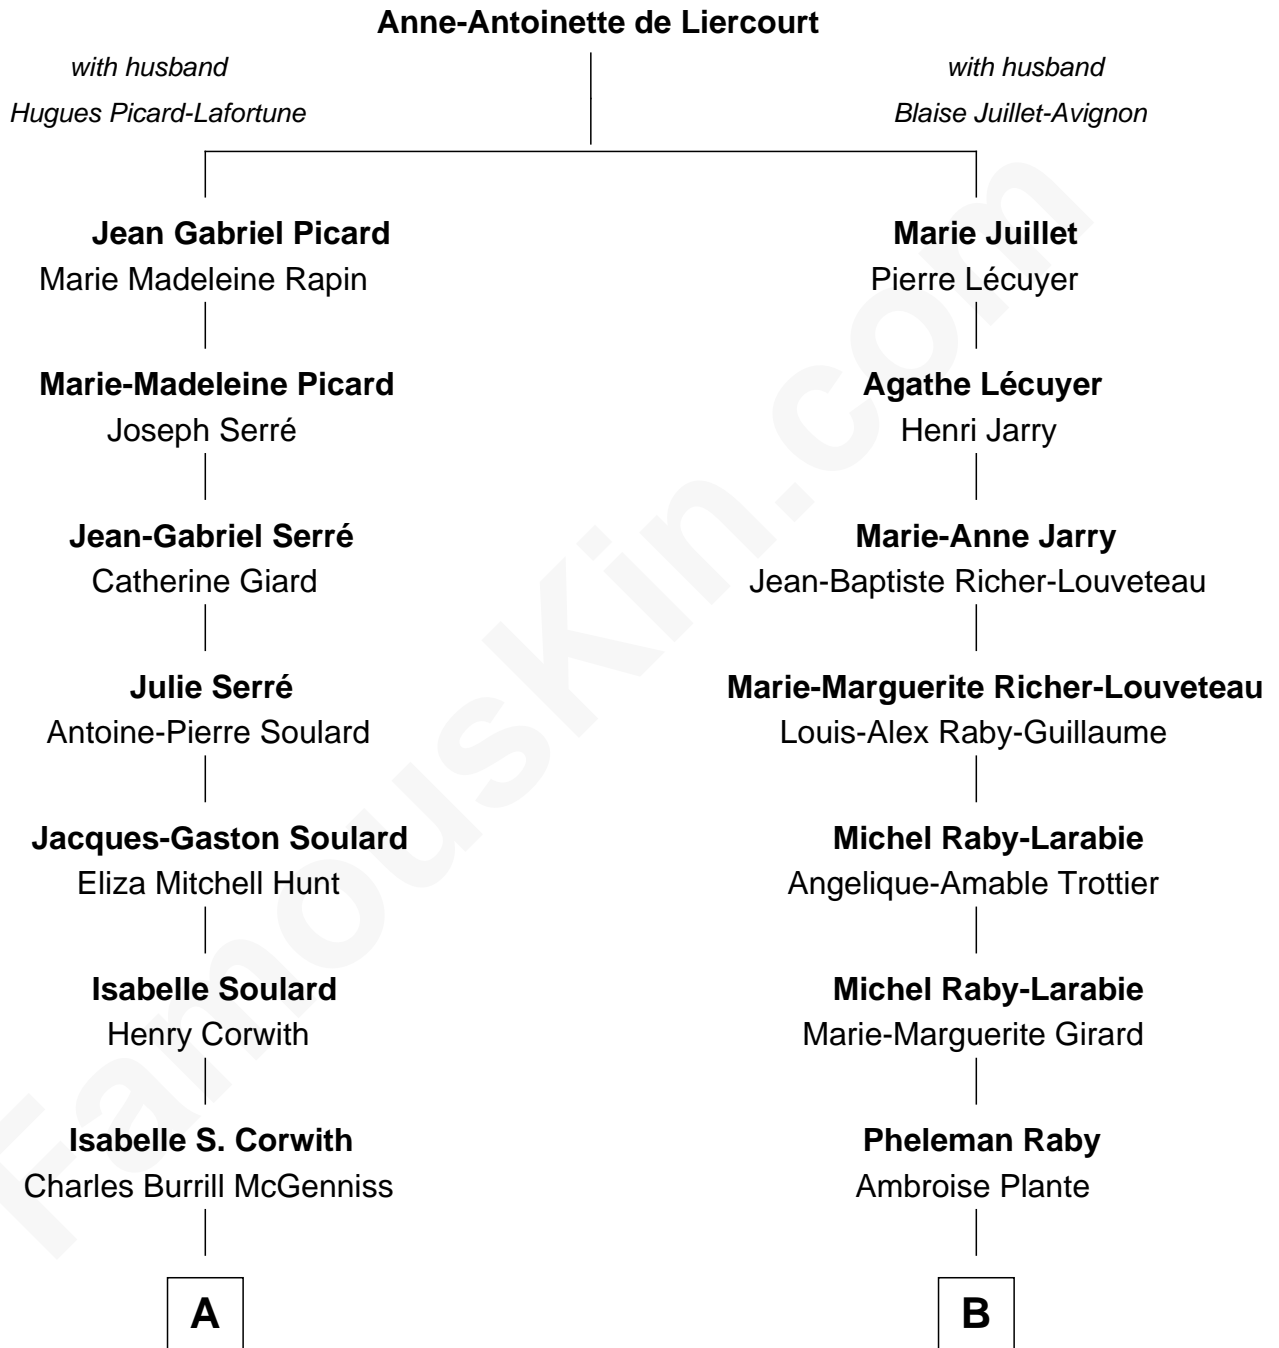

FamousKin.com Relationship Chart of

Paget Brewster
TV Actress

10th cousin 1 time removed of

Julianne Hough

Singer, Dancer and Actress - "DWTS" Pro

A

Isabelle McGenniss
Donald Mitchell Ryerson

Joan Ryerson
George Washington Wales Brewster

Galen Brewster
Hathaway Tew

Paget Brewster
TV Actress

B

Marie Alzire Plante
Joseph D. Wood

Alexander August Wood
W. B. Tena Vredevelt

Colleen P. H. Wood
Robert Virgil Hough

Bruce Robert Hough
Marianne Heaton