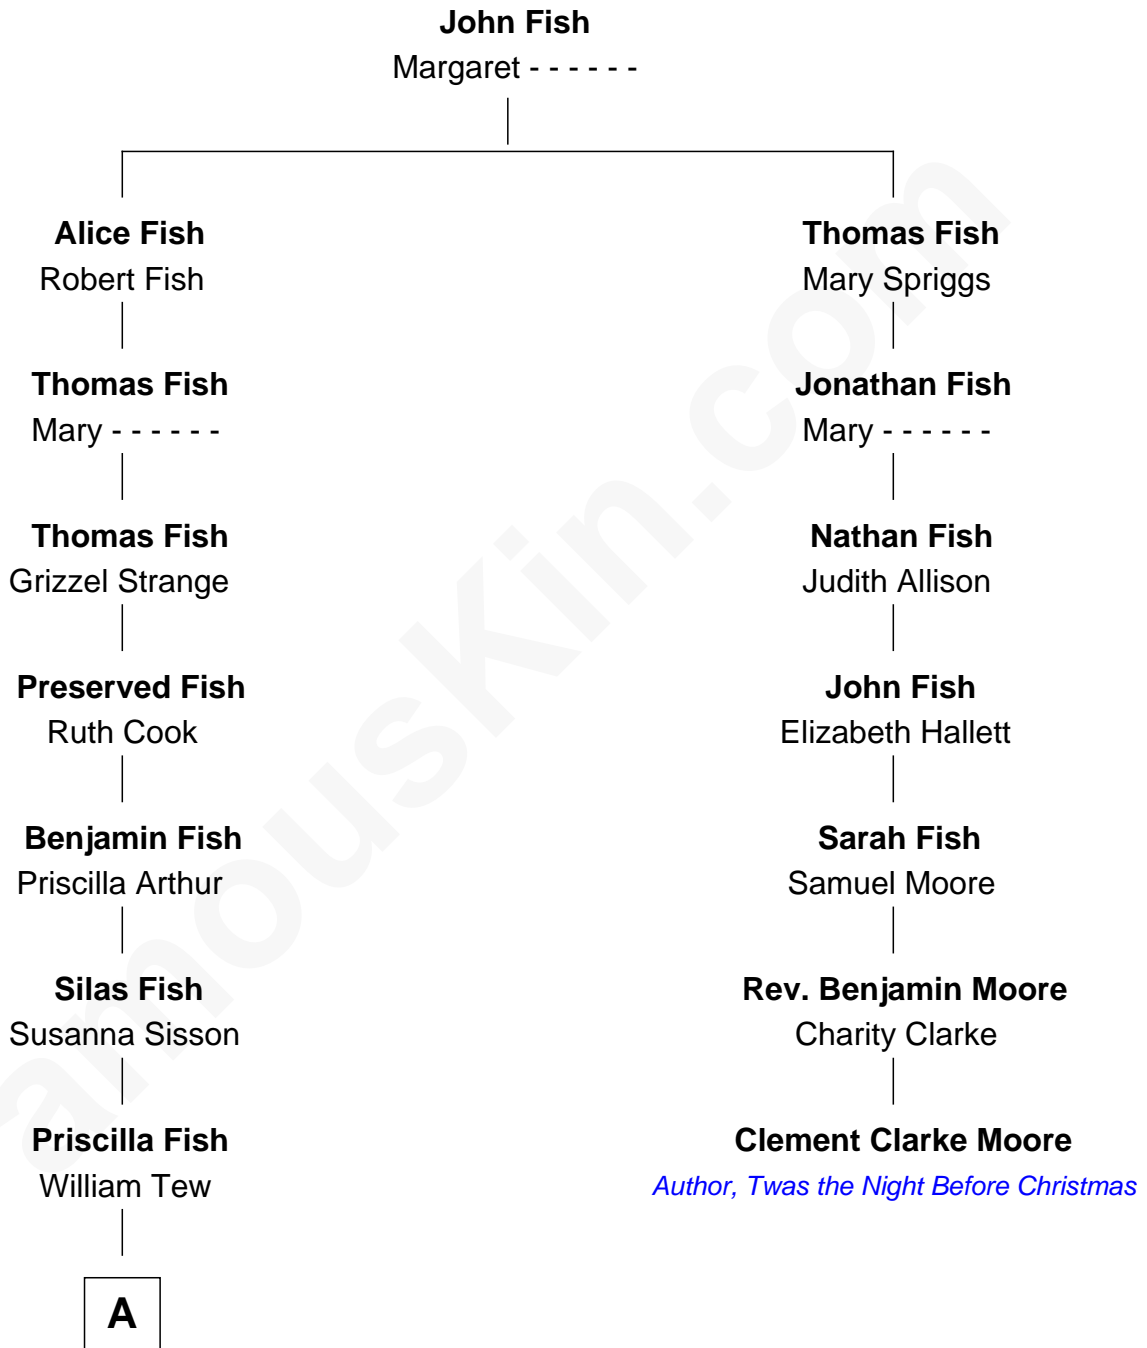

# FamousKin.com Relationship Chart of

**Paget Brewster**

TV Actress

6th cousin 6 times removed of

**Clement Clarke Moore**

Author of "Twas the Night Before Christmas"

**A**

William Henry Tew

Rhoda Burnham

Harvey William Tew

Susan D. Goodrich

James Dinsmore Tew

Elinor Edith Bechtel

John Bechtel Tew

Valerie Hathaway

Hathaway Tew

Galen Brewster

Paget Brewster

*TV Actress*