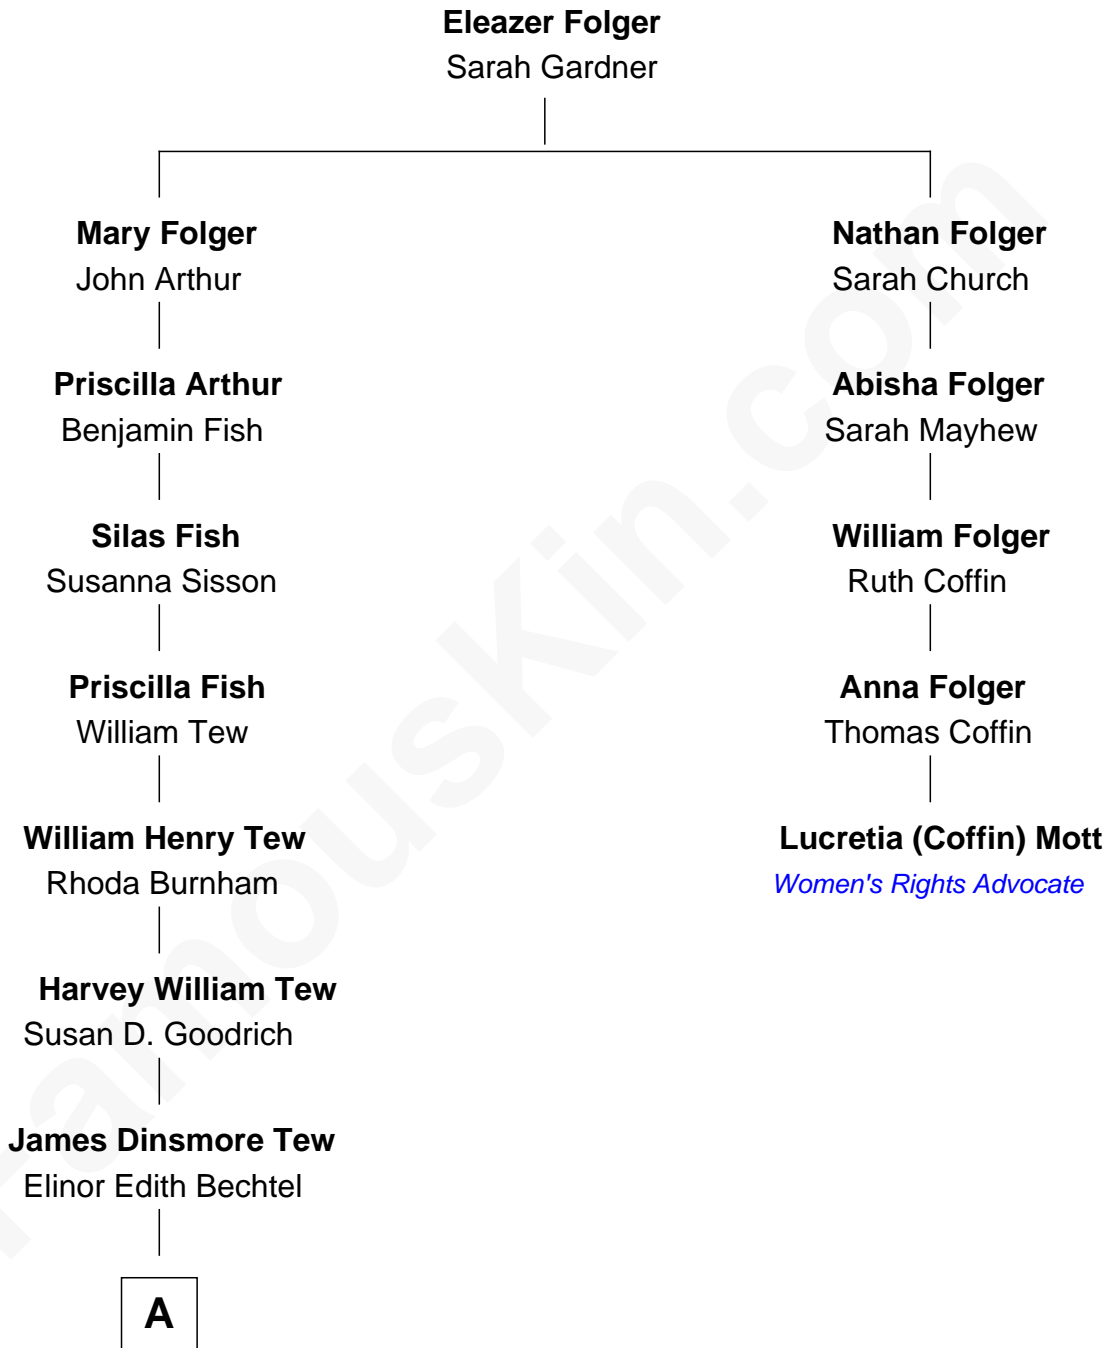

FamousKin.com
Relationship Chart of
Paget Brewster
TV Actress

4th cousin 5 times removed of

Lucretia (Coffin) Mott
Abolitionist and Women's Rights Advocate

A

John Bechtel Tew

Valerie Hathaway

Hathaway Tew

Galen Brewster

Paget Brewster

TV Actress

FamousKin.com