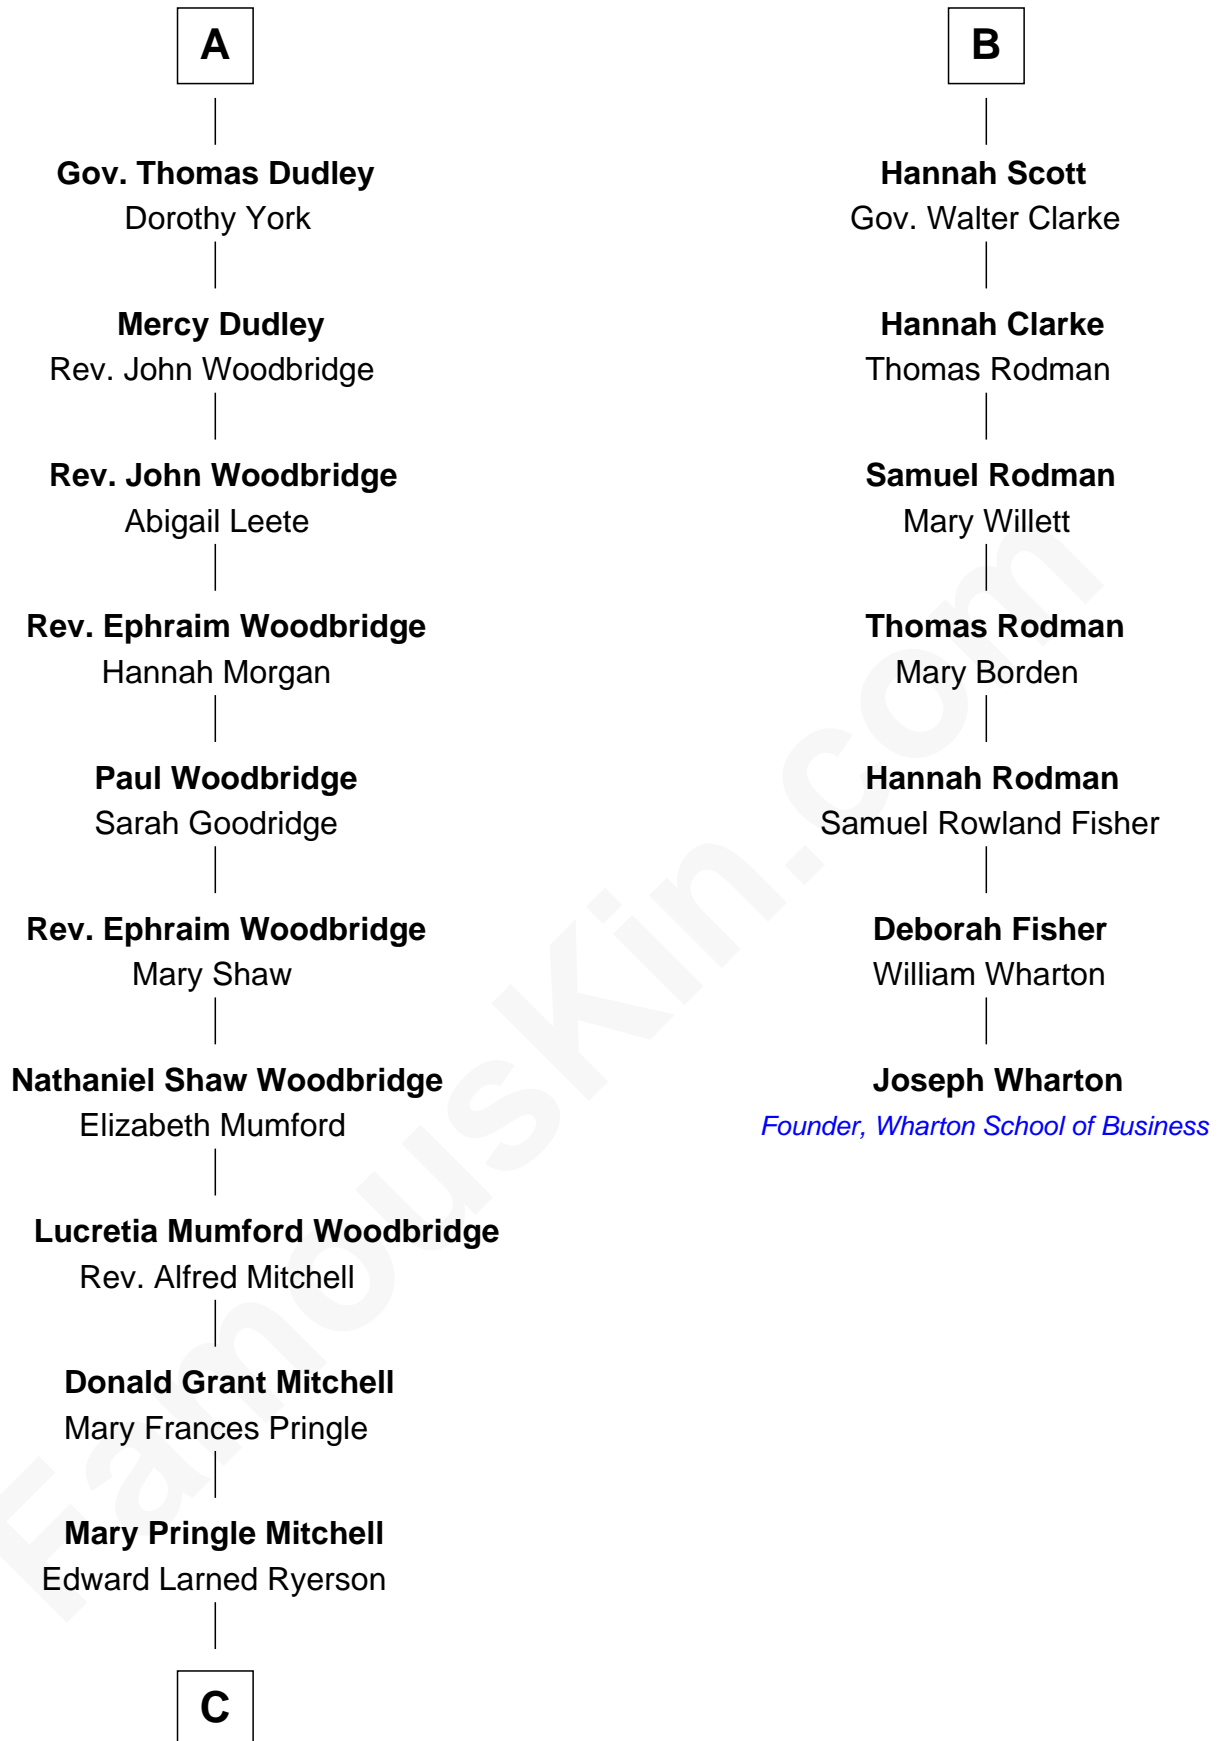

FamousKin.com Relationship Chart of

Paget Brewster

TV Actress

13th cousin 7 times removed of

Joseph Wharton

Founder of the Wharton School of Business

C

—
Donald Mitchell Ryerson

Isabelle McGenniss

—
Joan Ryerson

George Washington Wales Brewster

—
Galen Brewster

Hathaway Tew

—
Paget Brewster

TV Actress

FamousKin.com