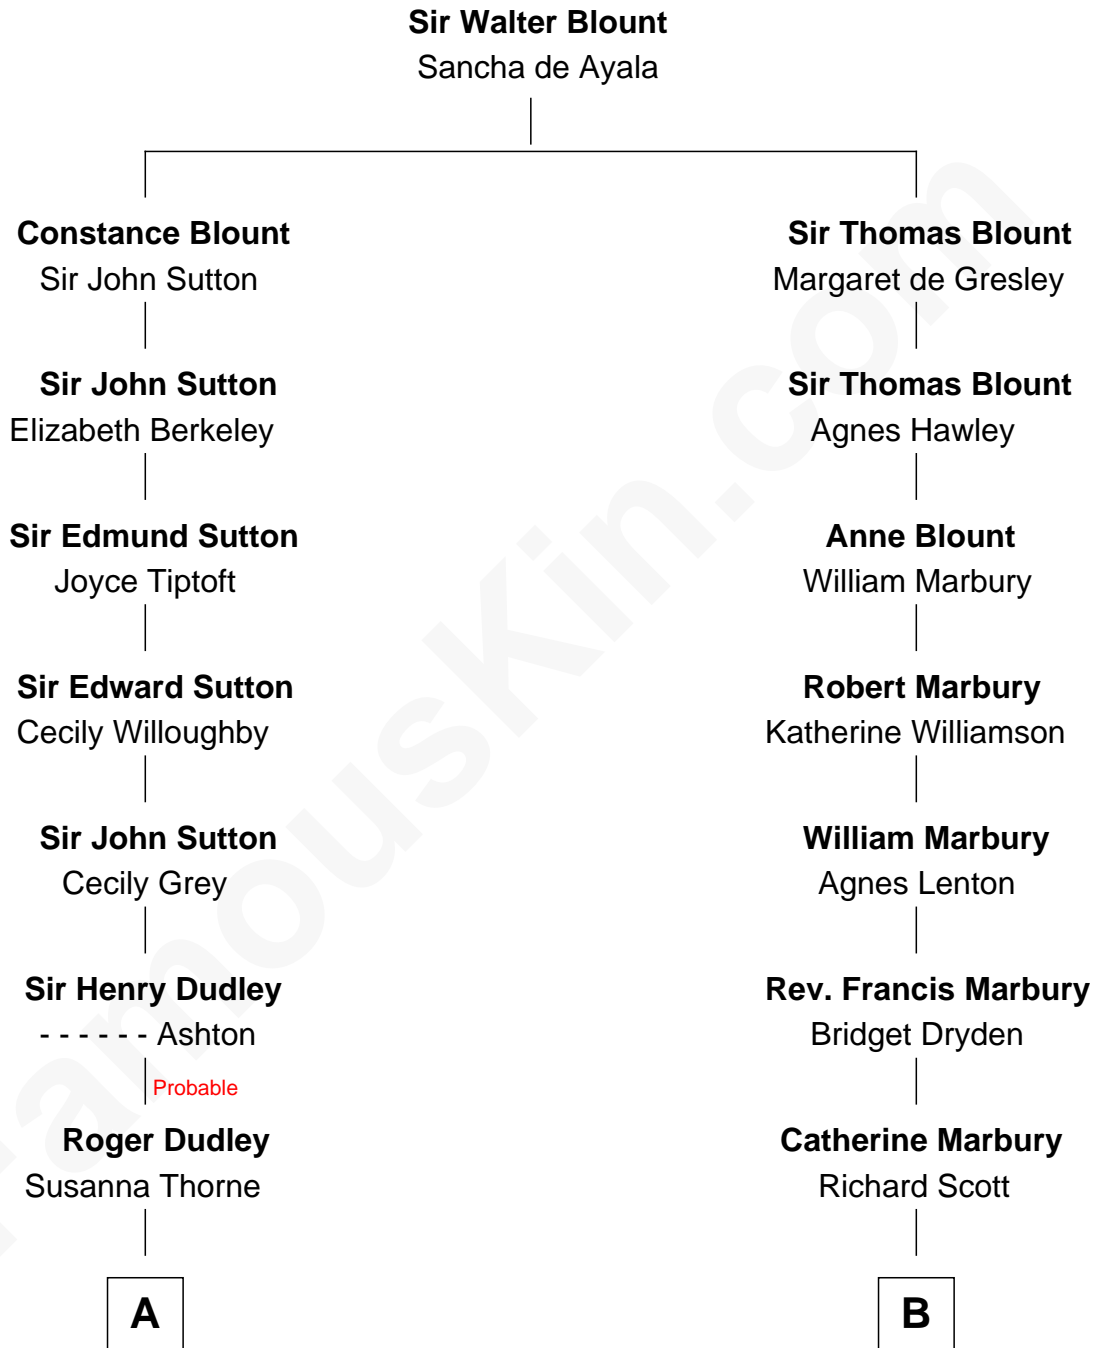

FamousKin.com Relationship Chart of

Paget Brewster

TV Actress

13th cousin 7 times removed of

Joseph Wharton

Founder of the Wharton School of Business

C

—
Donald Mitchell Ryerson

Isabelle McGenniss

—
Joan Ryerson

George Washington Wales Brewster

—
Galen Brewster

Hathaway Tew

—
Paget Brewster

TV Actress

FamousKin.com