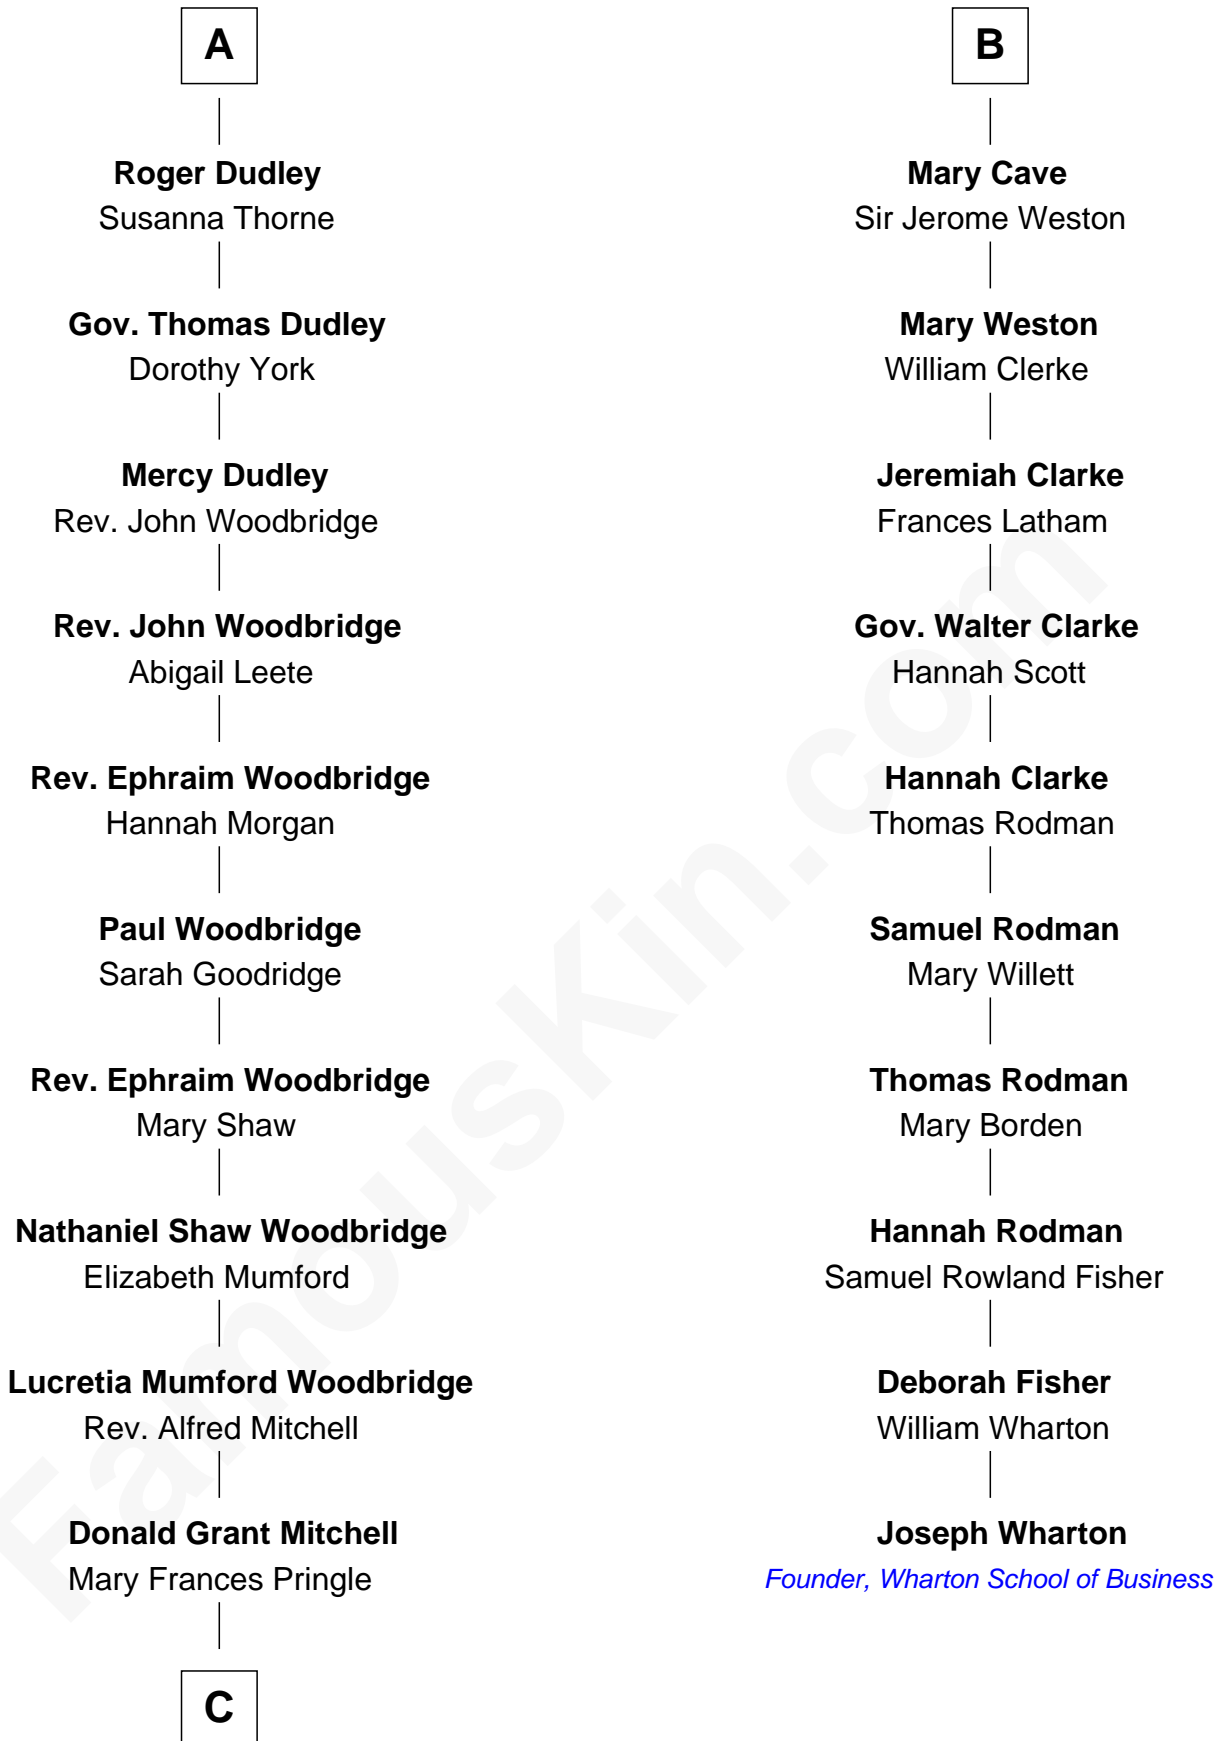

FamousKin.com Relationship Chart of

Paget Brewster

TV Actress

16th cousin 5 times removed of

Joseph Wharton

Founder of the Wharton School of Business

C

—
Mary Pringle Mitchell
Edward Larned Ryerson

—
Donald Mitchell Ryerson
Isabelle McGenniss

—
Joan Ryerson
George Washington Wales Brewster

—
Galen Brewster
Hathaway Tew

—
Paget Brewster
TV Actress

FamousKin.com