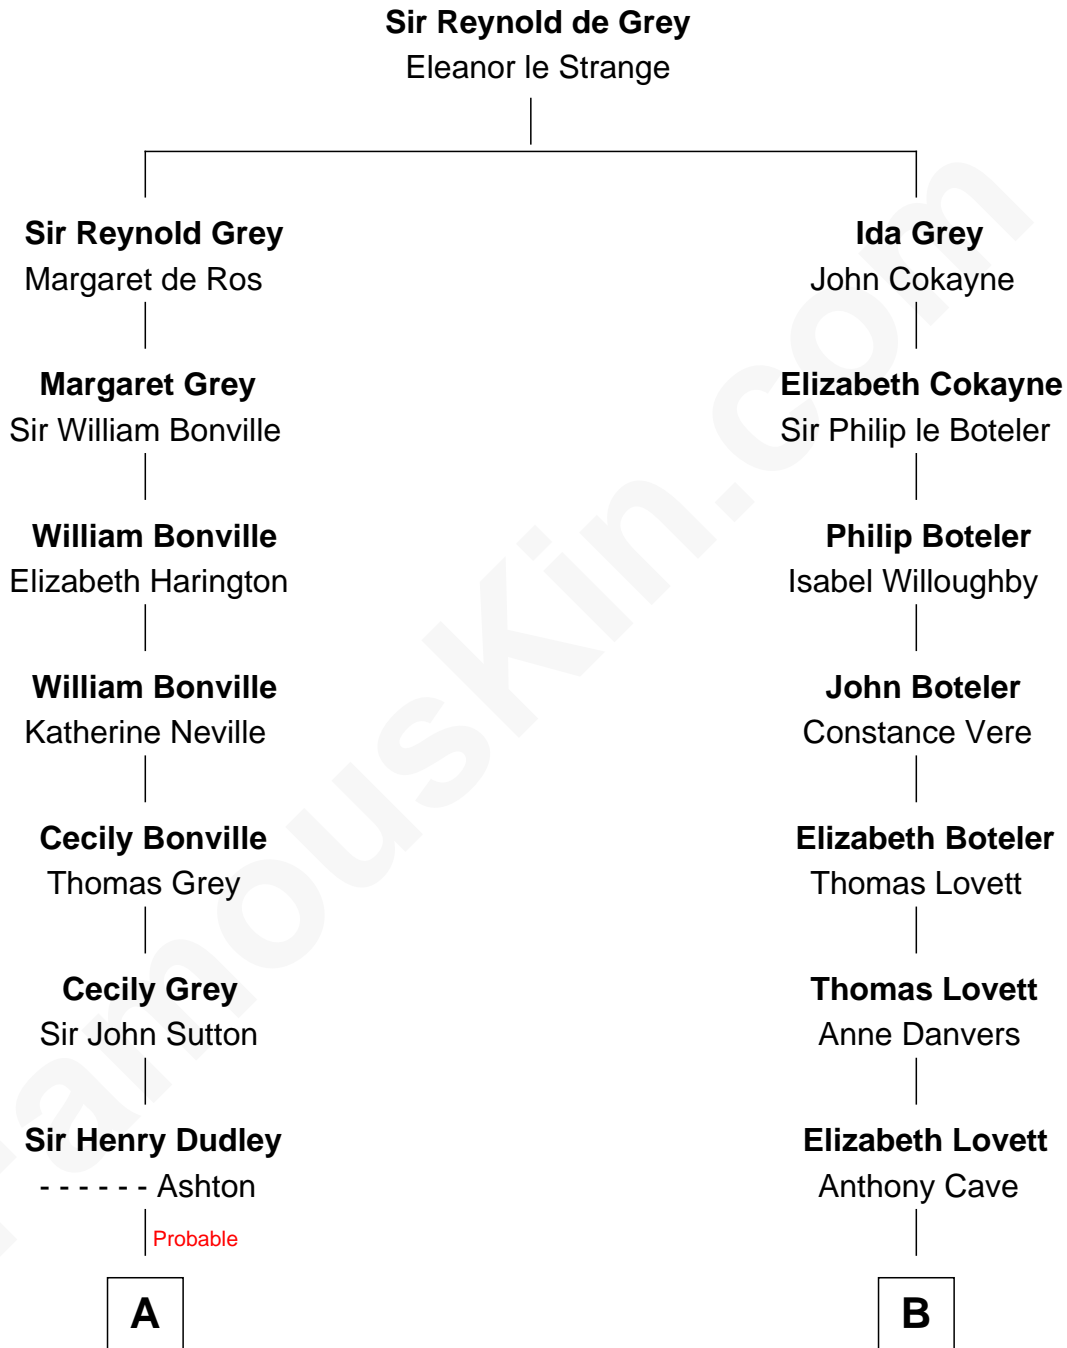

FamousKin.com Relationship Chart of

Paget Brewster

TV Actress

16th cousin 5 times removed of

Joseph Wharton

Founder of the Wharton School of Business

C

—
Mary Pringle Mitchell
Edward Larned Ryerson

—
Donald Mitchell Ryerson
Isabelle McGenniss

—
Joan Ryerson
George Washington Wales Brewster

—
Galen Brewster
Hathaway Tew

—
Paget Brewster
TV Actress

FamousKin.com