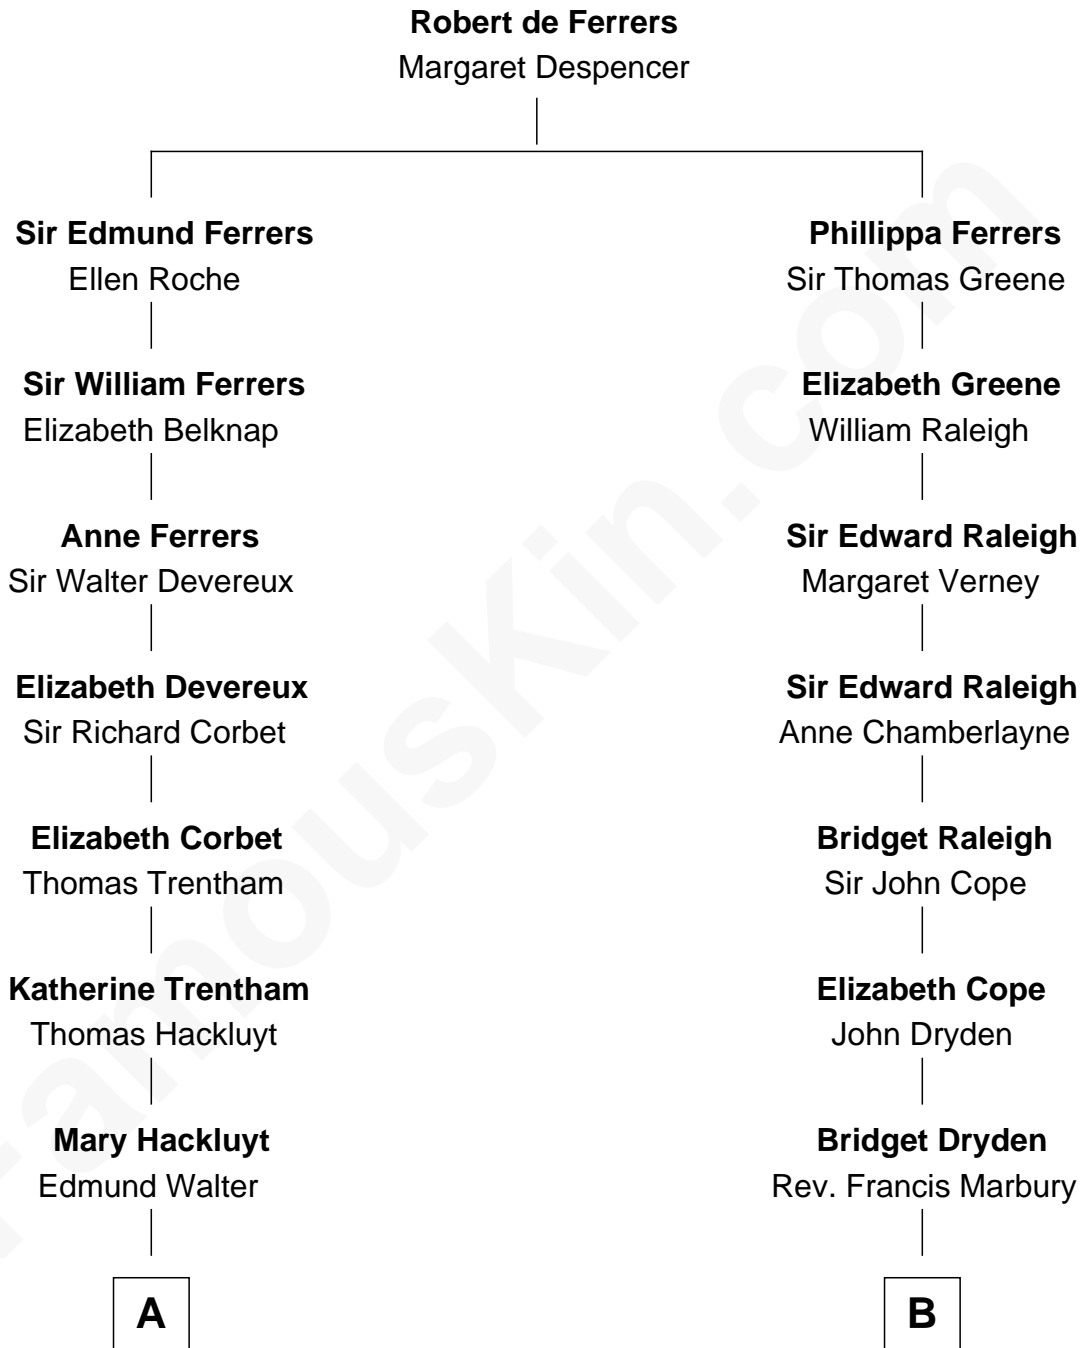

FamousKin.com Relationship Chart of

Paget Brewster

TV Actress

14th cousin 5 times removed of

Joseph Wharton

Founder of the Wharton School of Business

A

Mary Walter
Sir Edward Littleton

Col. Nathaniel Littleton
Ann Southy

Esther Littleton
Col. John Robins

Esther Robins
Arthur Denwood

Elizabeth Denwood
David Wilson

Samuel Wilson
Margaret Custis

Col. John Custis Wilson
Margaret Custis

Henry Parke Custis Wilson
Susan Savage

Susan Savage Wilson
John Ledyard Hodge

Ellen Mackenzie Hodge
Dr. George Washington Wales Brewster

C

B

Catherine Marbury
Richard Scott

Hannah Scott
Gov. Walter Clarke

Hannah Clarke
Thomas Rodman

Samuel Rodman
Mary Willett