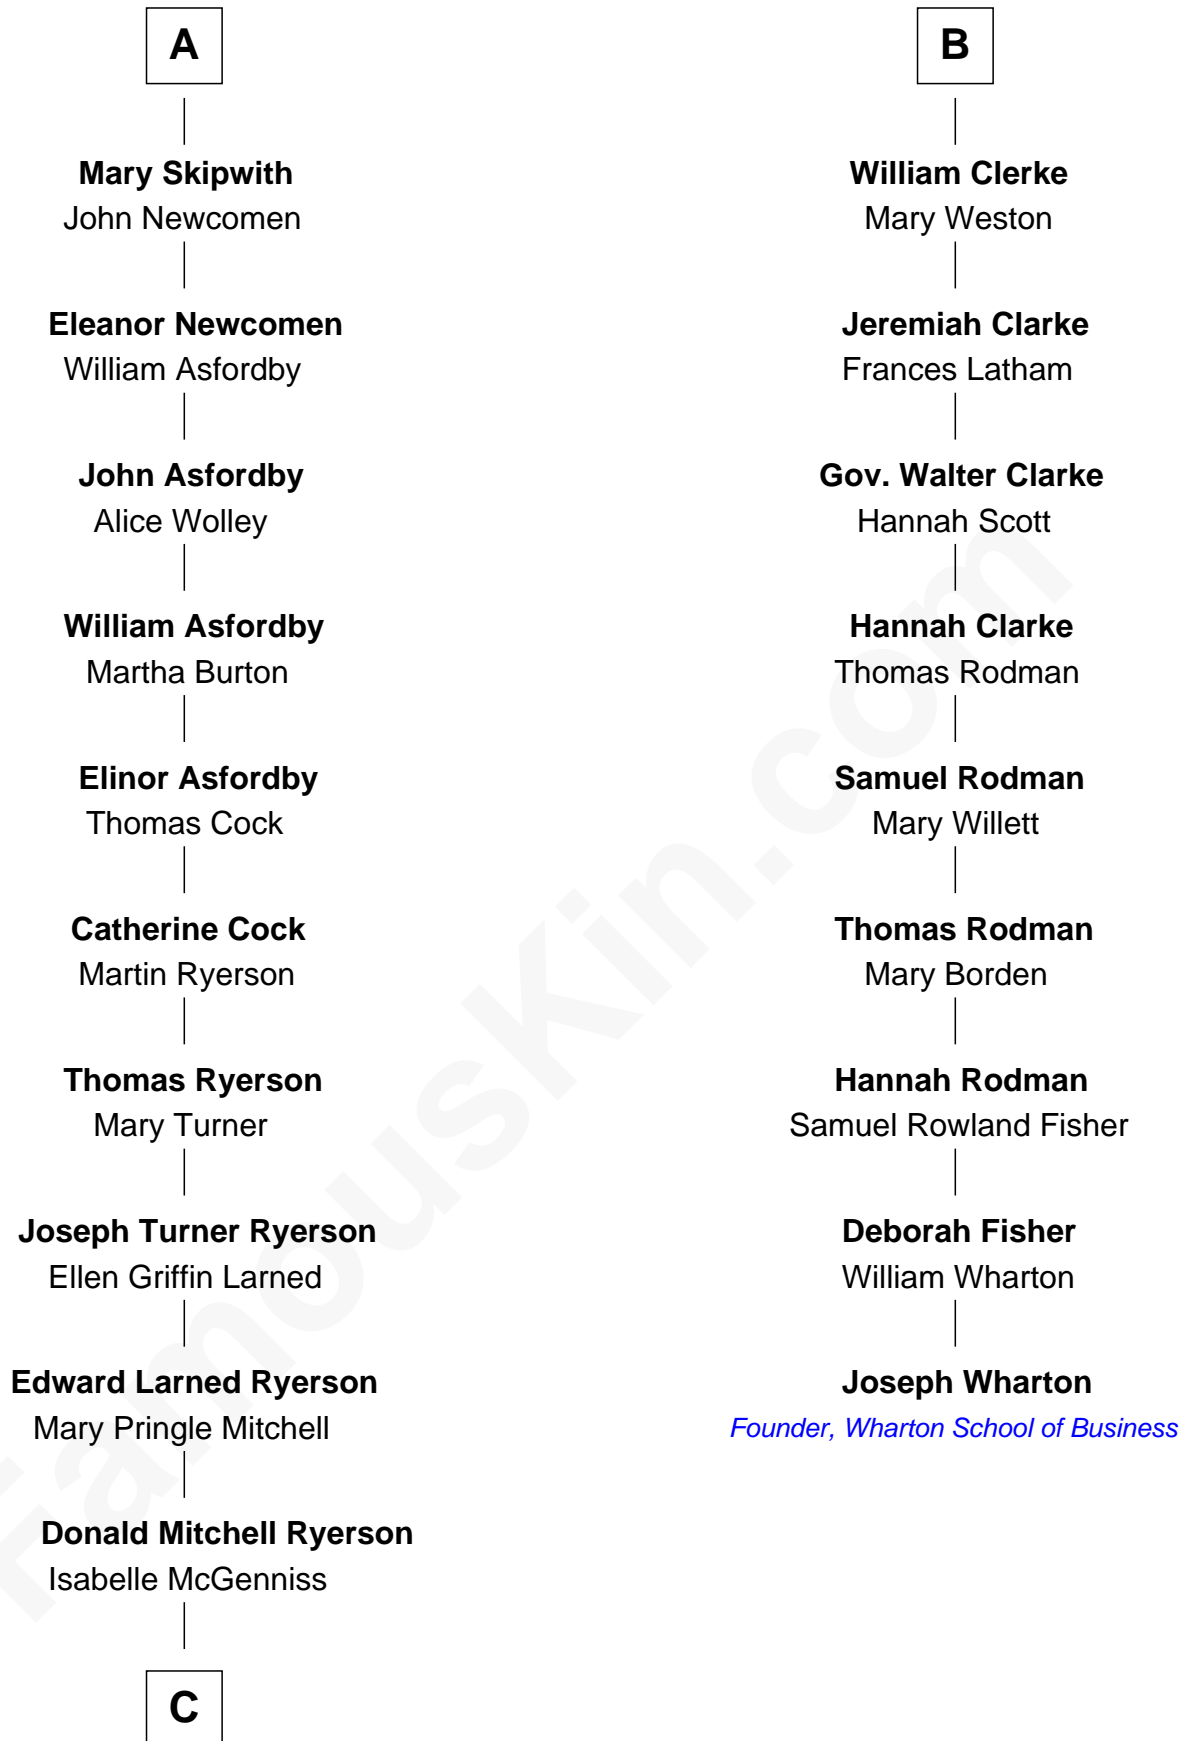

FamousKin.com

Relationship Chart of

Paget Brewster

TV Actress

15th cousin 4 times removed of

Joseph Wharton

Founder of the Wharton School of Business

John de Welles

John Skipwith
Eleanor Kingston

A

Margery de Welles
Stephen le Scrope

Maude le Scrope
Sir Baldwin Freville

Elizabeth Freville
Sir Thomas Ferrers

Sir Henry Ferrers
Margaret Heckstall

Elizabeth Ferrers
James Clerke

George Clerke
Elizabeth Wilsford

James Clerke
Mary Saxby

B

C

—
Joan Ryerson

George Washington Wales Brewster

—
Galen Brewster

Hathaway Tew