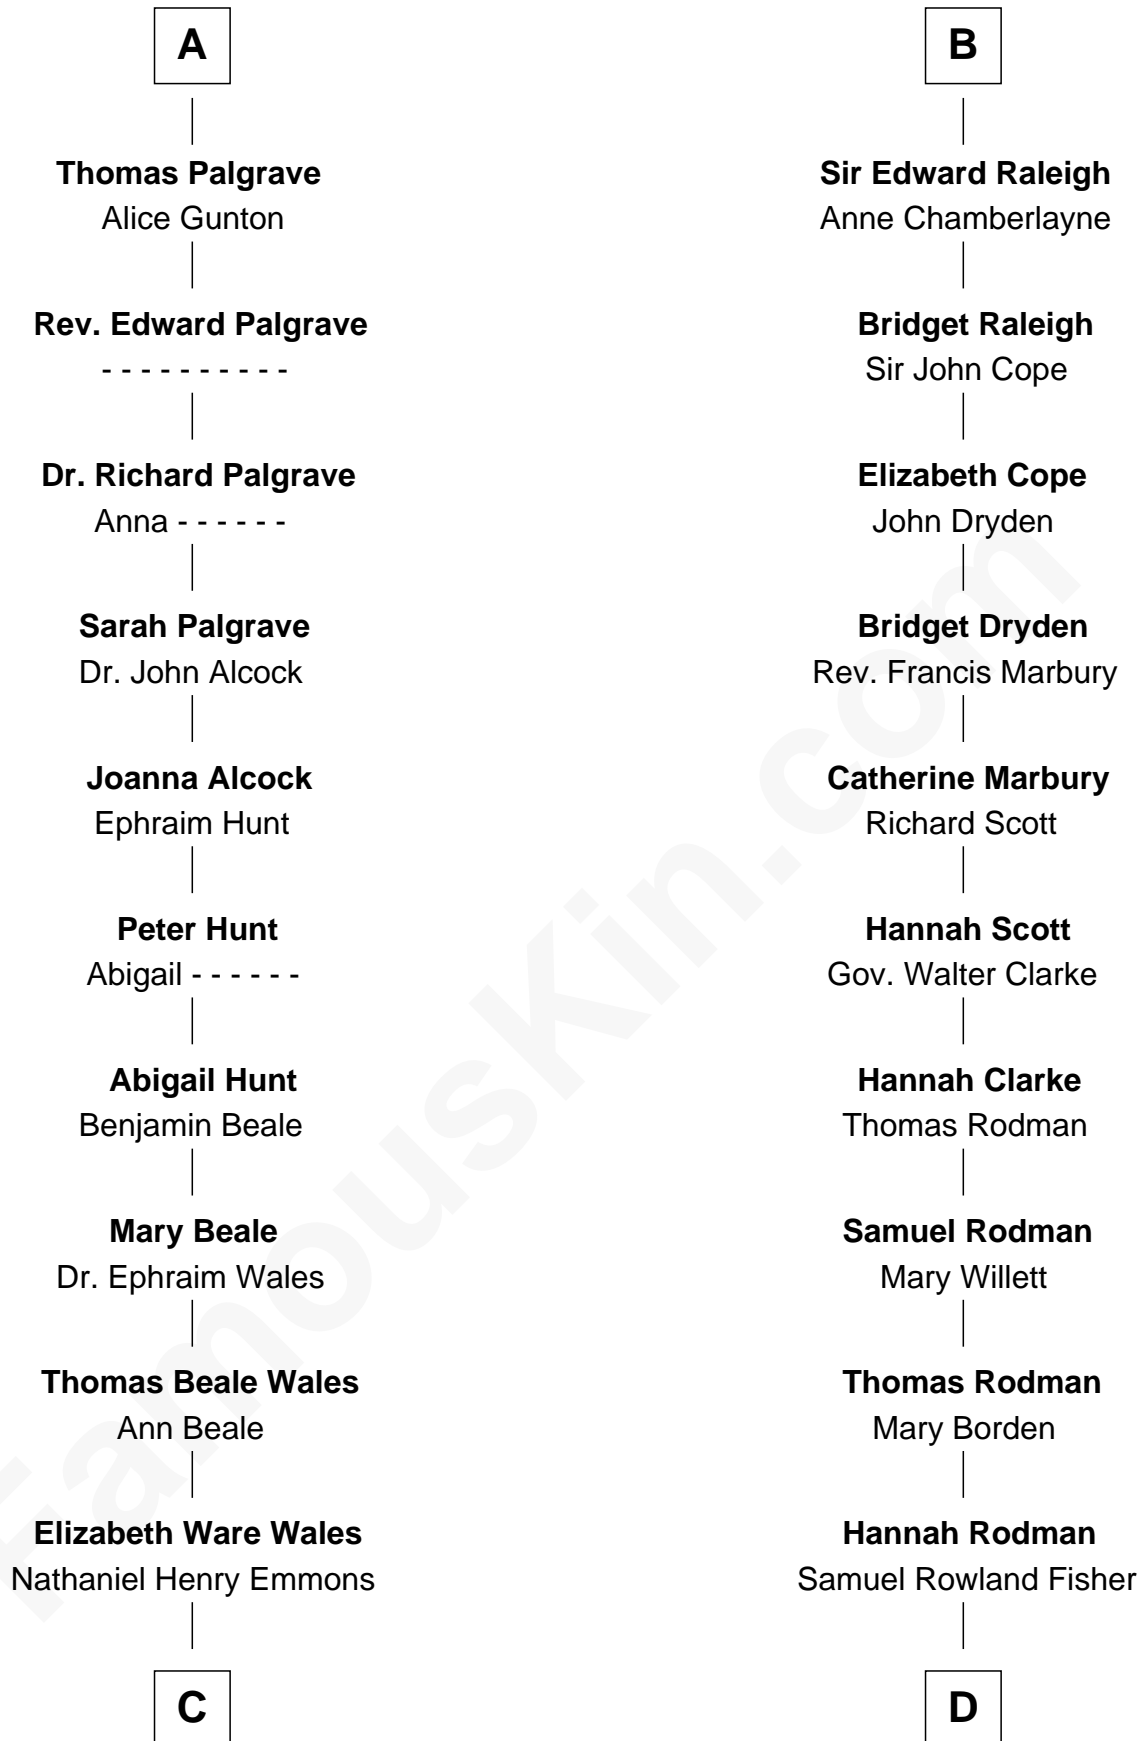

# FamousKin.com Relationship Chart of

**Paget Brewster**

TV Actress

18th cousin 3 times removed of

**Joseph Wharton**

Founder of the Wharton School of Business

**Humphrey de Bohun**

Elizabeth Plantagenet

**Sir William de Bohun**  
Elizabeth de Badlesmere

**Elizabeth de Bohun**  
Sir Richard Fitzalan

**Elizabeth Fitzalan**  
Sir Robert Goushill

**Elizabeth Goushill**  
Sir Robert Wingfield

**Elizabeth Wingfield**  
Sir William Brandon

**Eleanor Brandon**  
John Glemham

**Anne Glemham**  
Henry Palgrave

**A**

**Eleanor de Bohun**  
Sir James le Boteler

**Pernel le Boteler**  
Sir Gilbert Talbot

**Sir Richard Talbot**  
Ankaret le Strange

**Mary Talbot**  
Sir Thomas Greene

**Sir Thomas Greene**  
Phillippa Ferrers

**Elizabeth Greene**  
William Raleigh

**Sir Edward Raleigh**  
Margaret Verney

**B**

**C**

**Ann Wales Emmons**

Benjamin Brewster