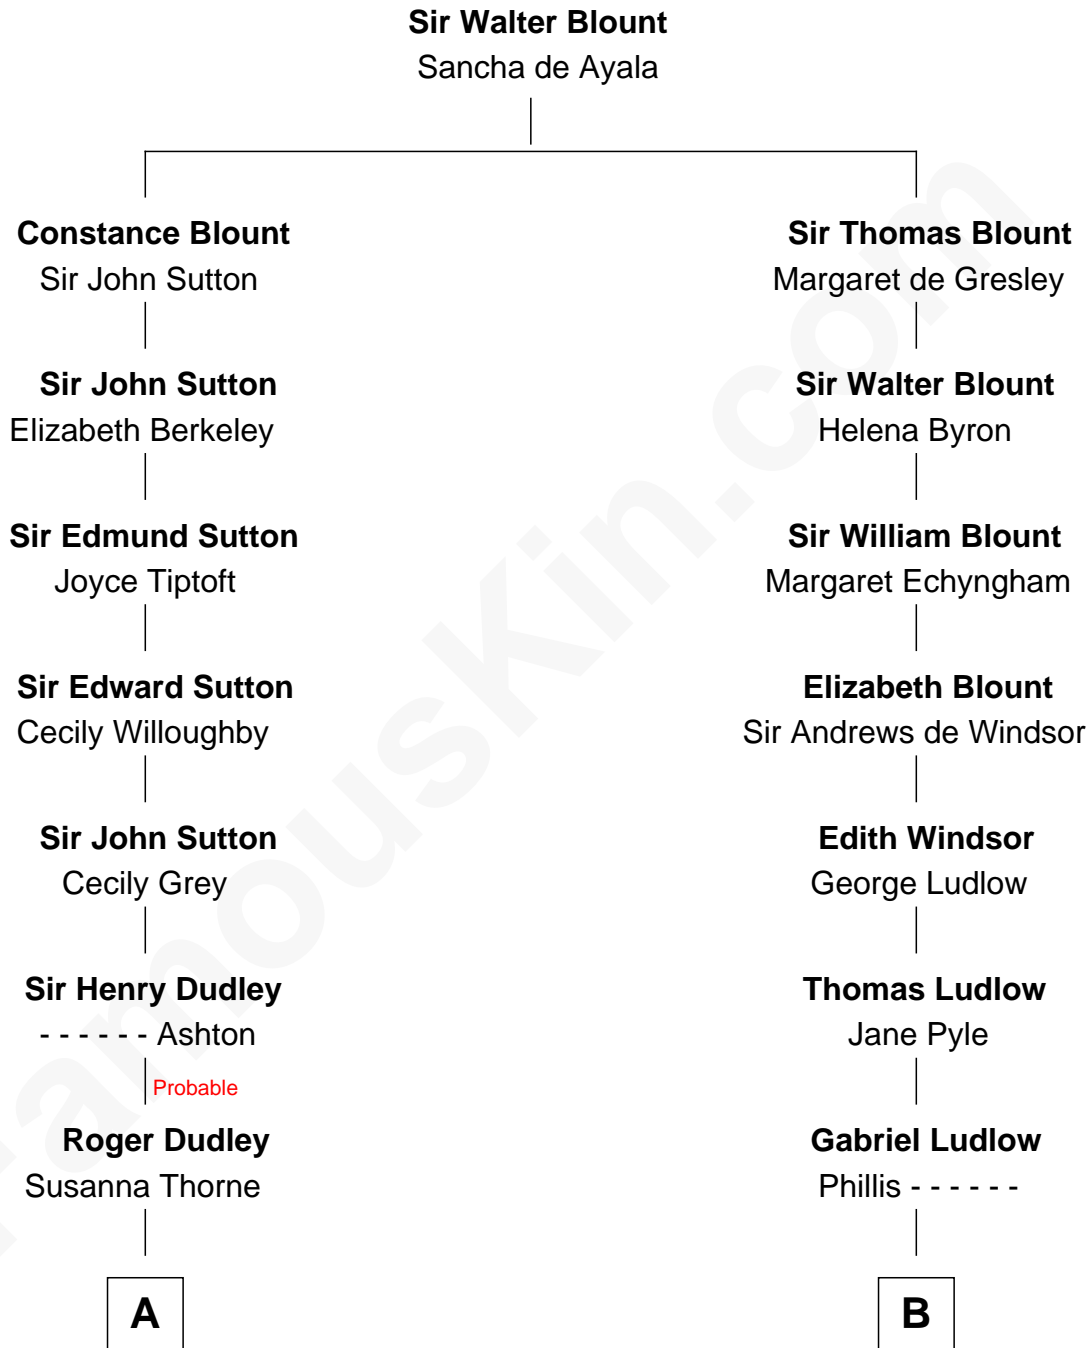

FamousKin.com
Relationship Chart of
Paget Brewster
TV Actress

10th cousin 10 times removed of

Benjamin Harrison V
Signer of the Declaration of Independence

C

—
Donald Mitchell Ryerson

Isabelle McGenniss

—
Joan Ryerson

George Washington Wales Brewster

—
Galen Brewster

Hathaway Tew

—
Paget Brewster

TV Actress

FamousKin.com