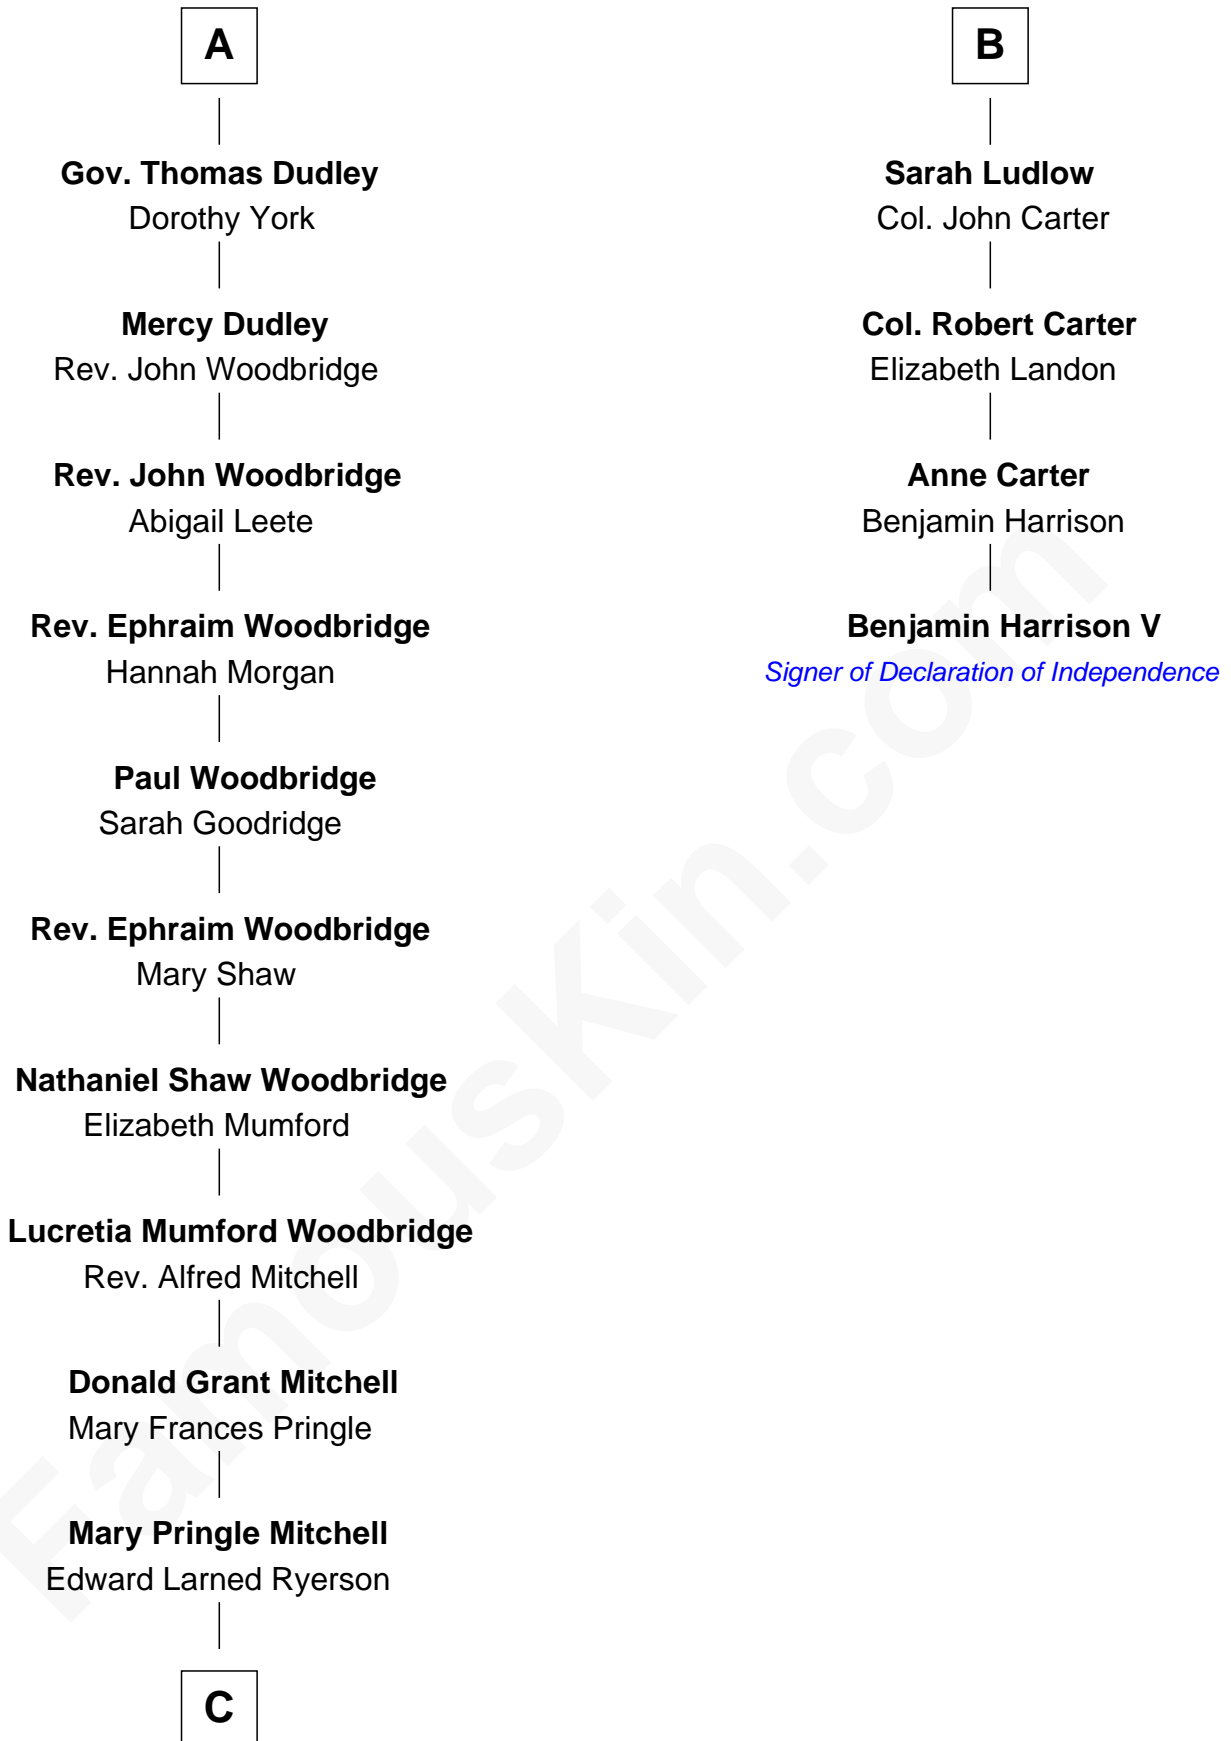

FamousKin.com
Relationship Chart of
Paget Brewster
TV Actress

10th cousin 10 times removed of

Benjamin Harrison V
Signer of the Declaration of Independence

C

—
Donald Mitchell Ryerson

Isabelle McGenniss

—
Joan Ryerson

George Washington Wales Brewster

—
Galen Brewster

Hathaway Tew

—
Paget Brewster

TV Actress

FamousKin.com