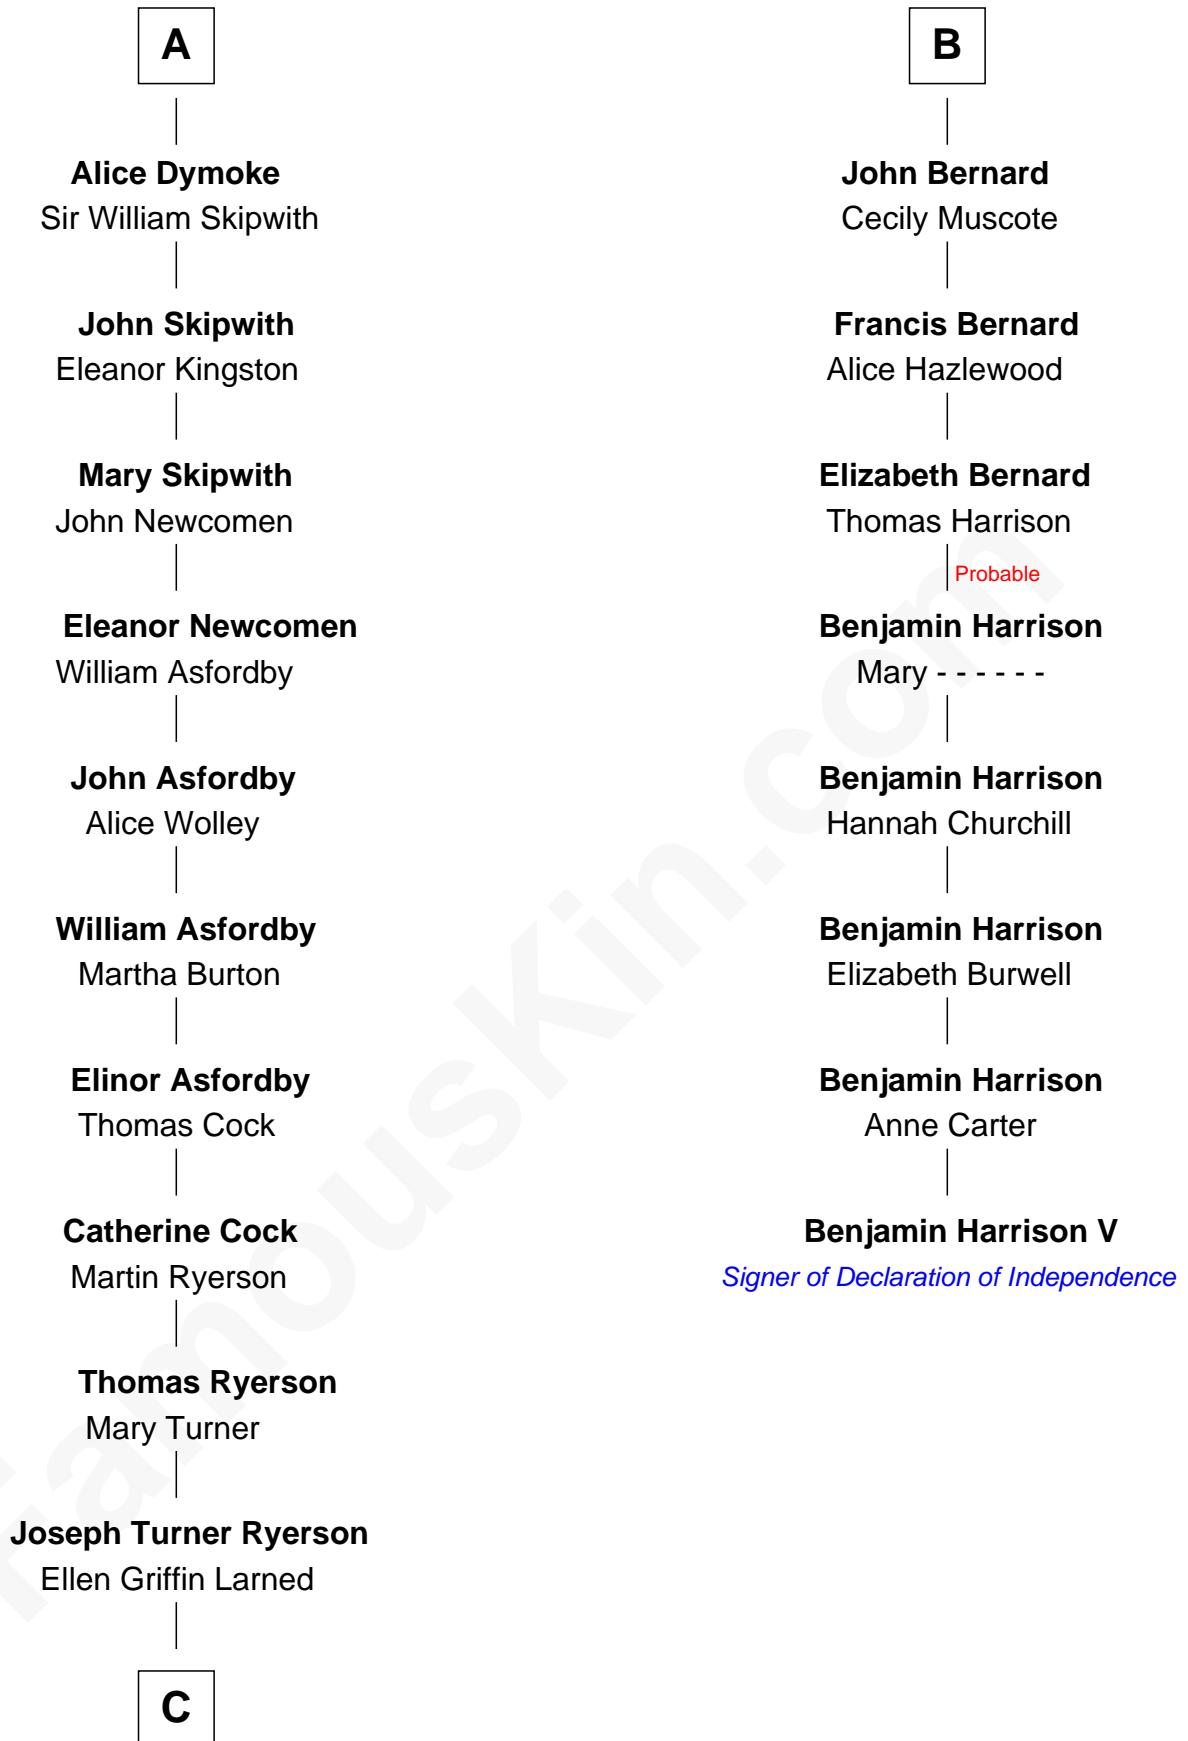

FamousKin.com
Relationship Chart of
Paget Brewster
TV Actress

14th cousin 7 times removed of
Benjamin Harrison V
Signer of the Declaration of Independence

C

Edward Larned Ryerson

Mary Pringle Mitchell

Donald Mitchell Ryerson

Isabelle McGenniss

Joan Ryerson

George Washington Wales Brewster

Galen Brewster

Hathaway Tew

Paget Brewster

TV Actress

FamousKin.com