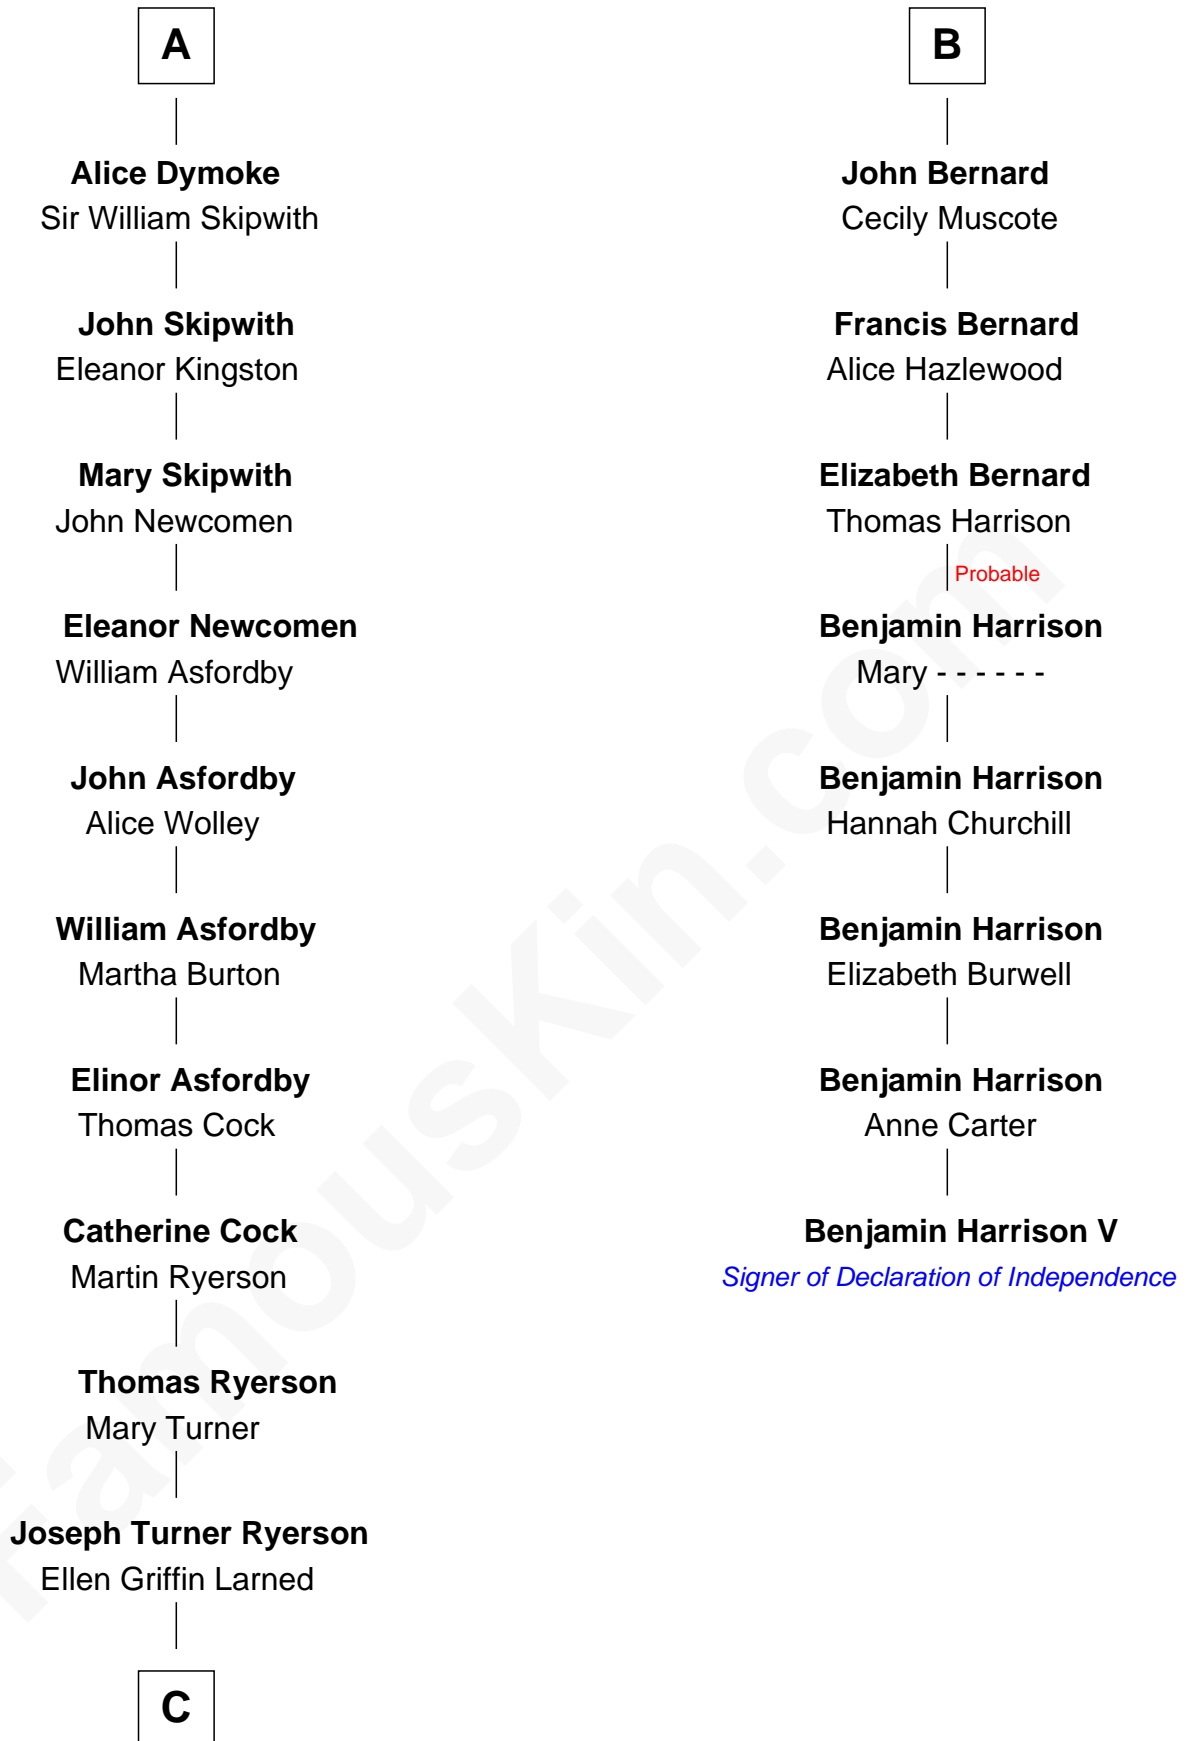

FamousKin.com
Relationship Chart of
Paget Brewster
TV Actress

14th cousin 7 times removed of
Benjamin Harrison V
Signer of the Declaration of Independence

C

Edward Larned Ryerson

Mary Pringle Mitchell

Donald Mitchell Ryerson

Isabelle McGenniss

Joan Ryerson

George Washington Wales Brewster

Galen Brewster

Hathaway Tew

Paget Brewster

TV Actress

FamousKin.com