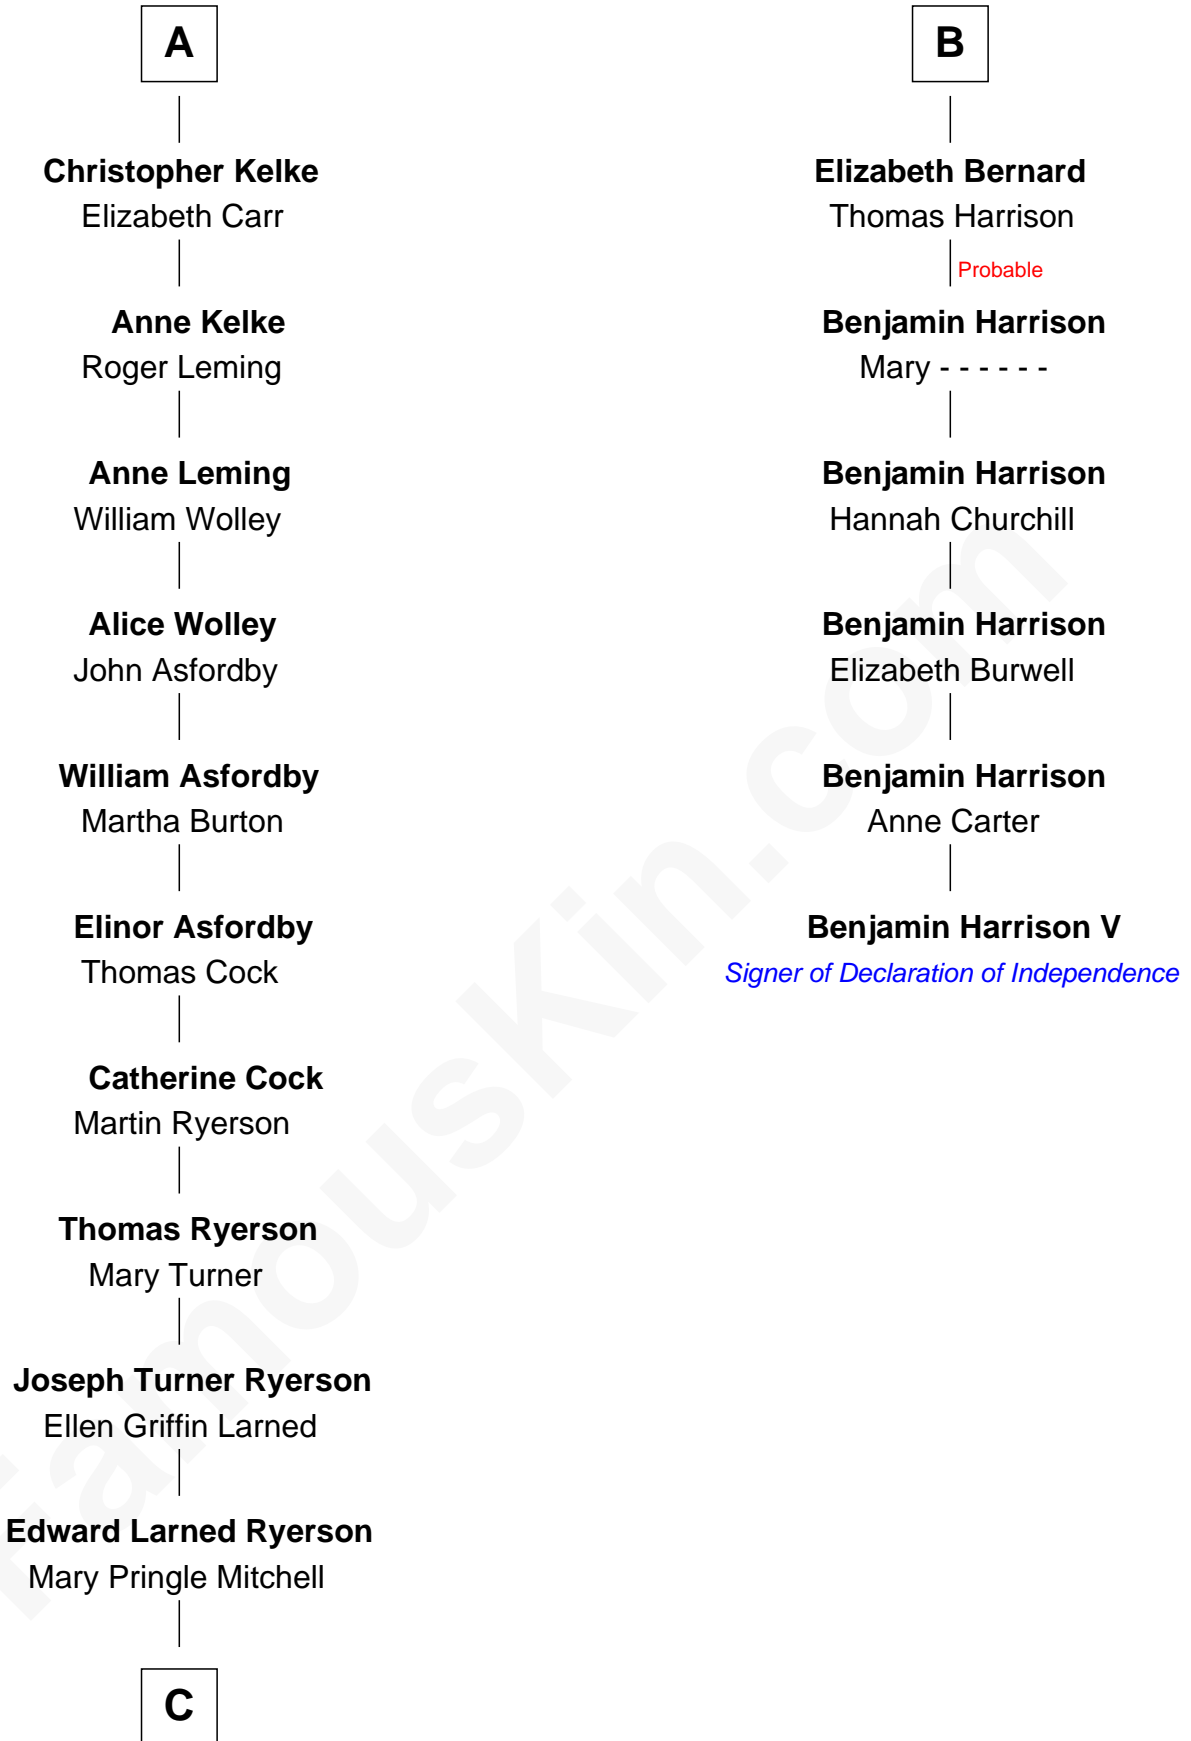

FamousKin.com
Relationship Chart of
Paget Brewster
TV Actress

12th cousin 8 times removed of
Benjamin Harrison V
Signer of the Declaration of Independence

C

—
Donald Mitchell Ryerson

Isabelle McGenniss

—
Joan Ryerson

George Washington Wales Brewster

—
Galen Brewster

Hathaway Tew

—
Paget Brewster

TV Actress

FamousKin.com