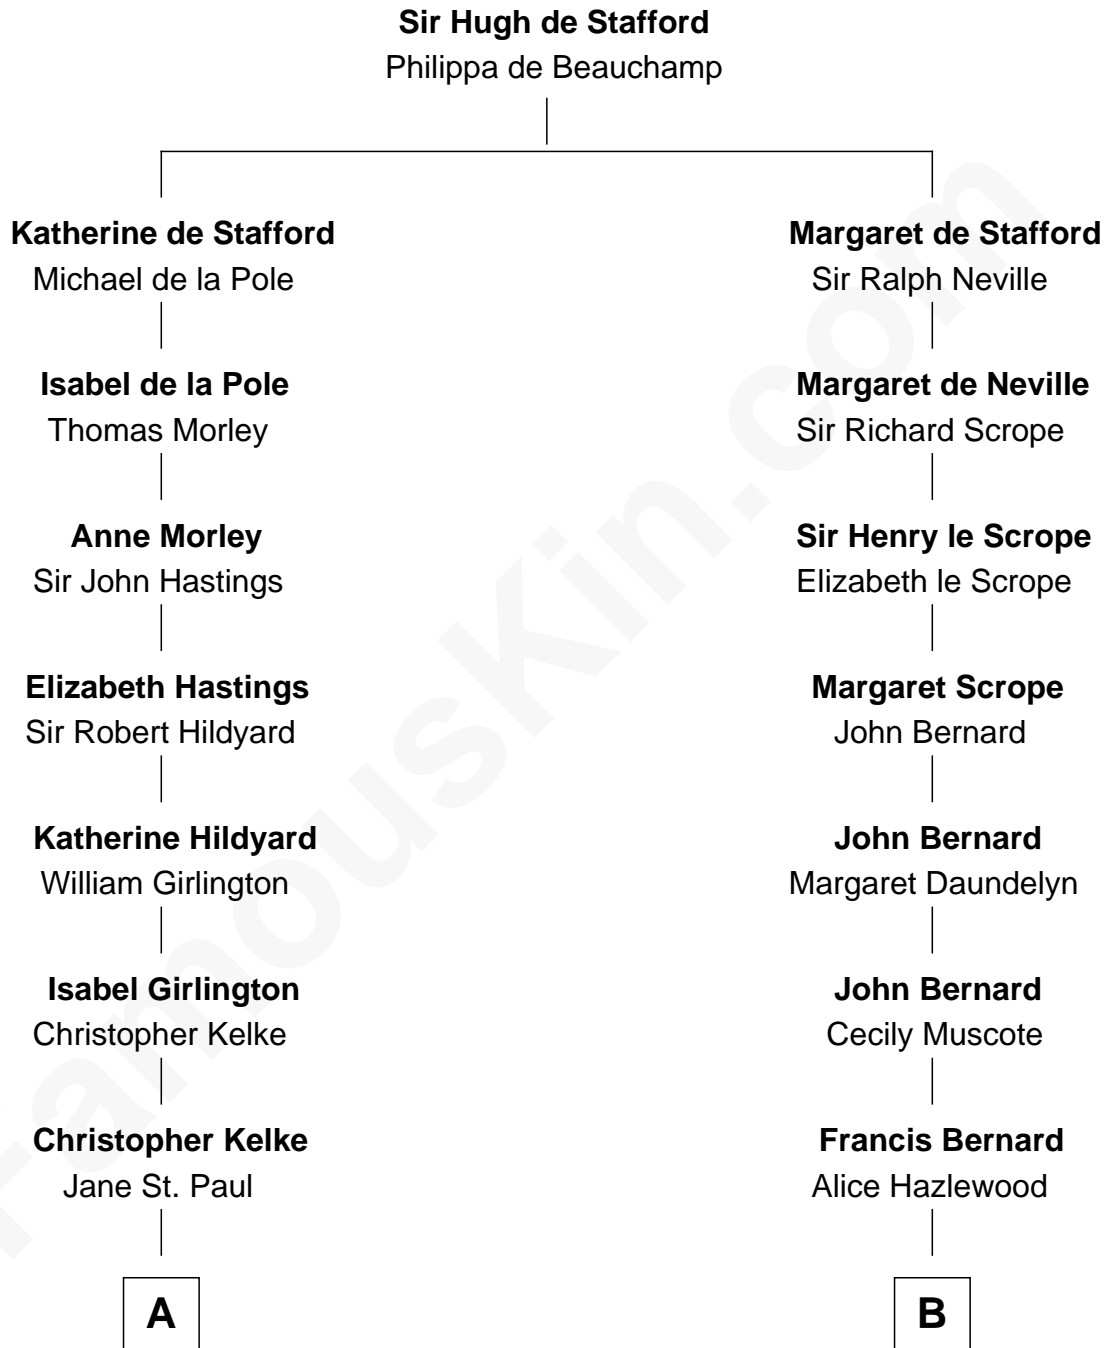

FamousKin.com
Relationship Chart of
Paget Brewster
TV Actress

12th cousin 8 times removed of
Benjamin Harrison V
Signer of the Declaration of Independence

C

—
Donald Mitchell Ryerson

Isabelle McGenniss

—
Joan Ryerson

George Washington Wales Brewster

—
Galen Brewster

Hathaway Tew

—
Paget Brewster

TV Actress

FamousKin.com