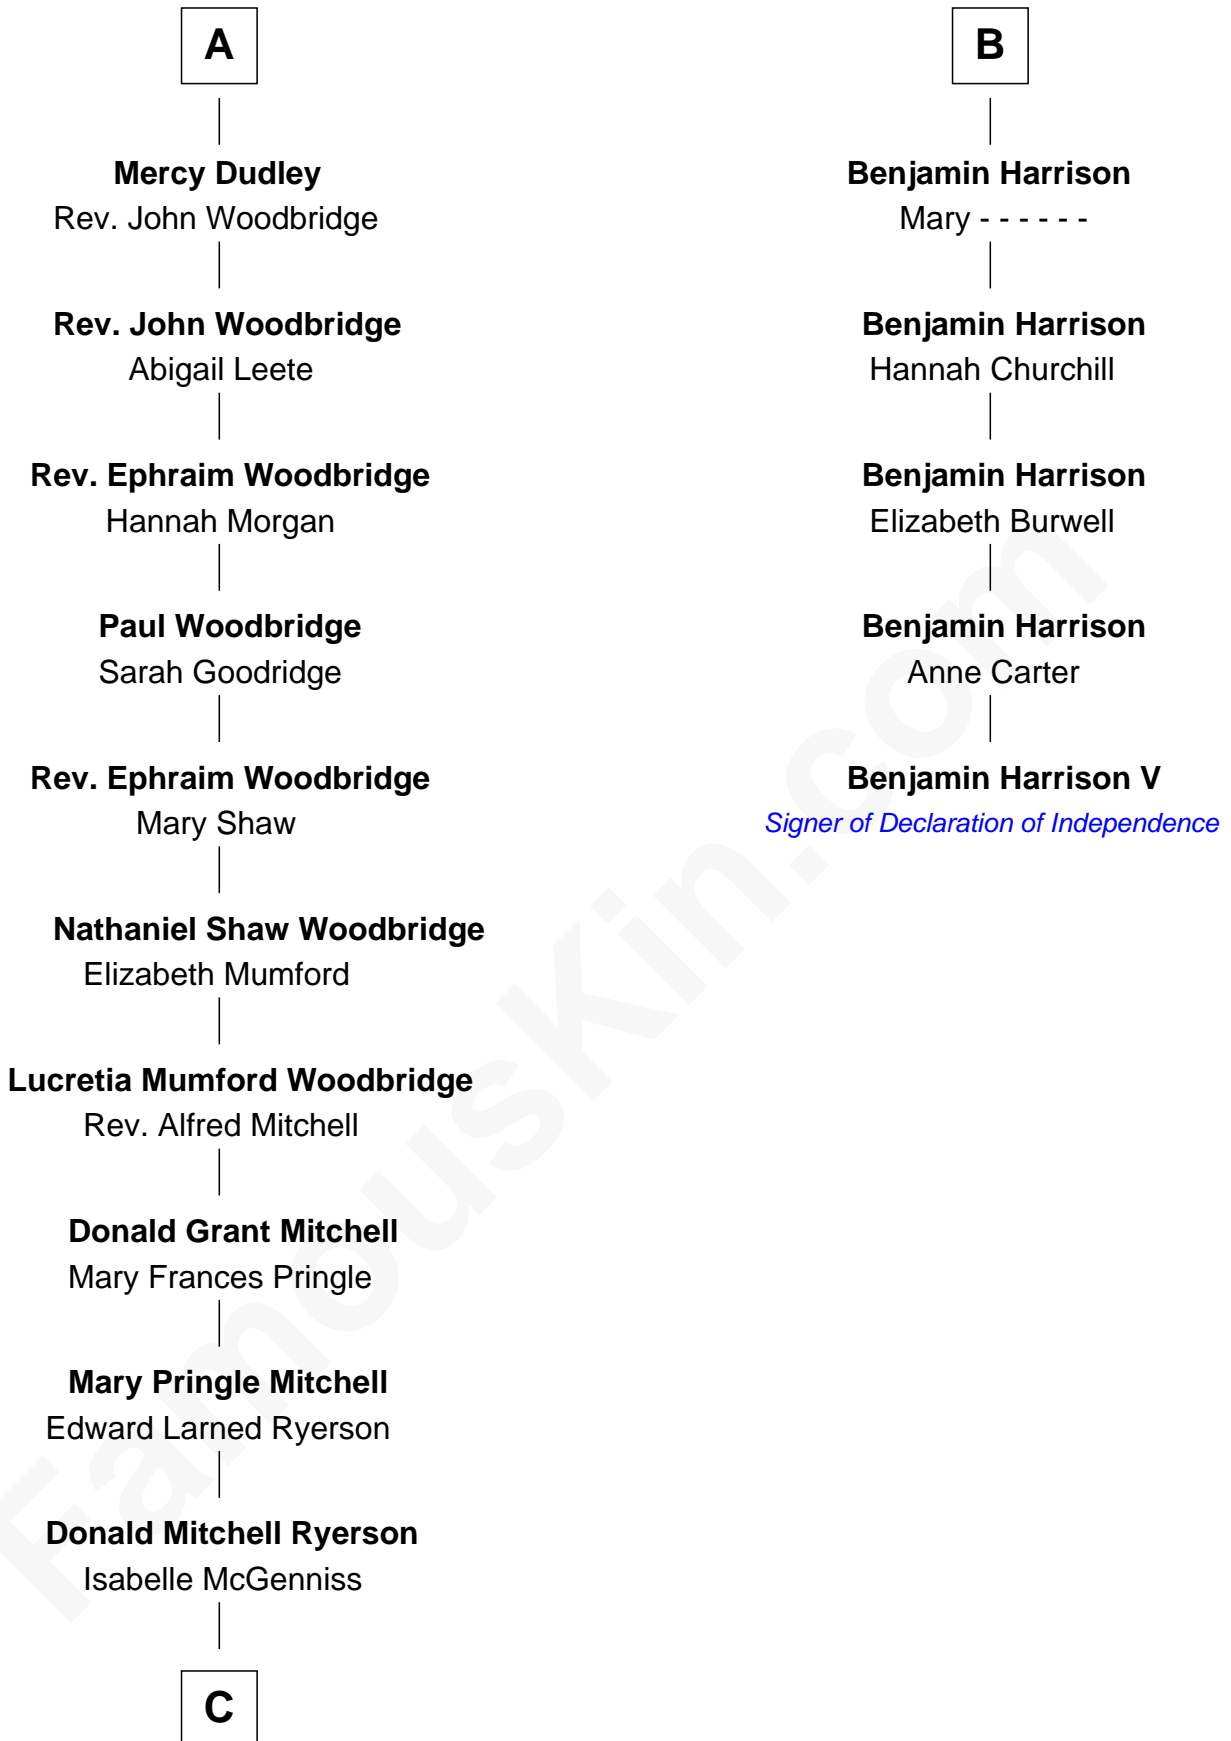

FamousKin.com

Relationship Chart of

Paget Brewster

TV Actress

11th cousin 8 times removed of

Benjamin Harrison V
Signer of the Declaration of Independence

C

—
Joan Ryerson

George Washington Wales Brewster

—
Galen Brewster

Hathaway Tew

—
Paget Brewster

TV Actress

FamousKin.com